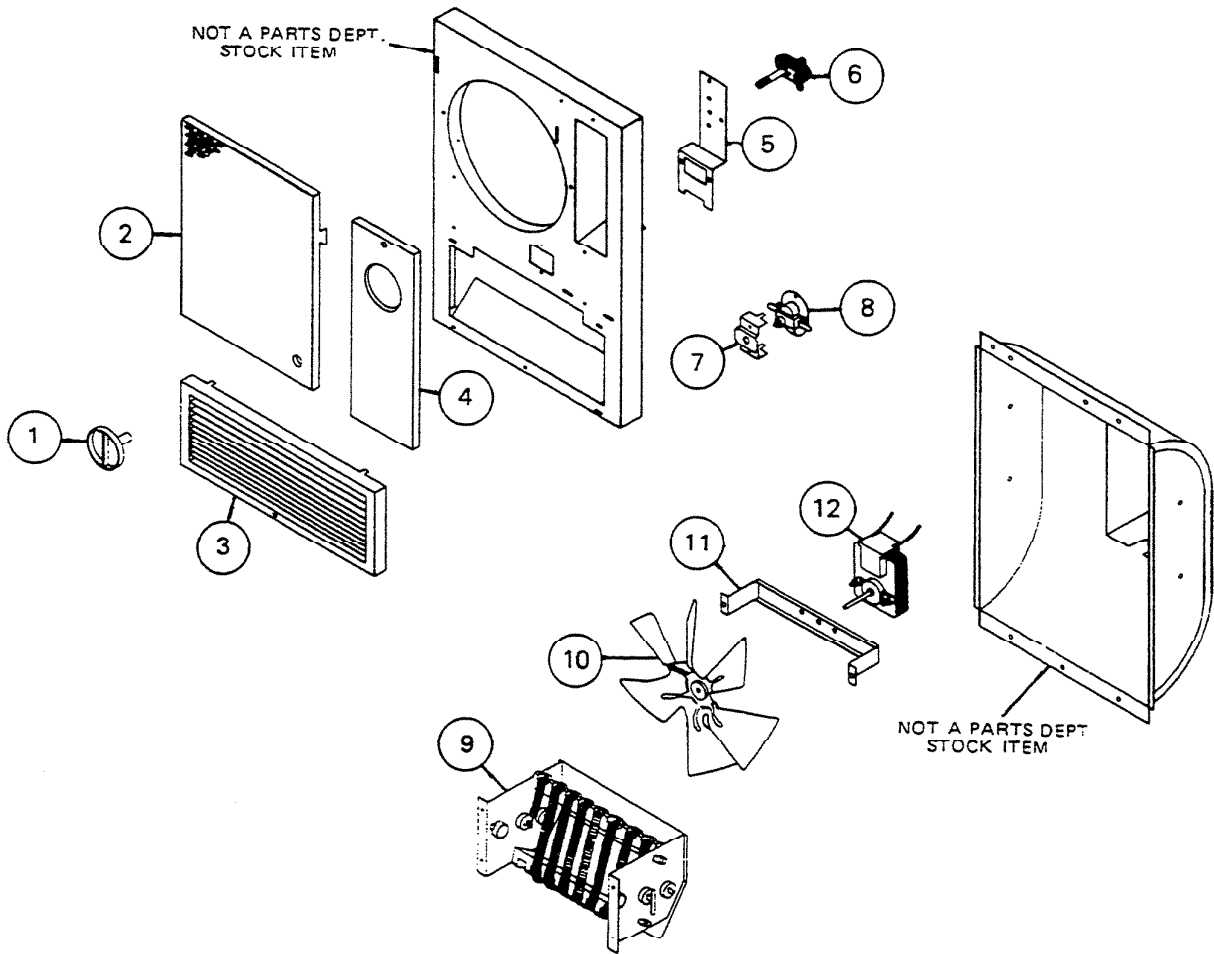

PARTS LIST

EFFECTIVE DATE	MODEL	PRODUCT GROUP
NOV. 1981	9381 NEW	HEATERS

REF.	ORIGINAL PART NO	* PART DESCRIPTION	MODEL USED ON	CURRENT REPLACEMENT PART NO.
1	6367A	THERMOSTAT KNOB	9381	6367A-000
2	6362A	GRILLE	9381	6362A-000
3	6361A	LOUVER	9381	6361A-000
4	6363A	CONTROL PANEL	9381	6363A-000
5	6365A	CONTROL BRACKET	9381	6365A-000
(PLEASE SEE OTHER SIDE)				

NuTone

Printed in U.S.A.

PL-9381

REF.	ORIGINAL PART NO	PART DESCRIPTION	9381	6366A-000
6	6366A	THERMOSTAT	9381	6366A-000
7	6380A	BRACKET	9381	6380A-000
8	6373A	HIGH LIMIT	9381	6373A-000
9	6368A	ELEMENT ASSEMBLY	9381	6368A-000
10	6371A	FAN BLADE	9381	6371A-000
11	6376A	MOTOR BRACKET	9381	6376A-000
12	6375A	MOTOR	9381	6375A-000
--	6378A	HARDWARE BAG ASSEMBLY: MOUNTING SCREWS	9381	6378A-000
				 <p>NOTE: Always order by current part number.</p>