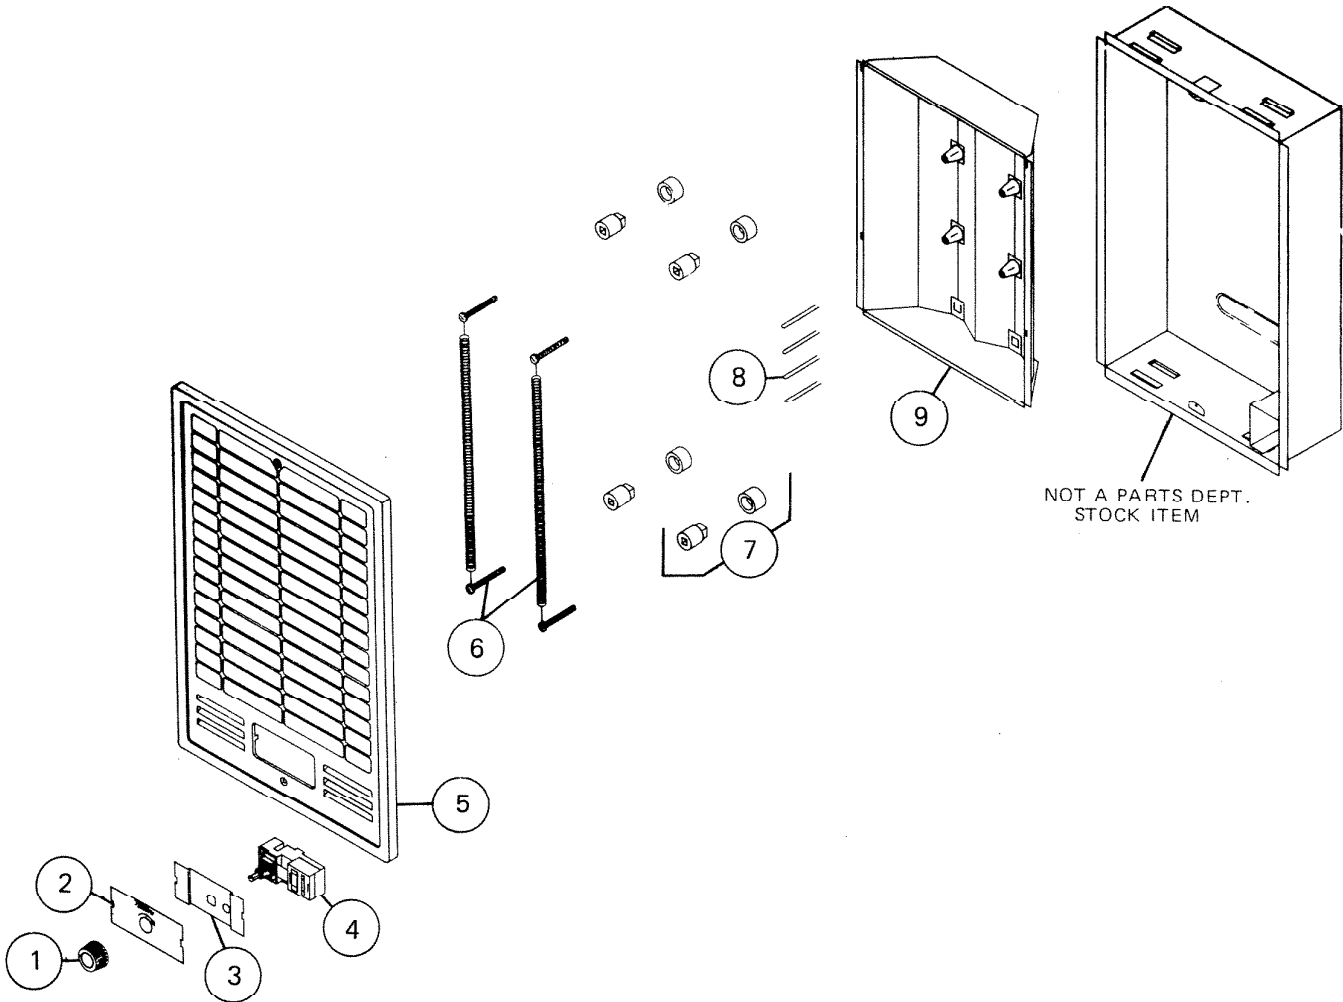

PARTS LIST

EFFECTIVE DATE	MODEL	PRODUCT GROUP
NOV. 1981	9358 REVISED	HEATERS

REF.	ORIGINAL PART NO.	* PART DESCRIPTION	MODEL USED ON	CURRENT REPLACEMENT PART NO.
1	18347	KNOB	9358	18347-000
2	15251	NAMEPLATE	9358	15251-000
3	15378	THERMO MOUNTING BRACKET	9358	15378-003
4	15379	THERMOSTAT	9358	69350-000
5	15350	GRILLE	9358	15350-014
6	15343	HEATING ELEMENT - 750W - 2 REQUIRED	9358	15343-000
7	69314	INSULATOR BUSHING SET	9358	69314-000
8	15348	ELEMENT CLIP - 4 REQUIRED	9358	15348-000
9	69313	REFLECTOR ASSEMBLY	9358	69313-000

NuTone

Printed in U.S.A.

NOTE: Always order by current part number.

PL-9358