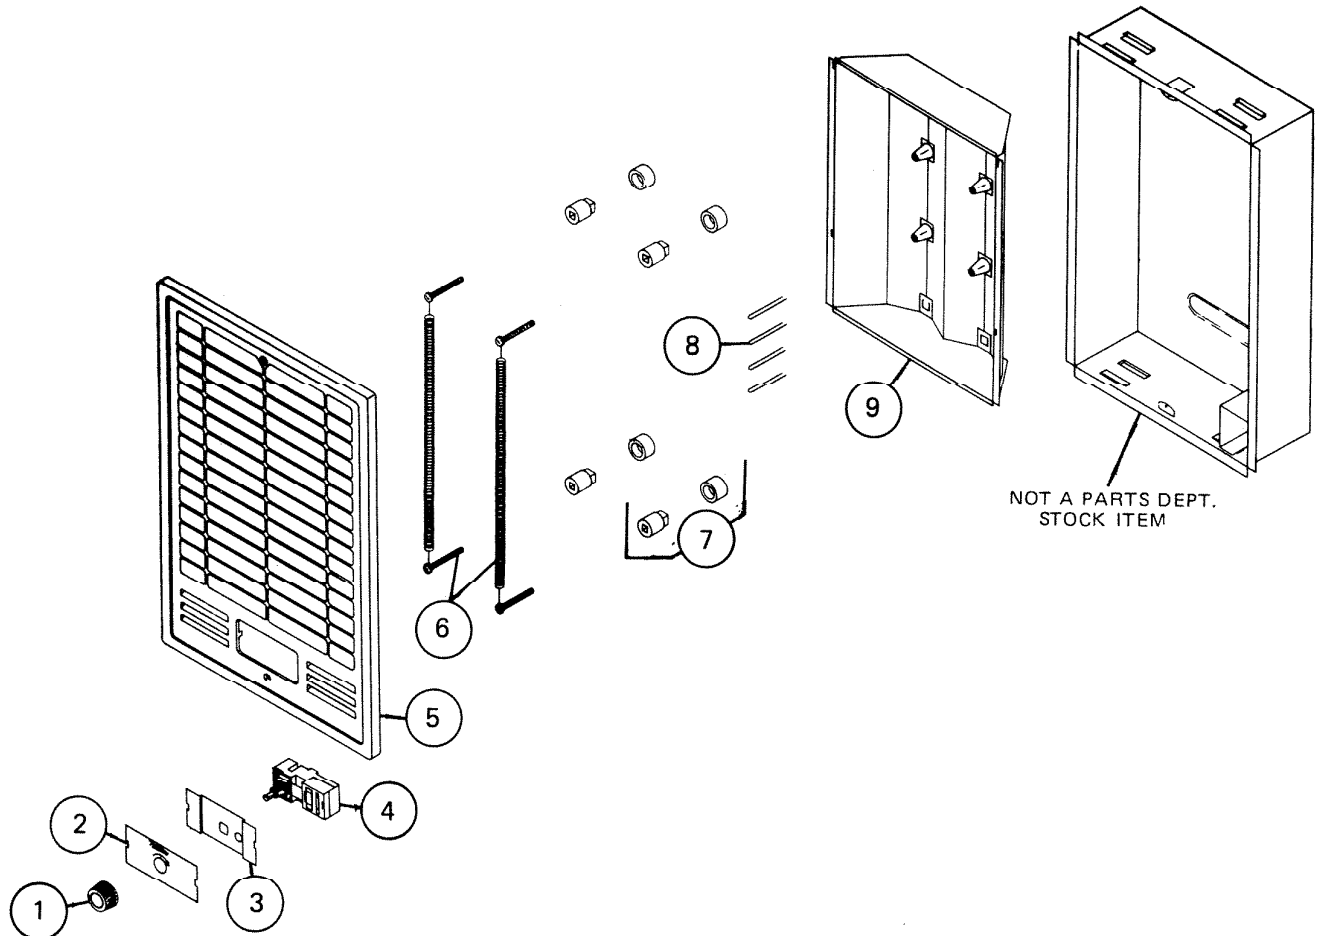

PARTS LIST

EFFECTIVE DATE	MODEL	PRODUCT GROUP
NOV. 1981	9356 REVISED	HEATERS

REF.	ORIGINAL PART NO.	* PART DESCRIPTION	MODEL USED ON	CURRENT REPLACEMENT PART NO.
1	18347	KNOB	9356	18347-000
2	15361	NAMEPLATE	9356	15250-000
3	15378	THERMO MOUNTING BRACKET	9356	15378-003
4	15379	THERMOSTAT	9356	69350-000
5	15350	GRILLE	9356	15350-014
6	15342	HEATING ELEMENT - 600W - 2 REQUIRED	9356	15342-000
7	69314	INSULATOR BUSHING SET - 2 REQUIRED	9356	69314-000
8	15348	ELEMENT SUPPORT - 4 REQUIRED	9356	15348-000
9	69313	REFLECTOR ASSEMBLY	9356	69313-000

NuTone

Printed in U.S.A.

NOTE: Always order by current part number.

PL-9356