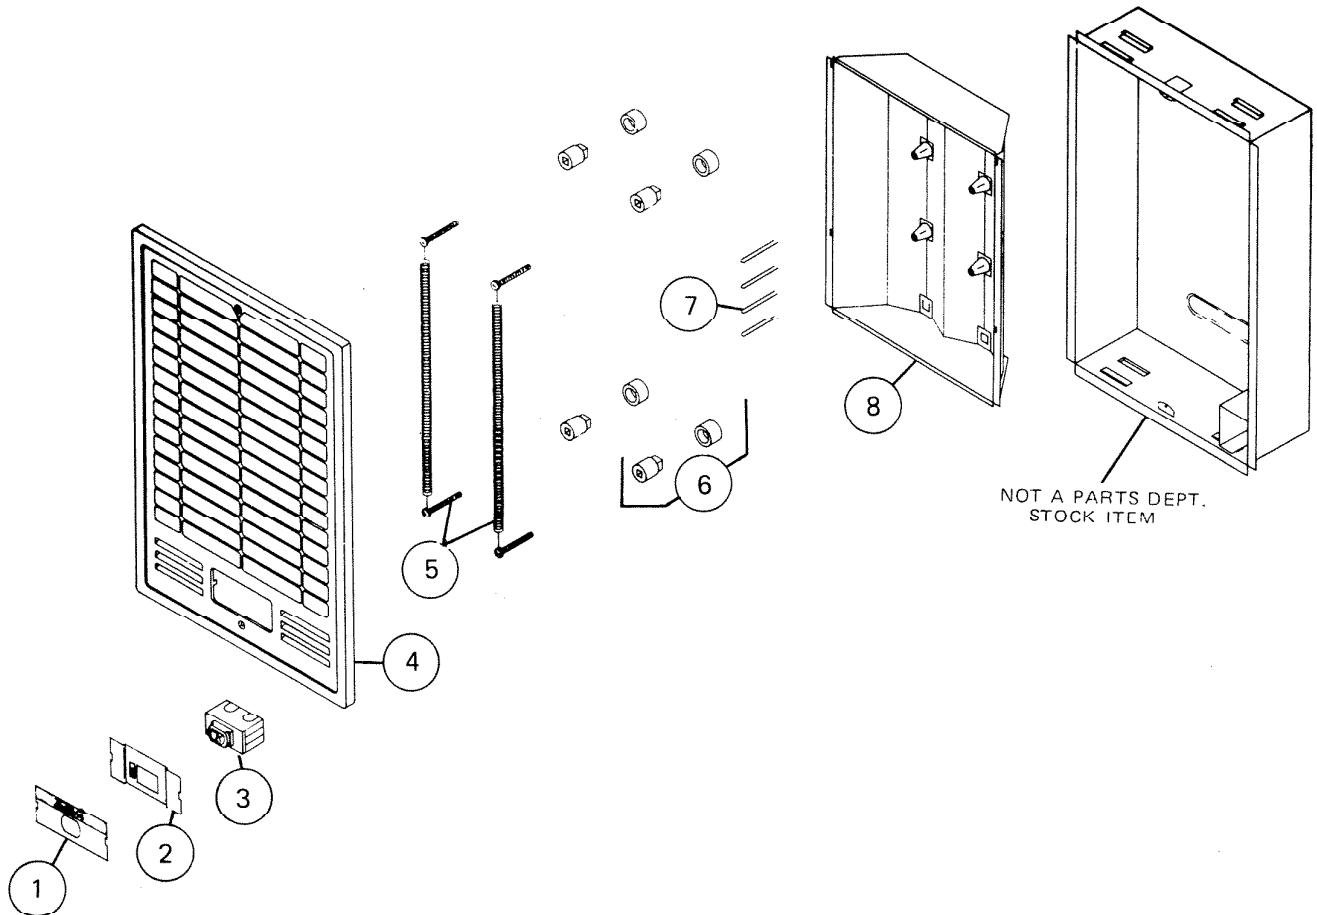

# PARTS LIST

EFFECTIVE DATE	MODEL	PRODUCT GROUP
NOV. 1981	9354 REVISED	HEATERS

REF.	ORIGINAL PART NO.	* PART DESCRIPTION	MODEL USED ON	CURRENT REPLACEMENT PART NO.
1	15362	NAMEPLATE	9354	VOID NOT AVAILABLE
2	15353	SWITCH MOUNTING BRACKET	9354	15353-003
3	15354	SWITCH	9354	69322-000
4	15350	GRILLE	9354	15350-014
5	15343	HEATING ELEMENT - 750W - 2 REQUIRED	9354	15343-000
6	69314	INSULATOR BUSHING SET - 2 REQUIRED	9354	69314-000
7	15348	ELEMENT CLIP - 4 REQUIRED	9354	15348-000
8	69313	REFLECTOR ASSEMBLY	9354	69313-000

NuTone

NOTE: Always order by current part number.