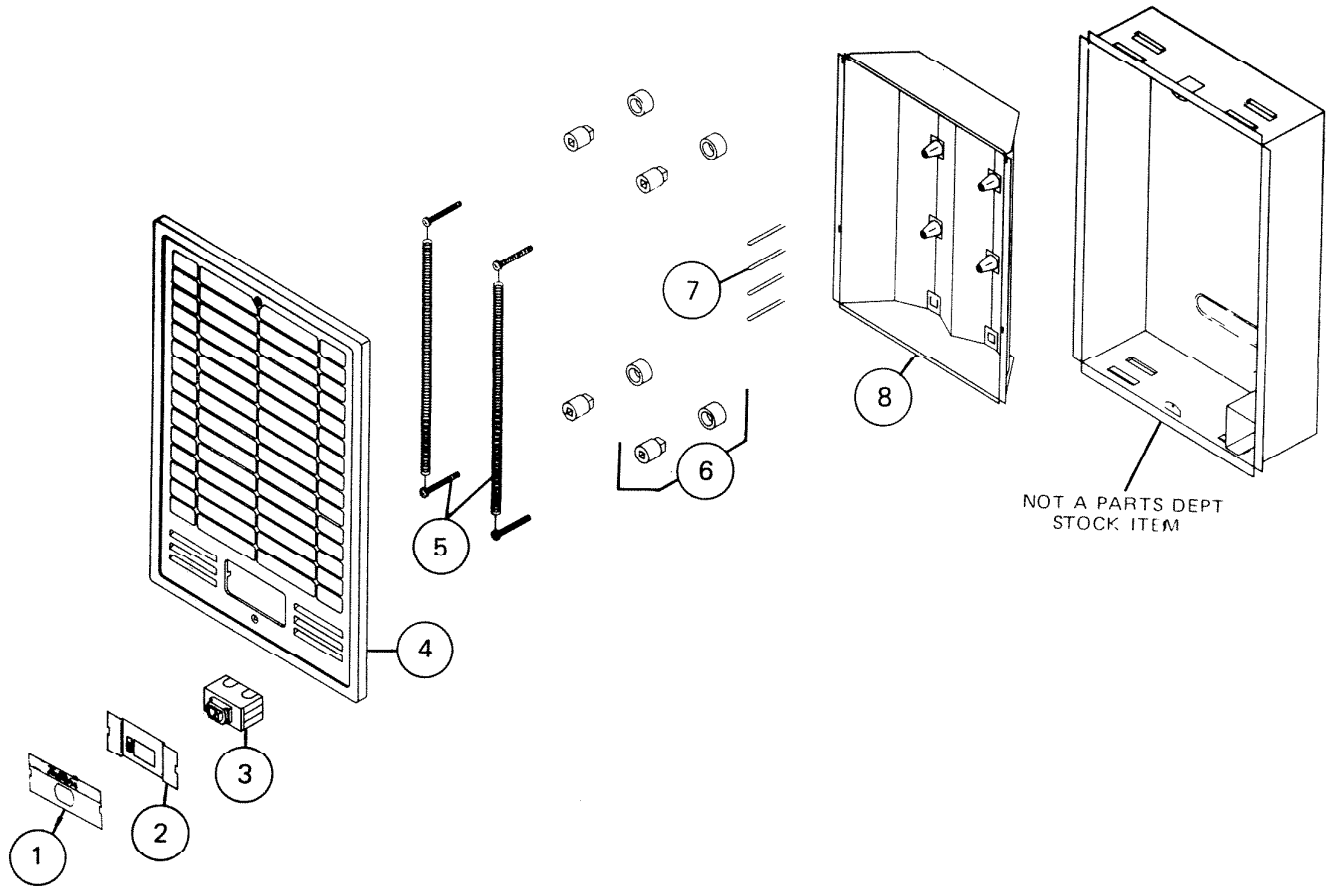

# PARTS LIST

EFFECTIVE DATE	MODEL	PRODUCT GROUP
NOV. 1981	9352 REVISED	HEATERS

REF.	ORIGINAL PART NO.	* PART DESCRIPTION	MODEL USED ON	CURRENT REPLACEMENT PART NO.
1	15360	NAMEPLATE	9352	15360-000
2	15353	SWITCH MOUNTING BRACKET	9352	15353-003
3	15354	SWITCH	9352	69322-000
4	15350	GRILLE	9352	15350-014
5	15342	HEATING ELEMENT- 600W - 2 REQUIRED	9352	15342-000
6	69314	INSULATOR BUSHING SET - 2 REQUIRED	9352	69314-000
7	15348	ELEMENT CLIP - 4 REQUIRED	9352	15348-000
8	69313	REFLECTOR ASSEMBLY	9352	69313-000

**NuTone**

Printed in U.S.A.

NOTE: Always order by current part number.