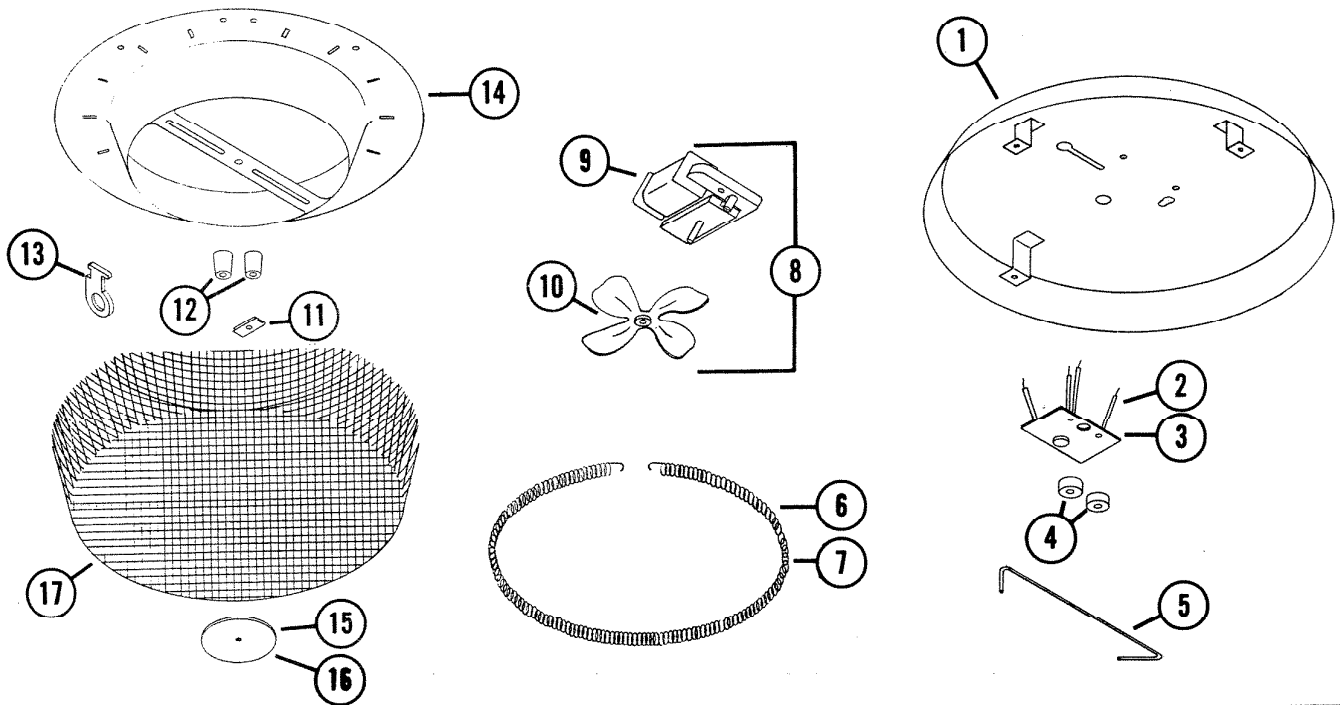

## PARTS LIST

MODEL  
9297 - 9299  
HEATERS

REF.	PART NO.	*Part used on other model/s	PART DESCRIPTION
<u>COMMON PARTS</u>			
1	22382		Base
4	15346	*	Insulator Bushing Female (2 required)
5	18052		Hanger
8	69341		"B" Unit
9	20693	*	Motor
10	20727	*	Fan Blade
11	28061	*	Speed Nut
12	15345	*	Insulator Bushing Male (2 required)
13	22399	*	Element Support (10 required)
14	22426		Reflector
17	22392		Grille
-	22391		Screw (Grille)
<u>MODEL 9297</u>			
2	18287		Thermo Portector Only
6	23120		Heating Element - 1250 Watts
15	22154		Name Plate

PLEASE SEE OTHER SIDE

Order Parts From: PARTS DEPT. C/O

**NuTone**  
DIVISION

REF.	PART NO.	*Part used on other model/s	PART DESCRIPTION
			<u>MODEL 9299</u>
3	19871		Thermo Protector Only
7	23118		Heating Element - 660 Watts
16	22155		Name Plate

**Order Parts From: PARTS DEPT. C/O**

**NuTone**

DIVISION

Madison and Red Bank Rds., Cincinnati, O. 45227