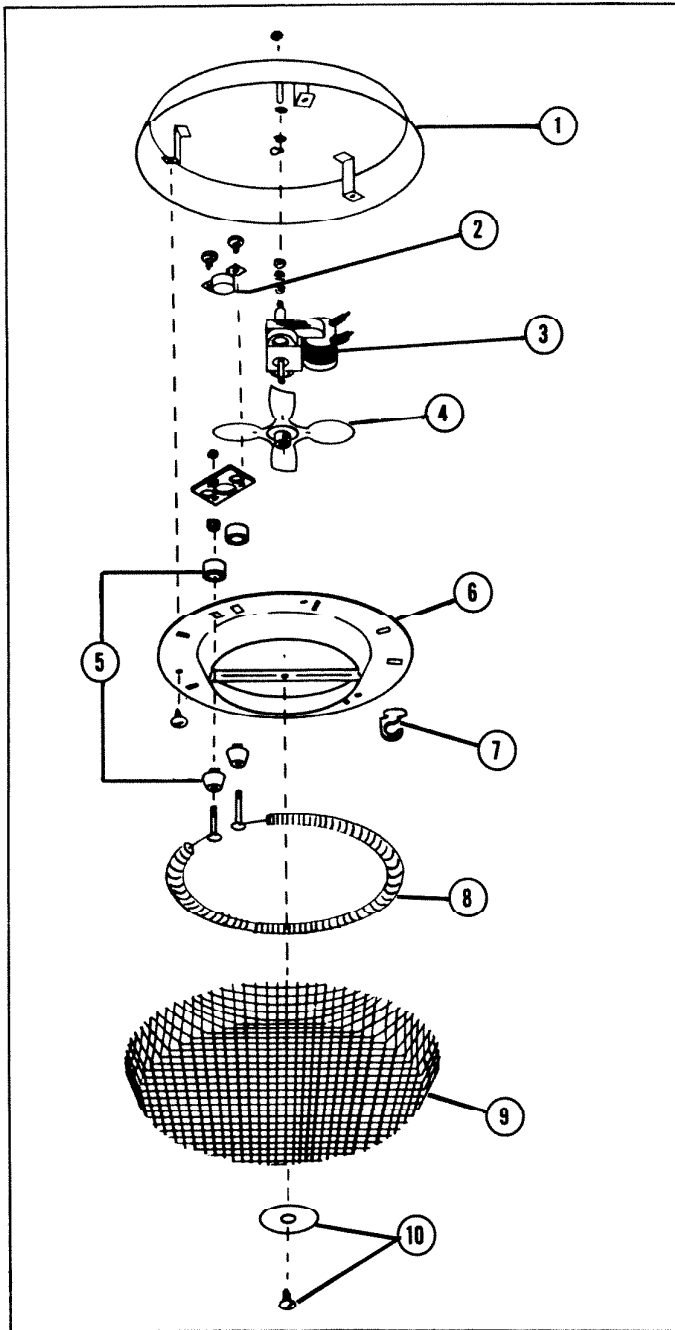

# MODEL 9298 PARTS LIST

EFFECTIVE DATE JAN. 1, 1967

REF. NO.	PART NO.	DESCRIPTION
1	22382	Base
2	18287	Thermal Protector
3	18018	Motor
4	18032	Fan Blade
5	69315	Insulator Bushing set (1 Male and 1 Female)
6	22385	Reflector
7	22386	Element Support
8	20726	Heating Element
9	22392	Grille
10	22393	Nameplate