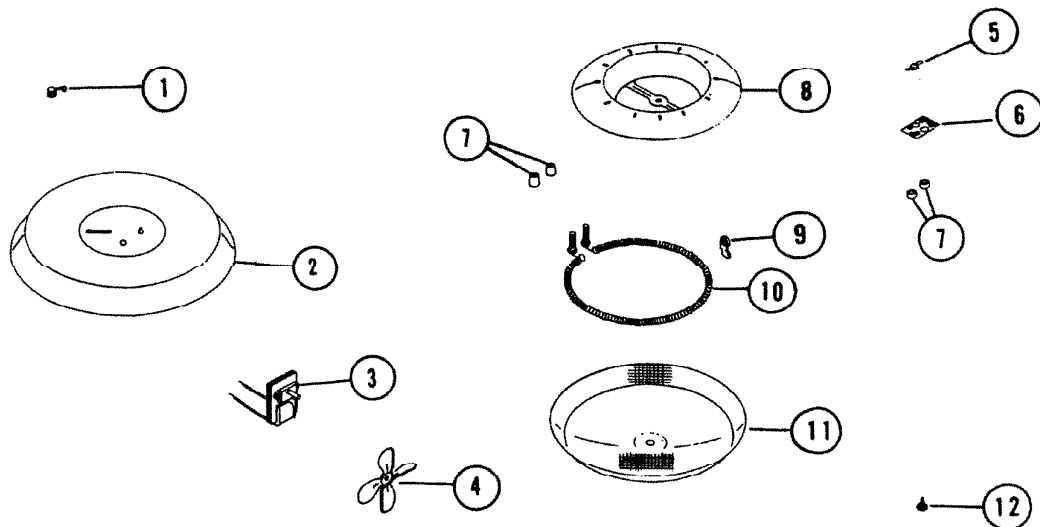

# PARTS LIST

EFFECTIVE DATE	MODEL	PRODUCT GROUP
October	9294T	HEATER

REF	ORIGINAL PART NO	* PART DESCRIPTION	MODEL USED ON	CURRENT REPLACEMENT PART NO
1	-	Strain Relief	-	
2	-	Base	-	
3	89392	Motor	9294T	89392-000
4	20727	Fan Blade Assy.	9294T	20727-000
5	89394	Thermo Protector	9294T	89394-000
6	-	Terminal Board	-	
7	69314	Insulator Bushing	9294T	69314-000
8	89403	Reflector	9294T	89403-000
9	22399	Element Support (1) - 11 Required	9294T	22399-000
10	23120	Heating Element	9294T	23120-000
11	17676	Grille Assy.	9294T	17676-000
12	52820	Grille Screw	9294T	52820-000

**NuTone**

**NOTE:** Always order by current part number

C. P. 9294 - 9295 HEATER - REVISED