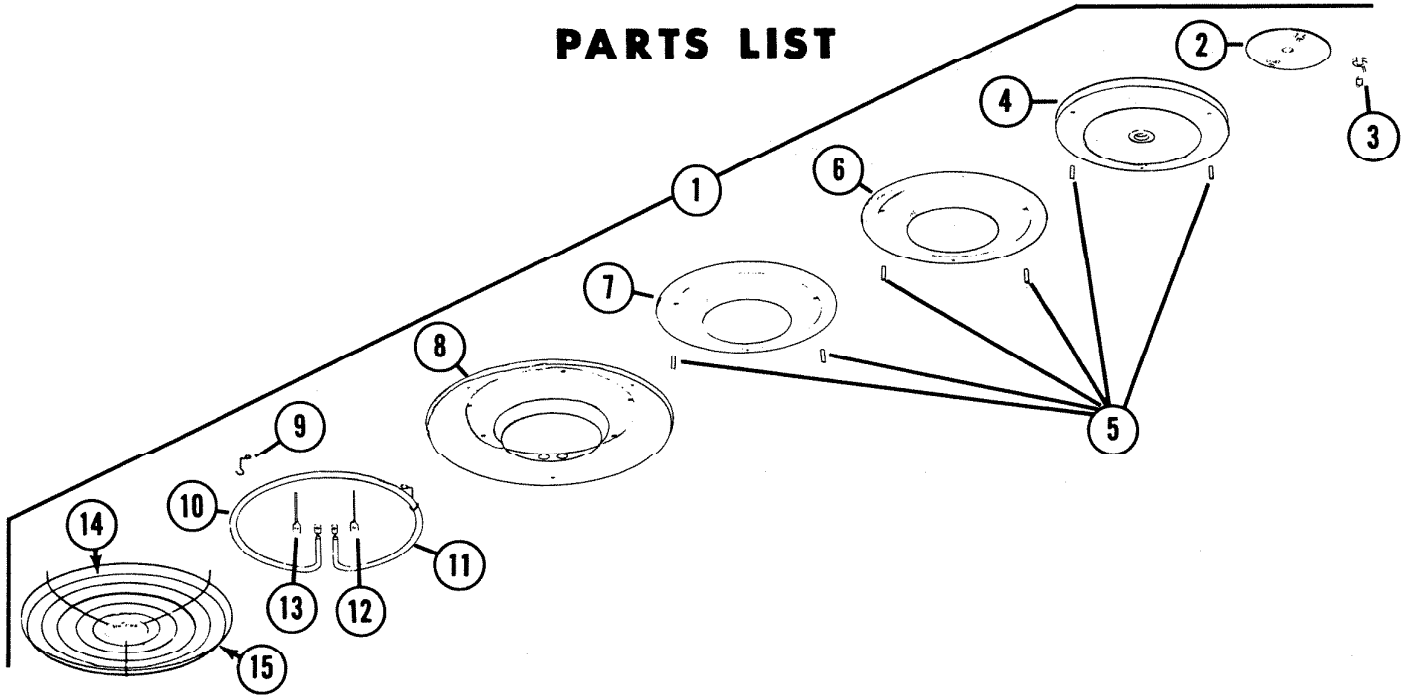

EFFECTIVE DATE
August 1, 1968

NuTone

MODEL
9283 - 9285
HEATERS

PARTS LIST

REF.	PART NO.	PART DESCRIPTION
1	15910	Unit Assembly (9285)
	15909	Unit Assembly (9283)
2	15919	Outlet Box Cover Assembly
3	18022	Strain Relief
4	15911	Ceiling Plate
5	15925	Spacer
6	15922	Upper Baffle
7	15923	Lower Baffle
8	15924	Reflector
9	18049	Element Hook (3 required)
10	20499	Heating Element - 660 watts (9283)
11	15943	Heating Element - 1000 watts (9285)
12	15913	Strap and Black Lead
13	15916	Strap and White Lead
14	16544	Grille Assembly (9285)
15	20500	Grille Assembly (9283)
		0697B-000

PRICES SUBJECT TO CHANGE WITHOUT NOTICE

Order Parts From: PARTS DEPT. C/O

NuTone

Madison and Red Bank Rds., Cincinnati, O. 45227

*Part used on other model/s

Printed in the U.S.A.