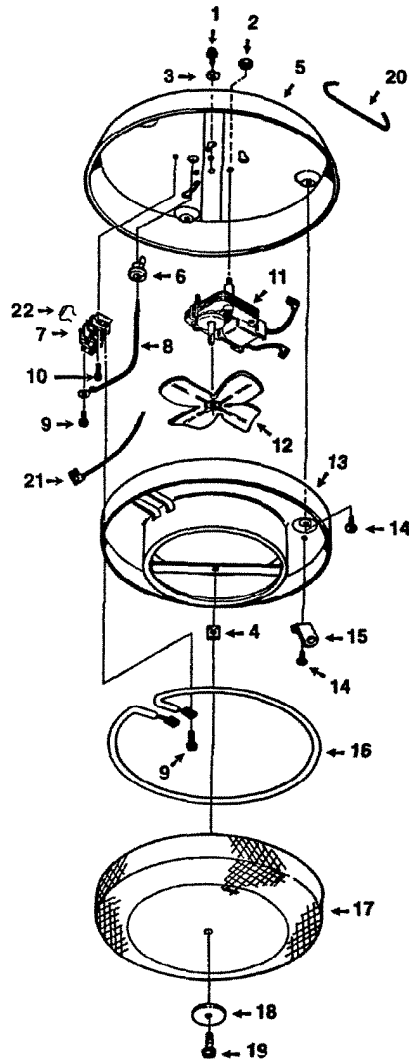

9157NT

PARTS LIST

REF.	PART NUMBER	PART DESCRIPTION
1	99150611	Green Ground Screw, #8B-18 x 3/8" Hex Hd.
2	04200-14	#8-32 Hex Nut w/serrated Washer (2 Req.)
3	05100-13	Cup Washer
4	04126-00	#8B Sheet Metal Nut - "U" Type
5	98008740	Ceiling Pan
6	02159-00	Bushing
7	99270721	Terminal Block
8	02144-01	Black Wire Assembly
9	99160313	#6-32 x 1/4" Pan Hd. Mach. Screw (4 Req.)
10	99150527	#8B-18 x 1/2" PH Pan Hd. Screw
11	99080437	Motor
12	06116-00	Fan Blade
13	98008741	Reflector
14	99150478	#8B-18 x 3/8" PH Truss Hd. Screw (6 Req.)
15	98008742	Element Support (3 Req.)
16	99270744	Element
17	25045-00	Grille
18	99090749	Nameplate
19	99150491	#8B-18 x 3/8" Phillips Pan Hd. Screw
20	06317-00	Installation Hook
21	97013088	White Wire Assembly
22	99271125	Thermal Fuse

NUTONE, INC.
 A Nortek Company
 Madison and Red Banks Roads
 Cincinnati, OH 45227

NuTone®

Product specifications subject to change without notice.
 Madison and Red Bank Roads, Cincinnati, Ohio 45227
 Printed in U.S.A., 9/99, Part No. 99042870B