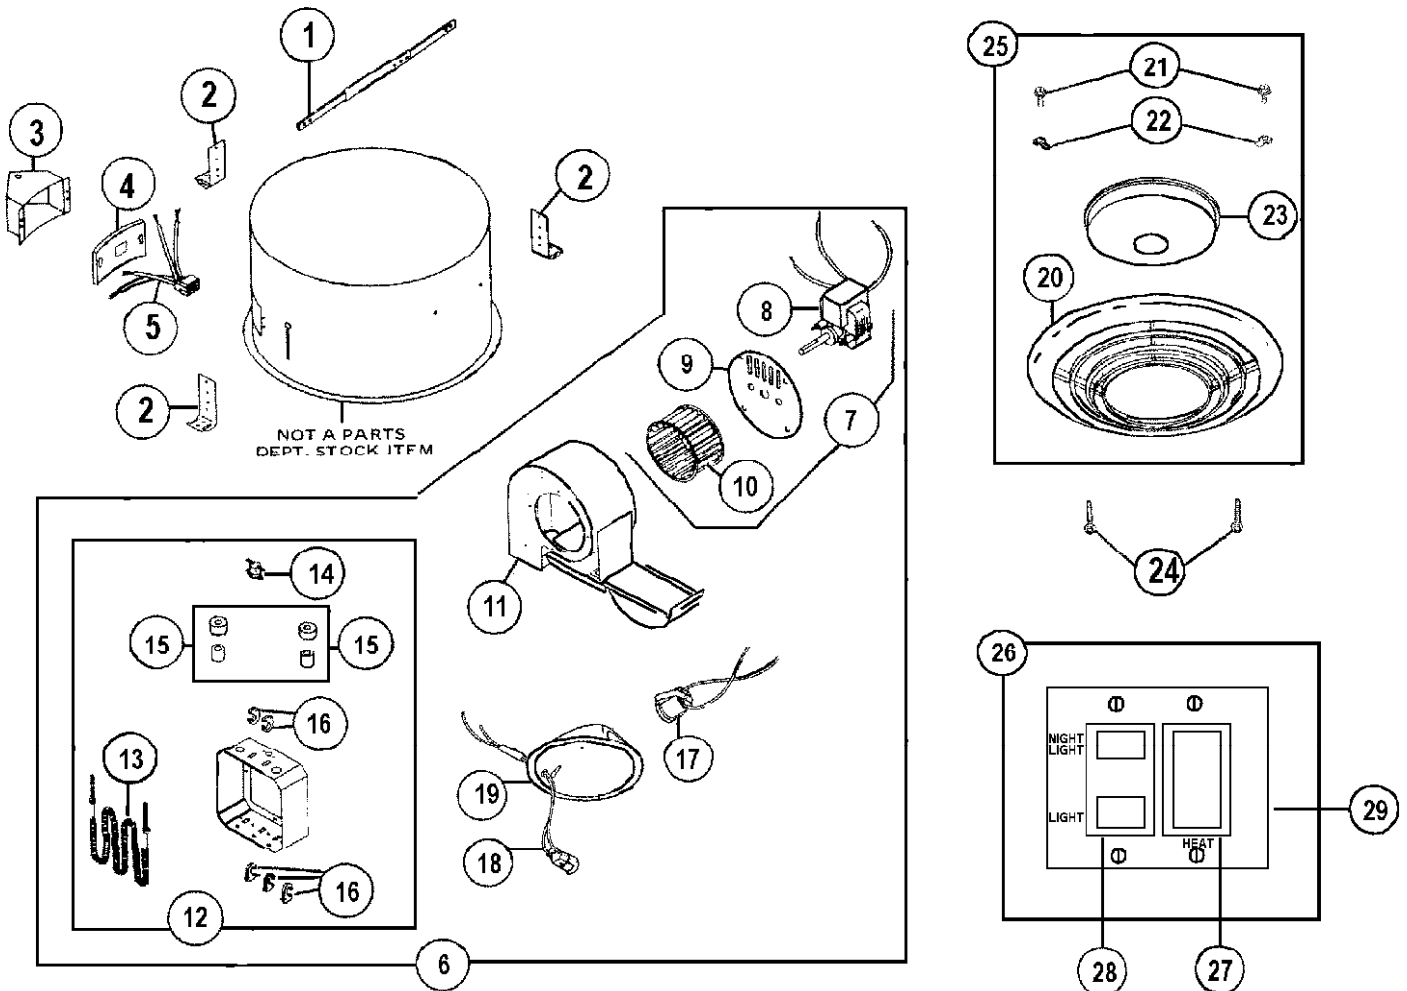

PARTS LIST

EFFECTIVE DATE	MODEL	PRODUCT GROUP
	9013NL	HEATERS

REF.	ORIGINAL PART NO.	*PART DESCRIPTION	MODEL USED ON	CURRENT REPLACEMENT PART NO.
1	13306	HANGER ROD	9013NL	13306-000
2	10949	CEILING BRACKET - 3 REQUIRED	9013NL	53194-000
3	35962	OUTLET BOX	9013NL	35962-000
4	35963	OUTLET BOX COVER	9013NL	35963-000
		(PLEASE SEE THE OTHER SIDE)		

NuTone Division

NOTE: Always order by current part number.

PL - 9013, 9013N