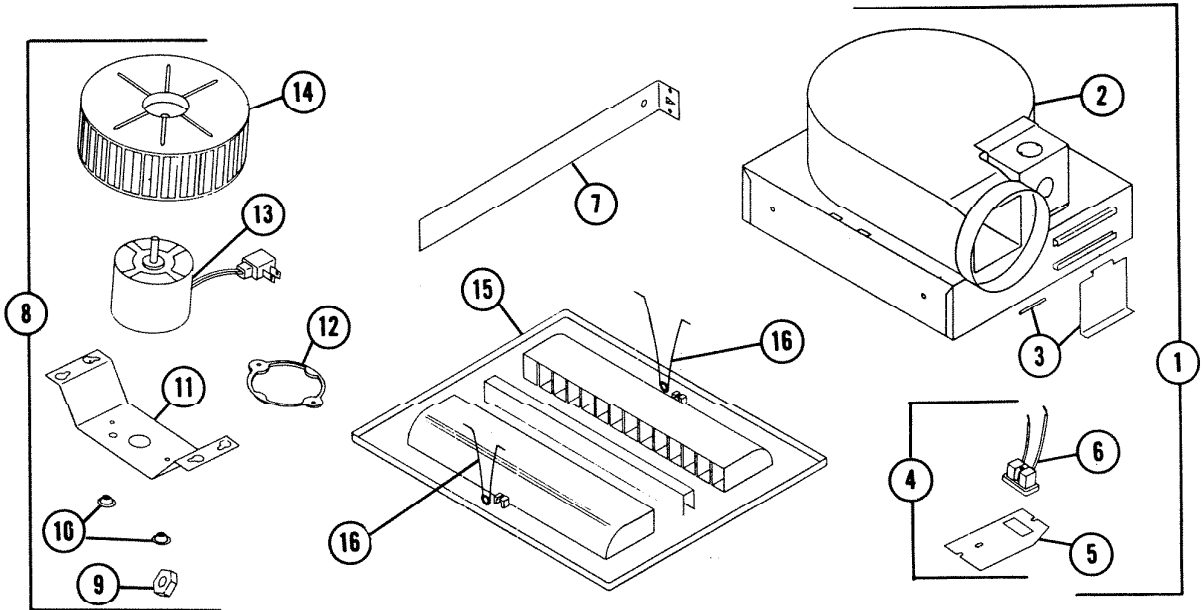

PARTS LIST

MODEL	8812 FAN
EFFECTIVE DATE	REVISED JANUARY, 1975

REF.	ORIGINAL PART NO.	PART DESCRIPTION	MODEL USED ON	CURRENT REPLACEMENT PART NO.
1	65033-000	"A" UNIT ASSY. COMPLETE (Incl. Ref. Nos. 2, 3, 4)	8812	65033-000
2	65034-000	"A" HOUSING	8812	65034-000
3	11394-000	LOUVRE ASSY.	8812	11394-000
4	16099-000	COVER PLATE ASSY.	8812	16099-000
5	16100-005	COVER PLATE	8812	16100-005
6	10034-000	RECEPTACLE	8812	10034-000
7	19767-000	MTG. BRACKET	8812	19767-000
8	65039-000	POWER UNIT ("B" UNIT, MOTOR, BLADE & BRKT.)	8812	65039-000
9	18028-000	HEX NUTS (2 REQ.)	8812	18028-000
10	11416-000	CUP WASHER (2 REQ.)	8812	11416-000
11	65040-000	MOTOR MTG. BRACKET	8812	65040-000
12	11415-000	GASKET	8812	11415-000
13	65041-000	MOTOR	8812	65041-000
14	65138-000	BLOWER WHEEL	8812	65460-000
15	65042-000	GRILLE ASSY.	8812	65075-000
16	65044-000	GRILLE MTG. SPRINGS (2 REQ.)	8812	65044-000

NuTone Division

Order Parts From:
Parts Department c/o NuTone
P.O. Box 27 • Cincinnati, Ohio 45227

NOTE: Always order by
current part number

PL-8812