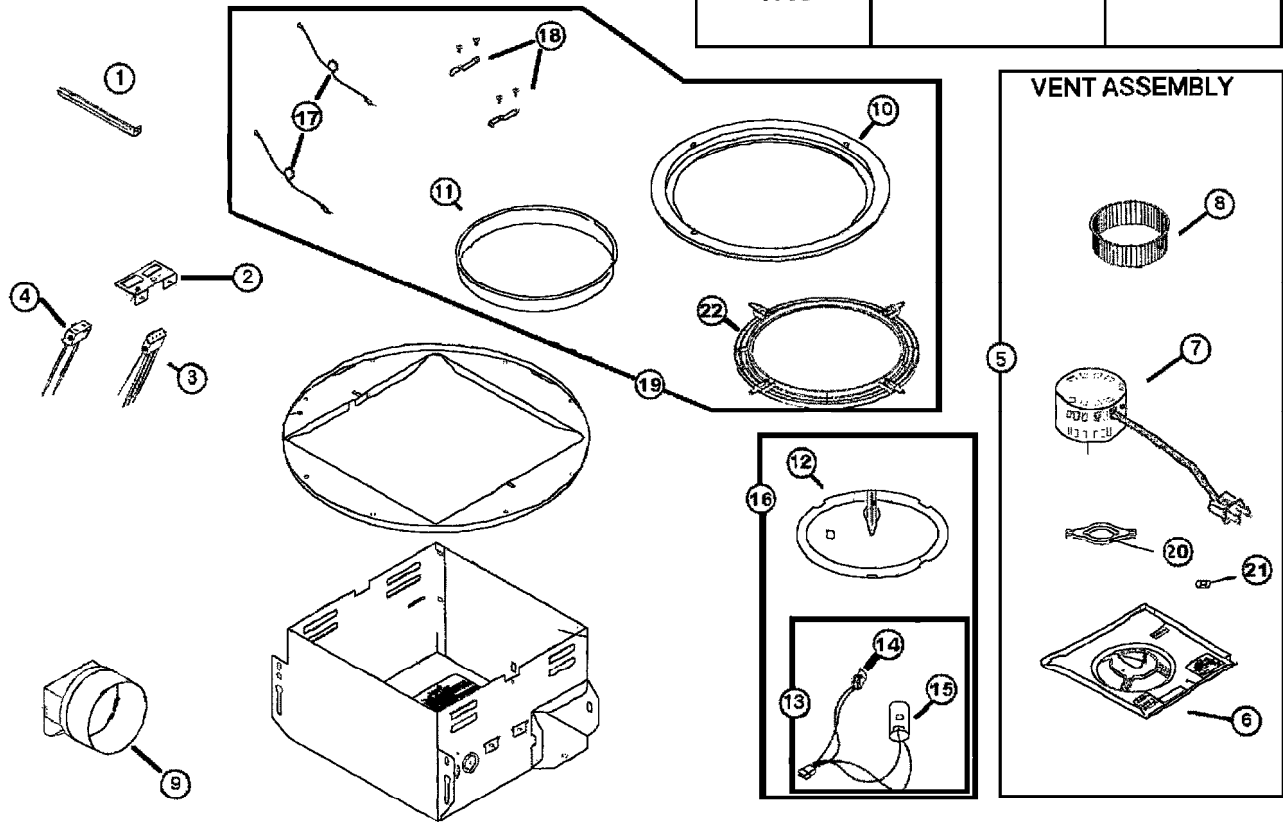

# PARTS LIST

EFFECTIVE DATE	MODEL NUMBER	PRODUCT GROUP
APRIL 1998	8663RLG	FAN

REF.	ORIGINAL PART NO.	PARTS DESCRIPTION	CURRENT PART NO.
1	44388	Hanger Bar	44388-000
2	86929	Receptacle Bracket	86929-000
3	36892	Plug Hsg. Assy.	36892-000
4	10034	Receptacle for Motor (Black)	10034-000
5	87618	Power Unit Assy.	87618-000
6	61715	Motor Mtg. Plate	86863-000
7	86933	Motor	86933-000
8	5901A	Blower Wheel	5901A-000
9	30652	Duct Adapter	30652-000
10	58796	Grille	58796-000
11	85937	Lens	85937-000
12	89248	Reflector	89248-206
13	85950	Lamp Socket & Plug Hsg. Assy.	85950-000

PLEASE SEE NEXT PAGE FOR MORE PART NUMBERS

# NuTone

NuTone  
 Attn: Parts Department  
 Madison & Red Bank Rds.  
 Cincinnati, OH 45227-1599  
 Phone: (513) 527-5426  
 Fax: (513) 527-5173

↑

**NOTE: Always order by current part number**

14	85983	Nite Light Lamp Socket	85983-000
15	85942	Lamp Socket	85942-000
16	85974	Reflector Assy.	85974-000
17	0444A	Spring Set	0444A-000
18	33426	Lens Retainer	33426-000
19	44450	Grille Assy.	44450-000
20	32787	Motor Insulation Mount	32787-000
21	32788	Ground Clip	32788-000
22		Bezel	58797-279
		Wing Nut	16133-000