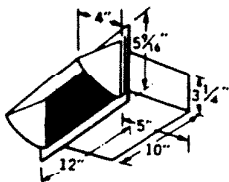

Parts Price List

Model No. 837-838-841

PART NO.	PART DESCRIPTION
12781	MODEL #837 Housing Ass'y.
12787	Louvre Frame Ass'y. (w/felt & screws)
12791	Louvre Ass'y.
10920	Grille (Painted)
13135	Grille (Aluminum)
MODEL #838	
10759	Wall Cap Ass'y. Includes Felt Seal (Painted)
20320	Wall Cap Ass'y. Includes Felt Seal (Aluminum)
10717	Louvre Ass'y.
10916	Louvre Spring
MODEL #841	
13141	Roof Cap Housing (Painted)
13188	Roof Cap Housing (Aluminum)
69017	Louvre Frame Includes Felt Seal and Mounting Screws
13157	Louvre Ass'y.