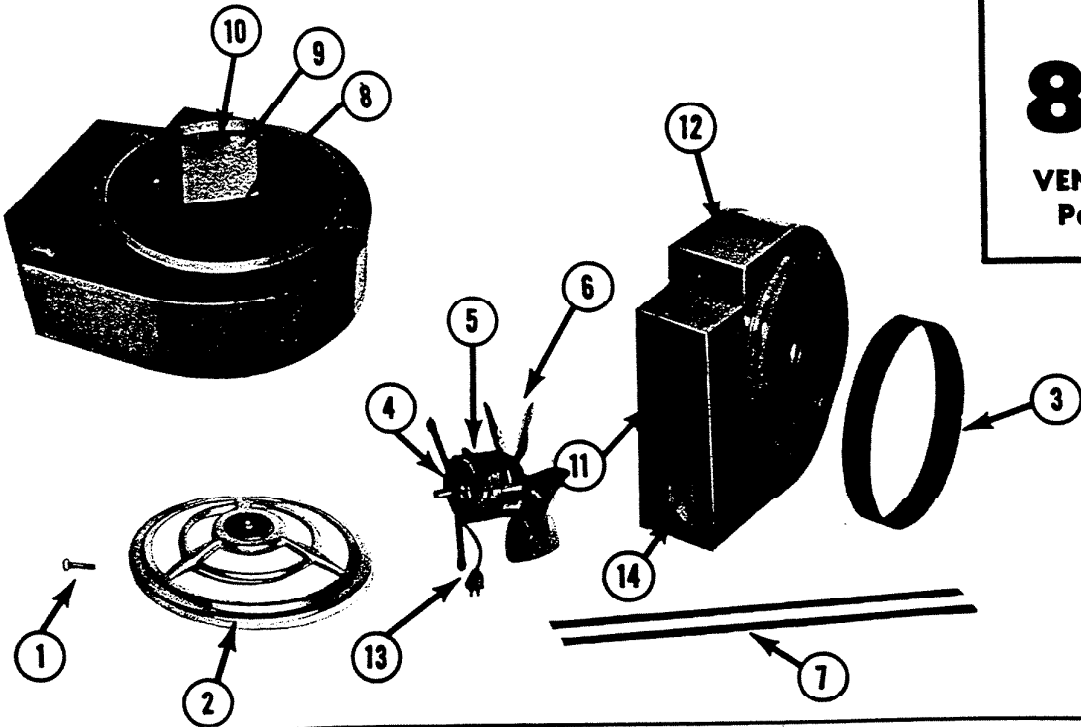

NUTONE
Model
831-N
VENTILATING FAN
Parts List

Model		Description		
831-N		CEILING or WALL FAN - ALUMINUM GRILLE		
ILLUSTR. NO.	PART NO.	PART DESCRIPTION		NOTES
1	11247	Grille Screw		
2	12647	Grille		
3	11789	Adjustable Sleeve Assembly		
4	10744	Motor Bracket Assembly		
5	16934	Motor		
6	16936	Fan Blade Assembly		
7	10174	Hanger Bars		
8	10737	Outlet Box Cover		
9	10738	Receptical Mtg. Plate		
10	10034	Plug Receptical		
11	10290	Rubber Bumper		
12	10725	Housing Assembly		
13	10058	Grommet for Motor Bracket		
14	10742	Inner Louver Assembly		Louver assembly includes hinge rod.

PRICES SUBJECT TO CHANGE WITHOUT NOTICE

Order Parts From: PARTS DEPT. C/O

NuTone

DIVISION
Madison and Red Bank Rds., Cincinnati, O. 45227

Printed in U.S.A.

*Part used on other model/s