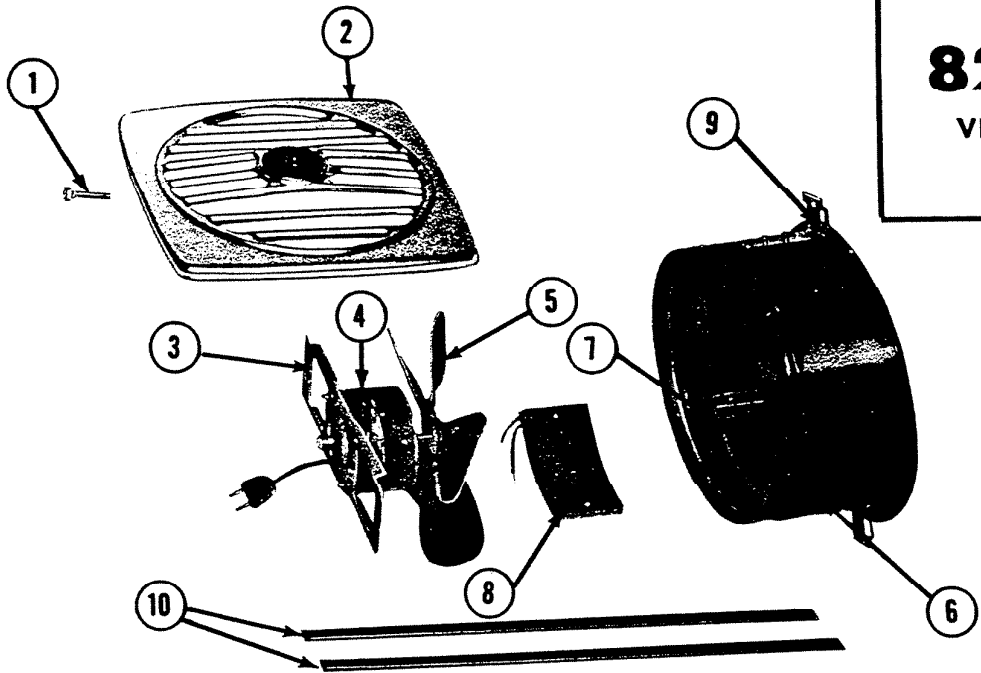

NUTONE
Model
822-822H
VENTILATING FAN
Parts List

Model		Description	
822		822 - Ceiling Fan • Aluminum Grille	
822H		822 - H - Used With 1000 Series Hood	
ILLUSTR. NO.	PART NO.	PART DESCRIPTION	NOTES
1	11823	Grille Screw	
2	10716	Grille	
3	11829	Motor Bracket Assembly	
4	12034	Motor	
5	11805	Fan Blade Assembly	
6	10941	Sleeve Assembly	
7	10473	Outlet Box	
8	10247	Outlet Box Cover Assembly	
9	10949	Ceiling Mounting Brackets	
10	10174	Hanger Bars	
822H			
1	11248	Grille Screw	
2	10729	Grille	
3	11829	Motor Bracket Assembly	
4	12034	Motor	
5	11805	Fan Blade Assembly	
6	12681	Sleeve Assembly	
7	11320	Outlet Box	

PRICES SUBJECT TO CHANGE WITHOUT NOTICE

Order Parts From: PARTS DEPT. C/O

NuTone

DIVISION
 Madison and Red Bank Rds., Cincinnati, O. 45227

*Part used on other model/s

Printed in U.S.A.