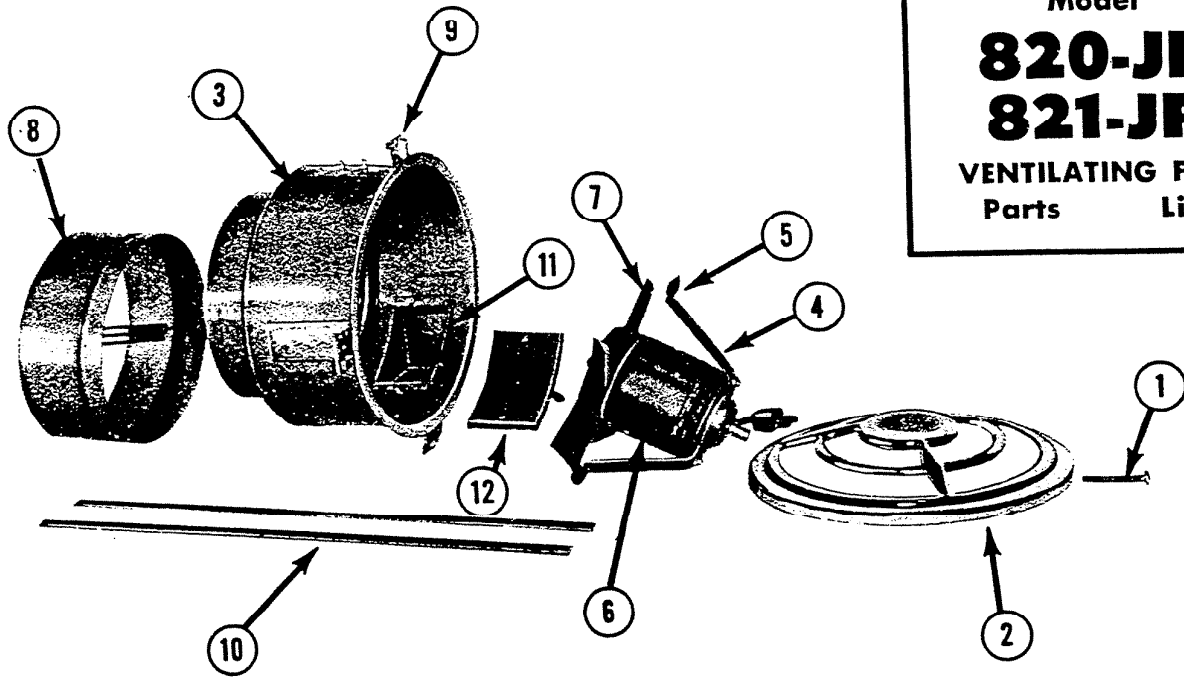

NUTONE
Model
820-JF
821-JF
VENTILATING FAN
Parts List

Model		Description	
820-JF		8" CEILING FAN (ALUMINUM GRILLE)	
821-JF		8" Ceiling Fan With Model 895 Damper Section	
ILLUSTR. NO.	PART NO.	PART DESCRIPTION	NOTES
1	11245	Grille Screw	
2	12645	Grille	
3	14258	Sleeve Assembly	
4	12487	Motor Bracket Assembly	Motor bracket assembly includes studs.
5	10058	Grommet	
6	BL-183	(Alternate 180-1006) Motor	
7	14292	Fan Blade Assembly	
8	895	Damper Section	895 damper section used on 821 JF.
9	10949	Ceiling Mtg. Brackets	
10	10174	Hanger Bars	
11	10473	Outlet Box	Parts for 895 listed under accessories.
12	10247	Outlet Box Cover Assembly	