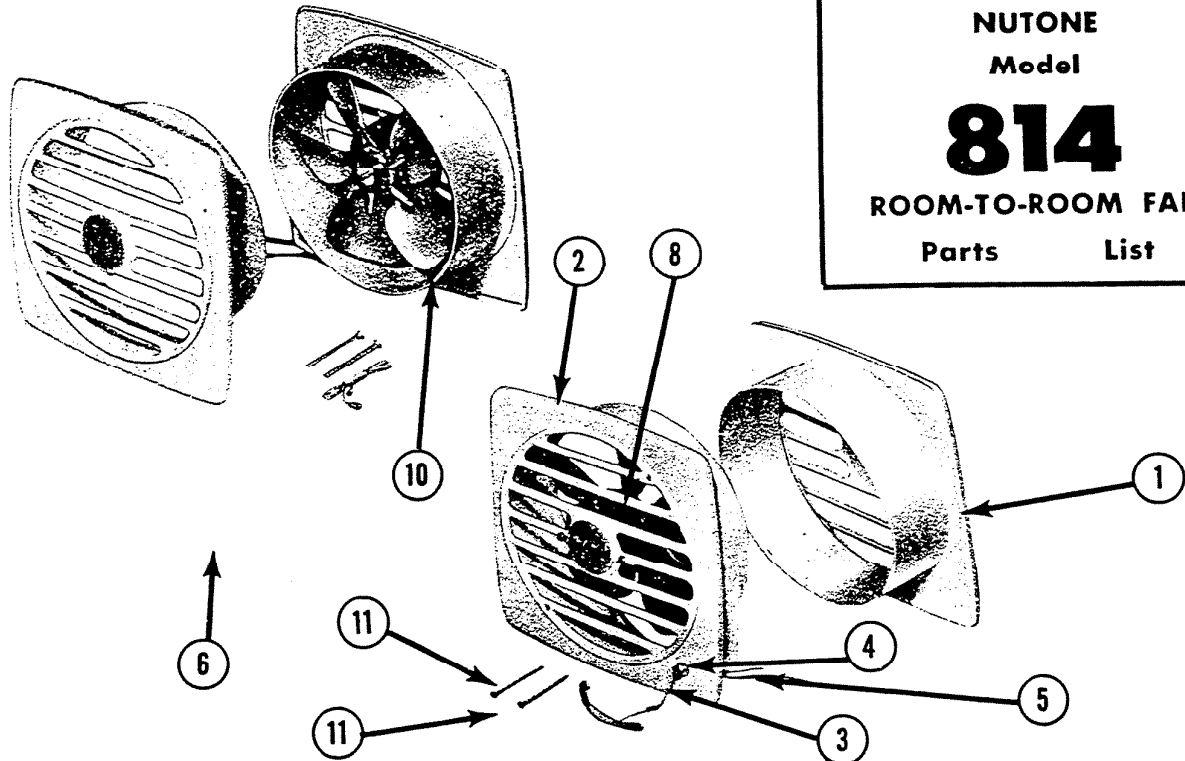

NUTONE
Model
814
ROOM-TO-ROOM FAN
Parts List

Model		Description	
814		814 ROOM TO ROOM FAN	
ILLUSTR. NO.	PART NO.	PART DESCRIPTION	NOTES
1	14621	Inner Unit Assembly	
2	14625	Outer Unit Assembly	
3	11471	Switch	
4	11472	Lockwasher	
5	12711	Lead Wires	
6	14033	Outlet Box Cover	
7	12721	Screw (8 x 1/2" Long)	
8	11807	Motor	
9	10938	Nut (Hex Flex Locknut)	
10	11805	Fan Blade Assembly	
11	14634	Screw (8 x 3 1/2" LG-Type)	