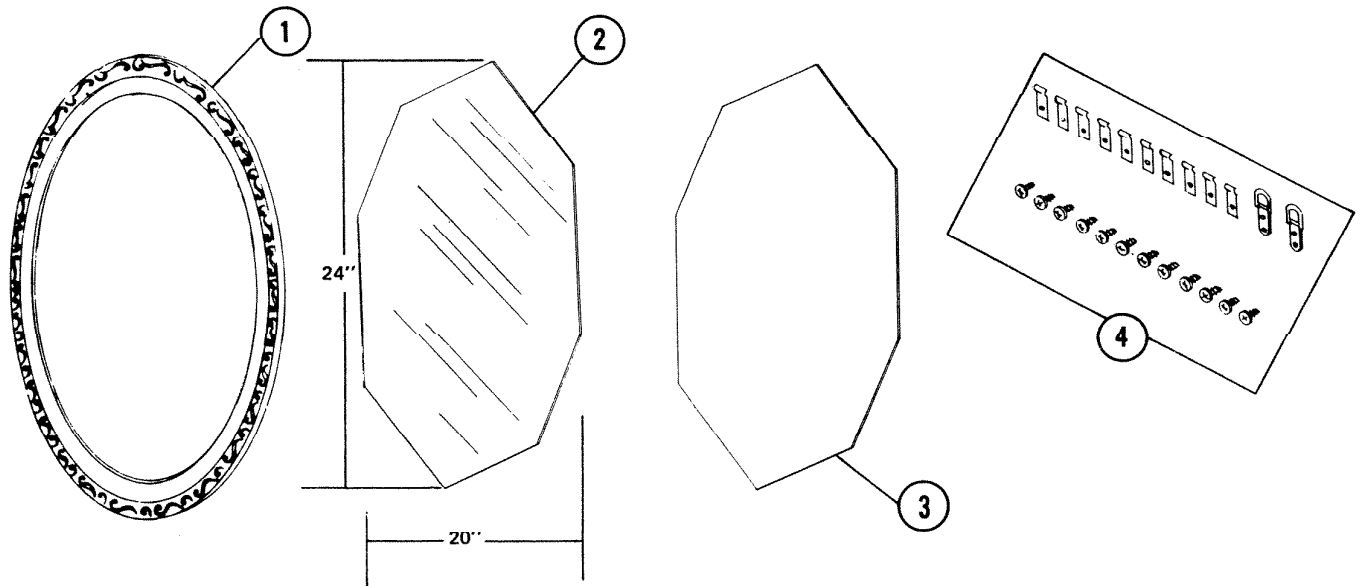

PARTS LIST

| EFFECTIVE DATE | MODEL | PRODUCT GROUP |
|----------------|-------------|---------------|
| MAY 1978 | 760 REVISED | BATH CABINET |

| REF. | ORIGINAL PART NO. | * PART DESCRIPTION | MODEL USED ON | CURRENT REPLACEMENT PART NO. |
|------|-------------------|---|---------------|------------------------------|
| 1 | 90024 | FRAME ANTIQUE PEWTER | 760 | 94174-302 |
| 2 | 90025 | MIRROR <u>NOTE</u> MIRROR MAY BE PURCHASED FROM LOCAL GLASS SHOP <u>SIZE</u> 1/4" x 20" x 24" | 760 | 90025-000 |
| 3 | 93199 | BACKING | 760 | 93199-000 |
| 4 | 91364 | MIRROR HANGER KIT | 760 | 69791-000 |
| | | | | |

NuTone Division

↑
NOTE: Always order by current part number.