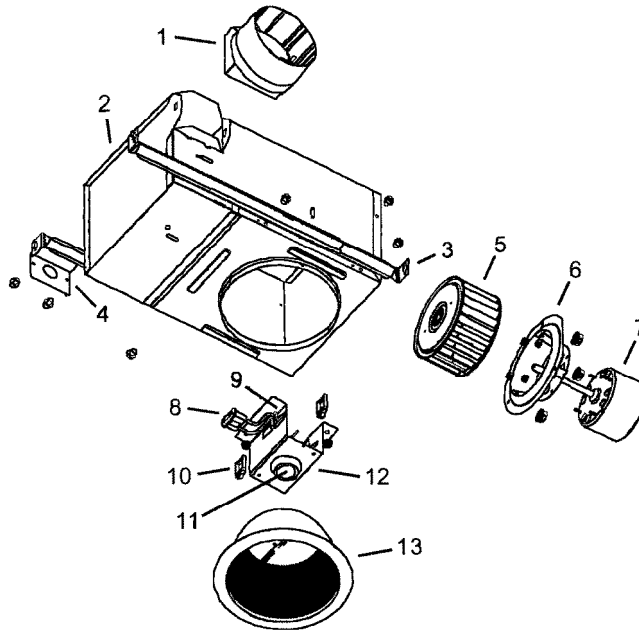

**MODEL 744NT**  
**SERVICE PARTS**

KEY NO.	PART NO.	DESCRIPTION
1	97014184	Damper / Duct Connector
2	97016382	Housing Assembly
3	98003036	Mounting Bracket (4 req.)
4	98005512	Wiring Adaptor Plate
5	99524804	Blower Wheel *
6	99524805	Motor Bracket / Venturi *
7	99080557	Motor *
	97016454	Motor / Motor Bracket Assembly (includes Key Nos. 6 & 7) *
8	99270835	Receptacle
9	99271169	Thermal Protector
10	99420551	Plastic Wire Clip
11	99770033	Lamp Socket
12	98010099	Lamp Bracket
	97016453	Lamp Bracket Assembly (includes Key Nos. 8 thru 12)
13	99524802	Trim Ring / Baffle with Springs

Order replacement parts by PART NO. - not by KEY NO.

\* Lamp Bracket Assembly must be removed to service these parts.