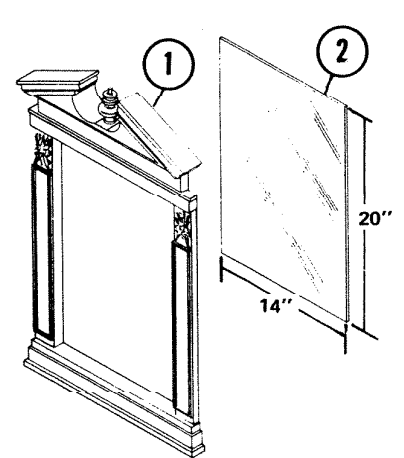

PARTS LIST

EFFECTIVE DATE	MODEL	PRODUCT GROUP
JULY 1978	724, 725, 726, 727, 728, 729, 730	BATH CABINET

MODEL 724, 728

MODEL 725

MODEL 726

MODEL 727

MODEL 729, 730

REF.	ORIGINAL PART NO.	* PART DESCRIPTION		MODEL USED ON	CURRENT REPLACEMENT PART NO.	
1	93276	FRAME		GOLD	724	93276-000
	93267			ANTIQUE GOLD	725	94177-303
	93307			DARK CHERRY	726	93307-000
	93246			EBONY	727	93246-268
	93277			GOLD/WHITE	728	93277-000
	93576			WHITE/GOLD	729	93576-275
	93576			WALNUT	730	93576-274
	2			93248	MIRROR	SIZE
90835		NOTE:	727, 728			
93577		MIRROR MAY BE PURCHASED FROM LOCAL GLASS SHOP	726			
				729, 730	93577-000	
(PLEASE SEE OTHER SIDE)						

NuTone Division

↑
NOTE: Always order by current part number.

REF.	ORIGINAL PART NO.	* PART DESCRIPTION	MODEL USED ON	CURRENT REPLACEMENT PART NO.
3	93249	BACKING	724, 727, 728	93249-000
	93250		725	93250-000
	93297		726	93297-000
	93594		729, 730	93594-000
4	91364	MIRROR HANGER SET	724, 725, 726, 727, 728, 729, 730	69791-000