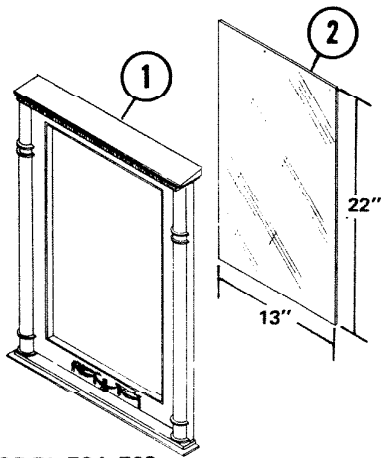

PARTS LIST

EFFECTIVE DATE	MODEL	PRODUCT GROUP
JULY 1978	724, 725, 726, 727, 728, 729, 730	BATH CABINET

MODEL 724, 728

MODEL 725

MODEL 726

MODEL 727

MODEL 729, 730

REF.	ORIGINAL PART NO.	* PART DESCRIPTION		MODEL USED ON	CURRENT REPLACEMENT PART NO.	
1	93276	FRAME		GOLD	724	93276-000
	93267			ANTIQUE GOLD	725	94177-303
	93307			DARK CHERRY	726	93307-000
	93246			EBONY	727	93246-268
	93277			GOLD/WHITE	728	93277-000
	93576			WHITE/GOLD	729	93576-275
	93576			WALNUT	730	93576-274
	2			93248	MIRROR	SIZE
90835		NOTE:	727, 728			
93577		MIRROR MAY BE PURCHASED FROM LOCAL GLASS SHOP	726			
				729, 730	93577-000	
(PLEASE SEE OTHER SIDE)						

NuTone Division

↑
NOTE: Always order by current part number.

REF.	ORIGINAL PART NO.	* PART DESCRIPTION	MODEL USED ON	CURRENT REPLACEMENT PART NO.
3	93249	BACKING	724, 727, 728	93249-000
	93250		725	93250-000
	93297		726	93297-000
	93594		729, 730	93594-000
4	91364	MIRROR HANGER SET	724, 725, 726, 727, 728, 729, 730	69791-000