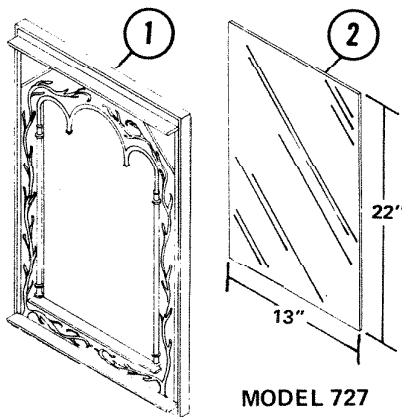

PARTS LIST

EFFECTIVE DATE	MODEL	PRODUCT GROUP
JULY 1978	724, 725, 726, 727, 728, 729, 730	BATH CABINET

MODEL 724, 728

MODEL 725

MODEL 726

MODEL 727

MODEL 729, 730

REF.	ORIGINAL PART NO.	* PART DESCRIPTION		MODEL USED ON	CURRENT REPLACEMENT PART NO.	
1	93276	FRAME		GOLD	724	93276-000
	93267			ANTIQUE GOLD	725	94177-303
	93307			DARK CHERRY	726	93307-000
	93246			EBONY	727	93246-268
	93277			GOLD/WHITE	728	93277-000
	93576			WHITE/GOLD	729	93576-275
	93576			WALNUT	730	93576-274
	2			93248	MIRROR	SIZE
90835		NOTE:	727, 728			
93577		MIRROR MAY BE PURCHASED FROM LOCAL GLASS SHOP	726			
				729, 730	93577-000	
(PLEASE SEE OTHER SIDE)						

NuTone Division

↑
NOTE: Always order by current part number.

REF.	ORIGINAL PART NO.	* PART DESCRIPTION	MODEL USED ON	CURRENT REPLACEMENT PART NO.
3	93249	BACKING	724, 727, 728	93249-000
	93250		725	93250-000
	93297		726	93297-000
	93594		729, 730	93594-000
4	91364	MIRROR HANGER SET	724, 725, 726, 727, 728, 729, 730	69791-000