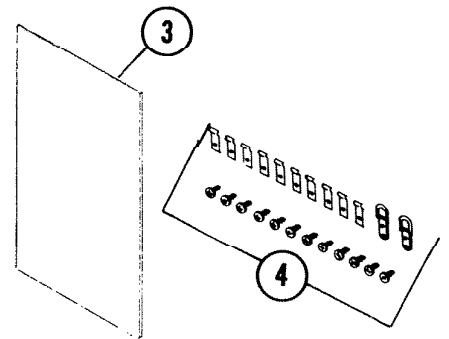

PARTS LIST

EFFECTIVE DATE	MODEL	PRODUCT GROUP
JULY 1978	724, 725, 726, 727, 728, 729, 730	BATH CABINET

MODEL 724, 728

MODEL 725

MODEL 726

MODEL 727

MODEL 729, 730

REF.	ORIGINAL PART NO.	* PART DESCRIPTION		MODEL USED ON	CURRENT REPLACEMENT PART NO.	
1	93276	FRAME		GOLD	724	93276-000
	93267			ANTIQUE GOLD	725	94177-303
	93307			DARK CHERRY	726	93307-000
	93246			EBONY	727	93246-268
	93277			GOLD/WHITE	728	93277-000
	93576			WHITE/GOLD	729	93576-275
	93576			WALNUT	730	93576-274
	2			93248	MIRROR	SIZE
90835		NOTE:	727, 728			
93577		MIRROR MAY BE PURCHASED FROM LOCAL GLASS SHOP	726			
				729, 730	93577-000	
(PLEASE SEE OTHER SIDE)						

NuTone Division

↑
NOTE: Always order by current part number.

REF.	ORIGINAL PART NO.	* PART DESCRIPTION	MODEL USED ON	CURRENT REPLACEMENT PART NO.
3	93249	BACKING	724, 727, 728	93249-000
	93250		725	93250-000
	93297		726	93297-000
	93594		729, 730	93594-000
4	91364	MIRROR HANGER SET	724, 725, 726, 727, 728, 729, 730	69791-000