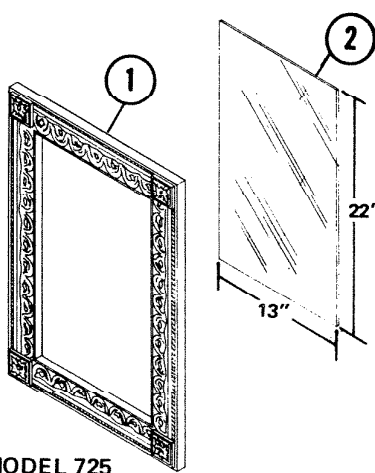

PARTS LIST

EFFECTIVE DATE	MODEL	PRODUCT GROUP
JULY 1978	724, 725, 726, 727, 728, 729, 730	BATH CABINET

MODEL 724, 728

MODEL 725

MODEL 726

MODEL 727

MODEL 729, 730

REF.	ORIGINAL PART NO.	* PART DESCRIPTION		MODEL USED ON	CURRENT REPLACEMENT PART NO.	
1	93276	FRAME		GOLD	724	93276-000
	93267			ANTIQUE GOLD	725	94177-303
	93307			DARK CHERRY	726	93307-000
	93246			EBONY	727	93246-268
	93277			GOLD/WHITE	728	93277-000
	93576			WHITE/GOLD	729	93576-275
	93576			WALNUT	730	93576-274
	2			93248	MIRROR	SIZE
90835		NOTE:	727, 728			
93577		MIRROR MAY BE PURCHASED FROM LOCAL GLASS SHOP	726			
				729, 730	93577-000	
(PLEASE SEE OTHER SIDE)						

NuTone Division

↑
NOTE: Always order by current part number.

REF.	ORIGINAL PART NO.	* PART DESCRIPTION	MODEL USED ON	CURRENT REPLACEMENT PART NO.
3	93249	BACKING	724, 727, 728	93249-000
	93250		725	93250-000
	93297		726	93297-000
	93594		729, 730	93594-000
4	91364	MIRROR HANGER SET	724, 725, 726, 727, 728, 729, 730	69791-000