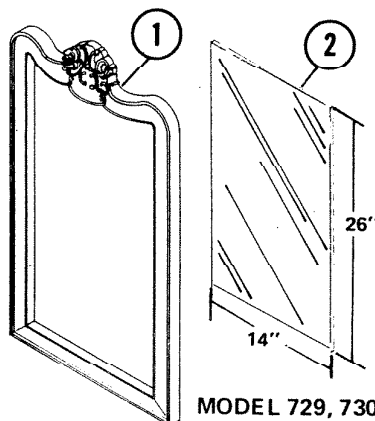

PARTS LIST

EFFECTIVE DATE	MODEL	PRODUCT GROUP
JULY 1978	724, 725, 726, 727, 728, 729, 730	BATH CABINET

MODEL 724, 728

MODEL 725

MODEL 726

MODEL 727

MODEL 729, 730

REF.	ORIGINAL PART NO.	* PART DESCRIPTION		MODEL USED ON	CURRENT REPLACEMENT PART NO.	
1	93276	FRAME		GOLD	724	93276-000
	93267			ANTIQUE GOLD	725	94177-303
	93307			DARK CHERRY	726	93307-000
	93246			EBONY	727	93246-268
	93277			GOLD/WHITE	728	93277-000
	93576			WHITE/GOLD	729	93576-275
	93576			WALNUT	730	93576-274
	2			93248	MIRROR	SIZE
90835		NOTE:	727, 728			
93577		MIRROR MAY BE PURCHASED FROM LOCAL GLASS SHOP	726			
				729, 730	93577-000	
(PLEASE SEE OTHER SIDE)						

NuTone Division

↑
NOTE: Always order by current part number.

REF.	ORIGINAL PART NO.	* PART DESCRIPTION	MODEL USED ON	CURRENT REPLACEMENT PART NO.
3	93249	BACKING	724, 727, 728	93249-000
	93250		725	93250-000
	93297		726	93297-000
	93594		729, 730	93594-000
4	91364	MIRROR HANGER SET	724, 725, 726, 727, 728, 729, 730	69791-000