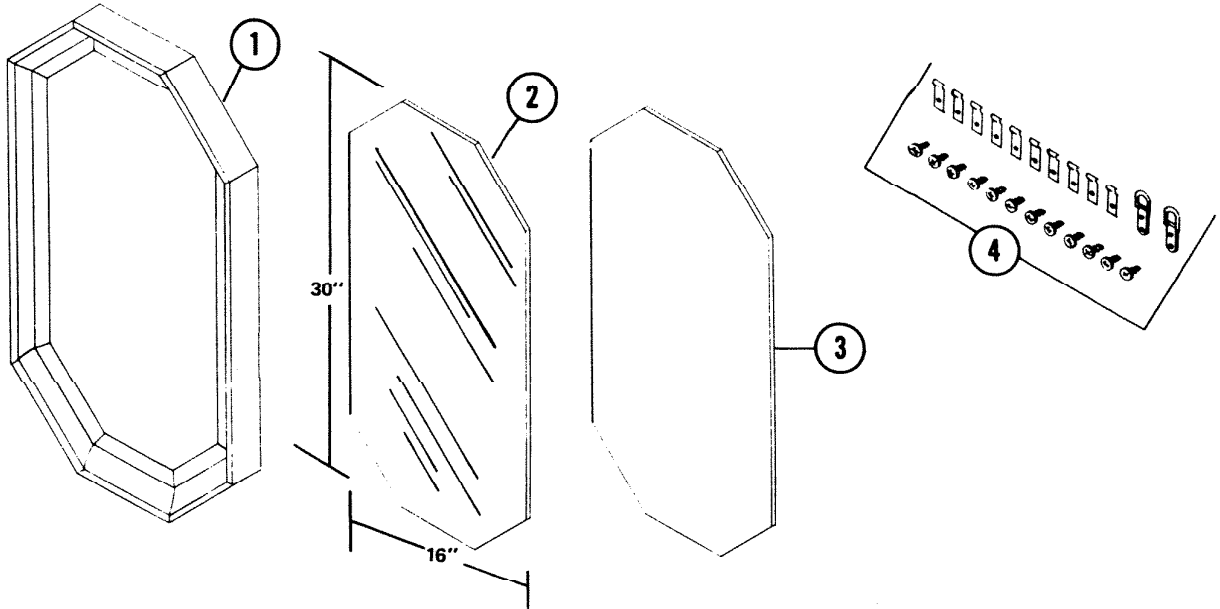

PARTS LIST

EFFECTIVE DATE	MODEL	PRODUCT GROUP
JULY 1978	720N REVISED	BATH CABINET

REF.	ORIGINAL PART NO.	* PART DESCRIPTION	MODEL USED ON	CURRENT REPLACEMENT PART NO.
1	93235	FRAME WALNUT	720N	93235-000
2	93236	MIRROR NOTE: MIRROR MAY BE PURCHASED FROM LOCAL GLASS SHOP SIZE: 1/4" x 16" x 30"	720N	93236-000
3	93237	BACKING	720N	93237-000
4	91364	MIRROR HANGER KIT	720N	69791-000

NuTone

↑
NOTE: Always order by
current part number