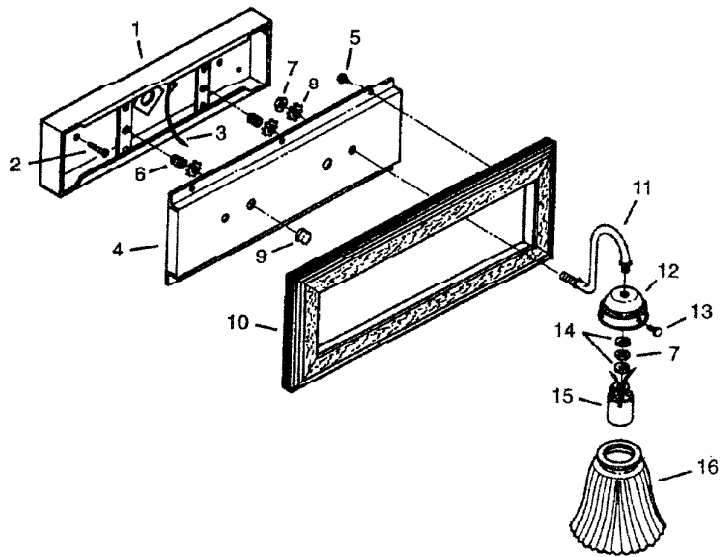

TWO-BULB TOP LIGHT

715K-715M-716K-716M

SERVICE PARTS

KEY NO.	PART NO.	DESCRIPTION
1	3579P	Housing, (Recessed)
	97013556PAL	Housing, (Surface)
2	7154	Mounting Screw, #8 x 1½" (2 req. - Recessed) (4 req. - Surface)
3	97011796	Ground Wire
4	98008917	Reflector, Brass
5	7143	#6 x 3/8 Sheet Metal Screw (6 req.)
6	1585	Nipple, ½" (2 req.)
7	1555	Nut, 9/16 Hex (4 req.)
8	7199	Lockwasher, Ext. (4 req.)
9	7192	Finial, Brass (2 req.)
10	97013538	Frame, Oak
	97013539	Frame, Mahogany
11	1576BB	Light Fixture Arm, Brass Stem (2 req.)
12	1041	Cup (2 req.)
13	1563	Thumbscrew (6 req.)
14	1554	Lockwasher, Int. (4 req.)
15	1589	Light Socket (2 req.)
16	1417	Shade, Glass (2 req.)