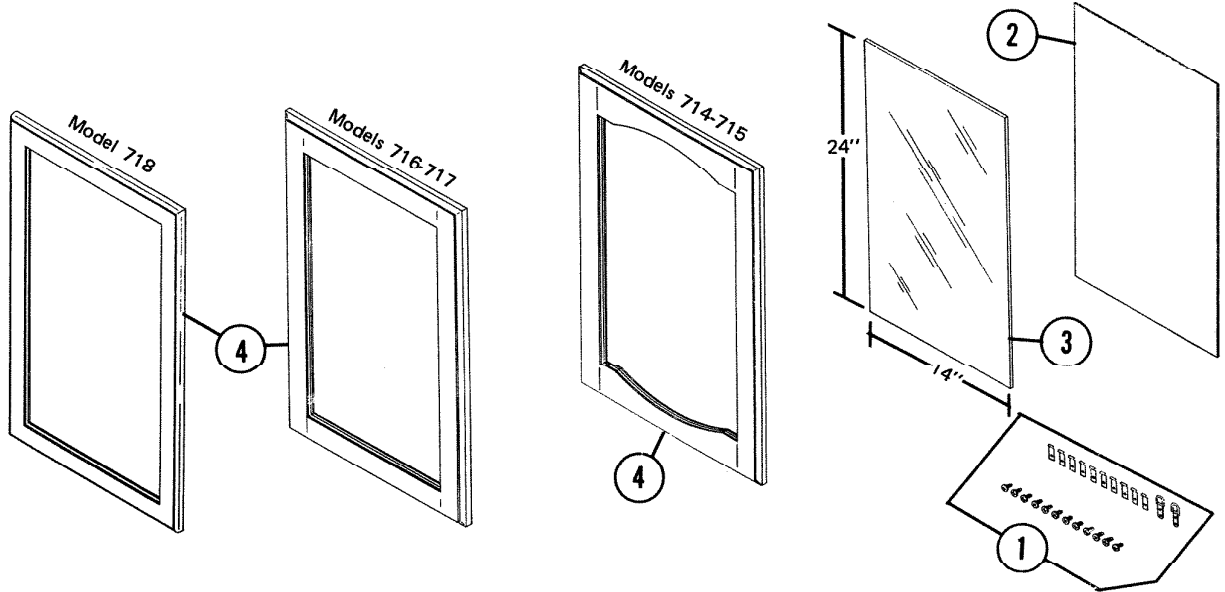

PARTS LIST

EFFECTIVE DATE	MODEL	PRODUCT GROUP
JANUARY 1978	714 - 715 - 716 717 - 718 NEW	BATH CABINET

REF.	ORIGINAL PART NO.	* PART DESCRIPTION	MODEL USED ON	CURRENT REPLACEMENT PART NO.	
1	69791-000	MIRROR HANGER KIT	714-715-716 717-718	69791-000	
2	93206-000	MIRROR BACKING	714-715-716 717-718	93206-000	
3	93058-000	MIRROR NOTE: Mirror may be purchased at Local Glass Shop Size 1/4" X 16" X 30" Plate	714-715-716 717-718	93058-000	
4	94677-000	FRAME	WALNUT	714	94677-A03
	94677-000		ANTIQUE WHITE	715	94677-A01
	94678-000		WALNUT	716	94678-A03
	94678-000		ANTIQUE WHITE	717	94678-A01
	94679-000		WHITE	718	94679-A05

NuTone Division

↑
NOTE: Always order by current part number.