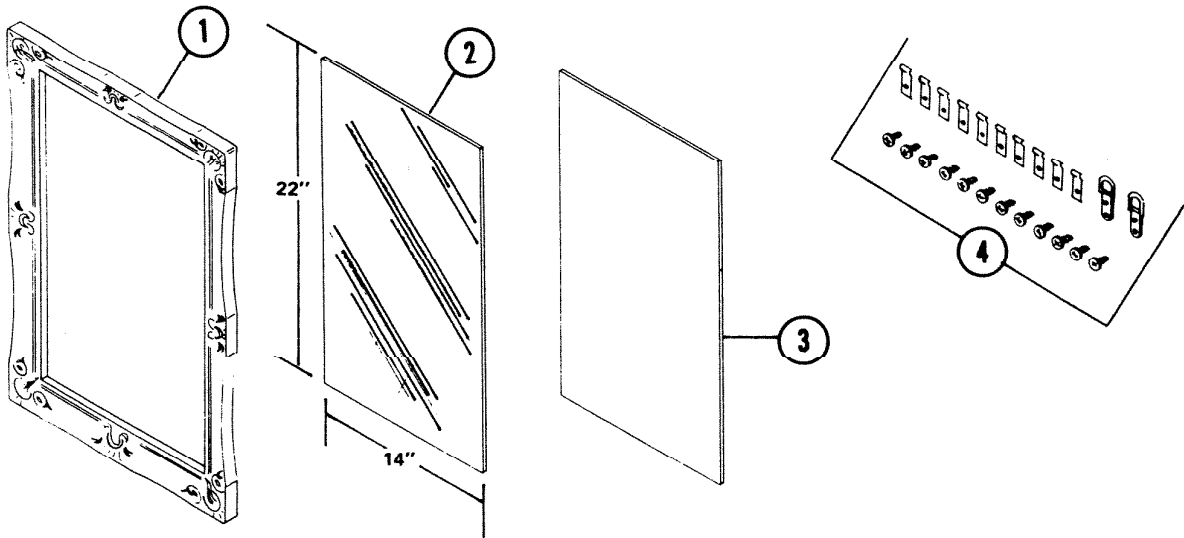

PARTS LIST

EFFECTIVE DATE	MODEL	PRODUCT GROUP
JULY 1978	713G REVISED	BATH CABINET

REF.	ORIGINAL PART NO.	* PART DESCRIPTION	MODEL USED ON	CURRENT REPLACEMENT PART NO.
1	90574	FRAME GOLD	713G	90574-000
2	90106	MIRROR NOTE MIRROR MAY BE PURCHASED FROM LOCAL GLASS SHOP SIZE: 1/4" x 14" x 22"	713G	90106-000
3	93204	BACKING	713G	93204-000
4	91364	MIRROR HANGER KIT	713G	69791-000

NuTone

↑
NOTE: Always order by current part number