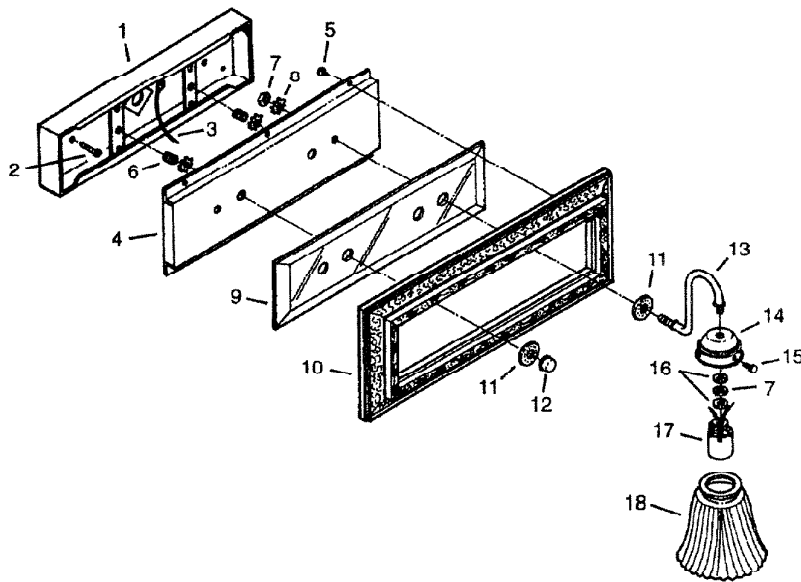

TWO-BULB TOP LIGHT

711FG

SERVICE PARTS

KEY NO.	PART NO.	DESCRIPTION
1	3579P	Housing, (Recessed)
	97013556P	Housing, (Surface)
2	7154	Mounting Screw, #8 x 1½" (2 req. - Recessed) (4 req. - Surface)
3	97011796	Ground Wire
4	08000918P	Back Plate
5	7143	#6 x 3/8 Sheet Metal Screw (6 req.)
6	1542	Nipple, 1" (2 req.)
7	1555	Nut, 9/16 Hex (4 req.)
8	7199	Lockwasher, Ext. (4 req.)
9	99050171	Mirror
10	97013541	Frame
11	1598	Check Ring (4 req.)
12	7192	Finial, Brass (2 req.)
13	1576BB	Light Fixture Arm, Brass Stem (2 req.)
14	1041	Cup (2 req.)
15	1563	Thumbscrew (6 req.)
16	1554	Lockwasher, int. (4 req.)
17	1589	Light Socket (2 req.)
18	1417	Shade, Glass (2 req.)