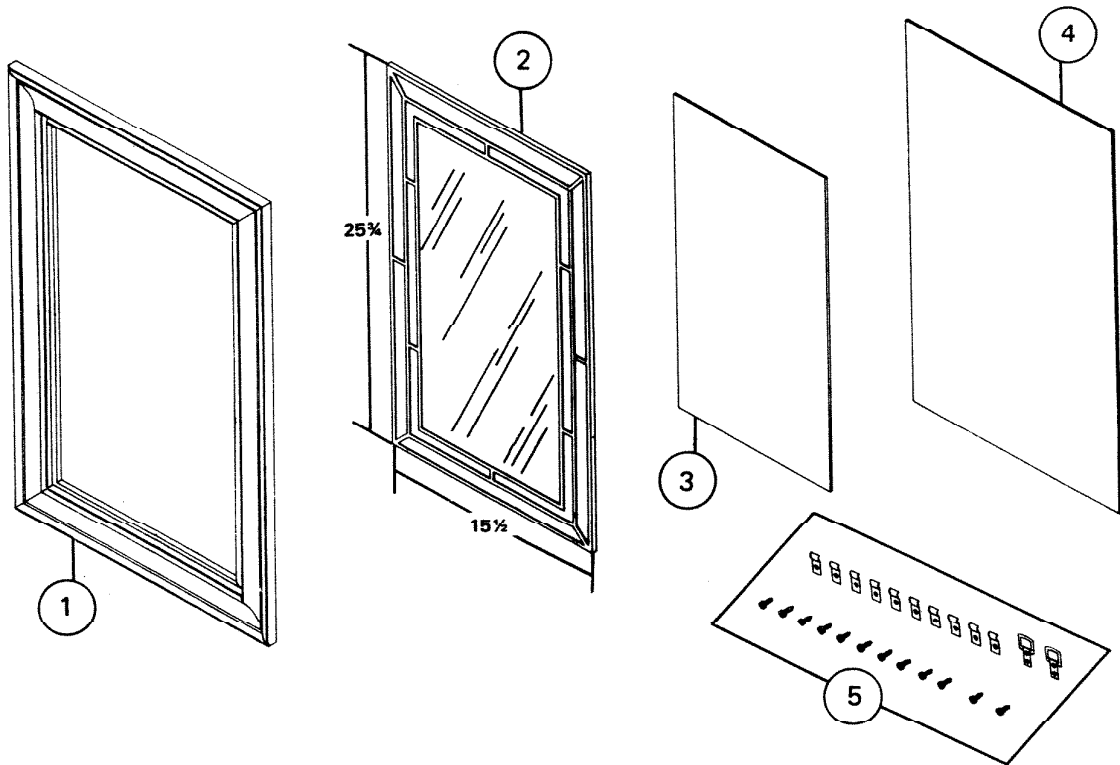

PARTS LIST

EFFECTIVE DATE	MODEL	PRODUCT GROUP
AUGUST 1980	707 NEW	BATH CABINET

REF.	ORIGINAL PART NO	* PART DESCRIPTION	MODEL USED ON	CURRENT REPLACEMENT PART NO.
1	95054	FRAME ASSEMBLY	707	95054-A03
2	95055	MIRROR	707	95055-000
3	93519	MIRROR BACKING	707	93519-000
4	95056			95056-000
5	69791	MIRROR CLIP SET	707	69791-000