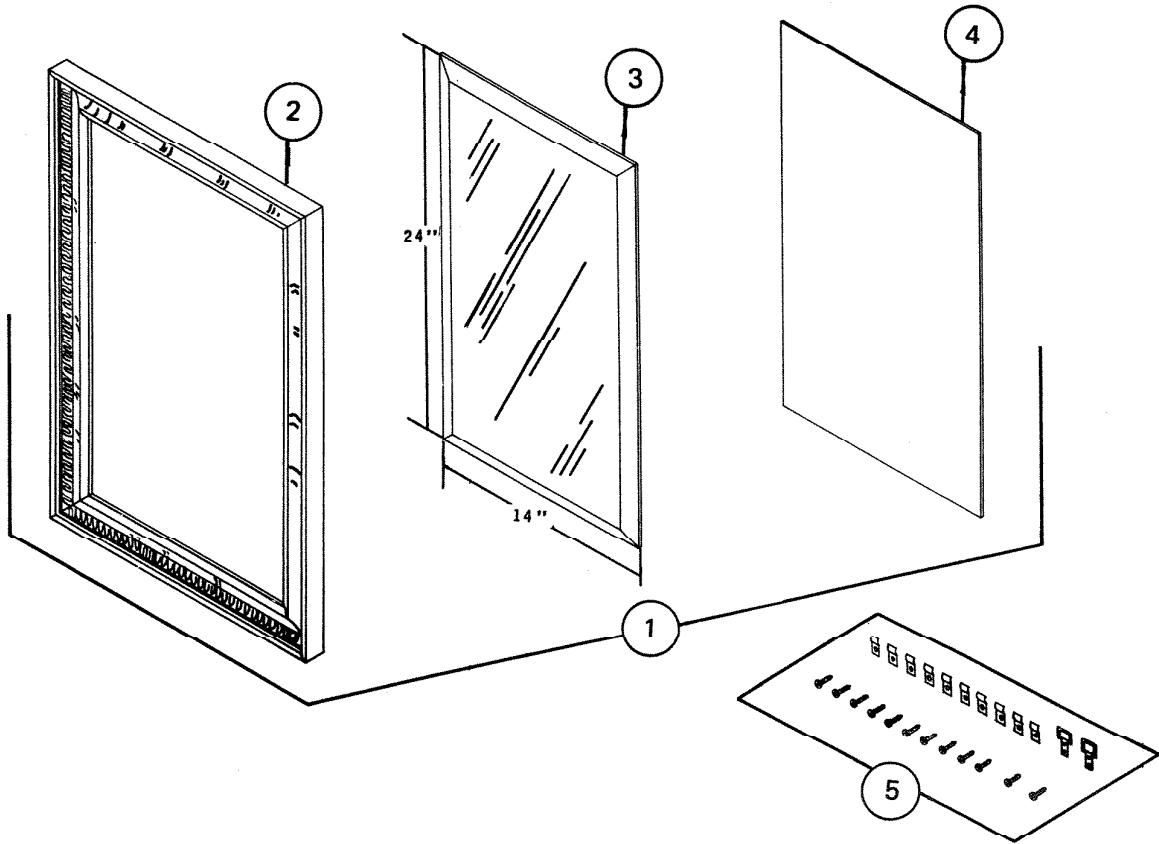

PARTS LIST

EFFECTIVE DATE	MODEL	PRODUCT GROUP
AUGUST 1980	701 - 701N REVISED	BATH CABINET

REF.	ORIGINAL PART NO.	* PART DESCRIPTION	MODEL USED ON	CURRENT REPLACEMENT PART NO.
1	94815	MIRROR COMP.	701, 701N	94815-000
2	94817	FRAME ASSEMBLY	701, 701N	94817-000
3	94822	MIRROR 14" x 24" BEVELED	701, 701N	94822-000
4	94823	MIRROR BACKING	701, 701N	94823-000
5	69791	MIRROR CLIP SET	701, 701N	69791-000

NuTone Division

NOTE: Always order by current part number

PL-701, 701N