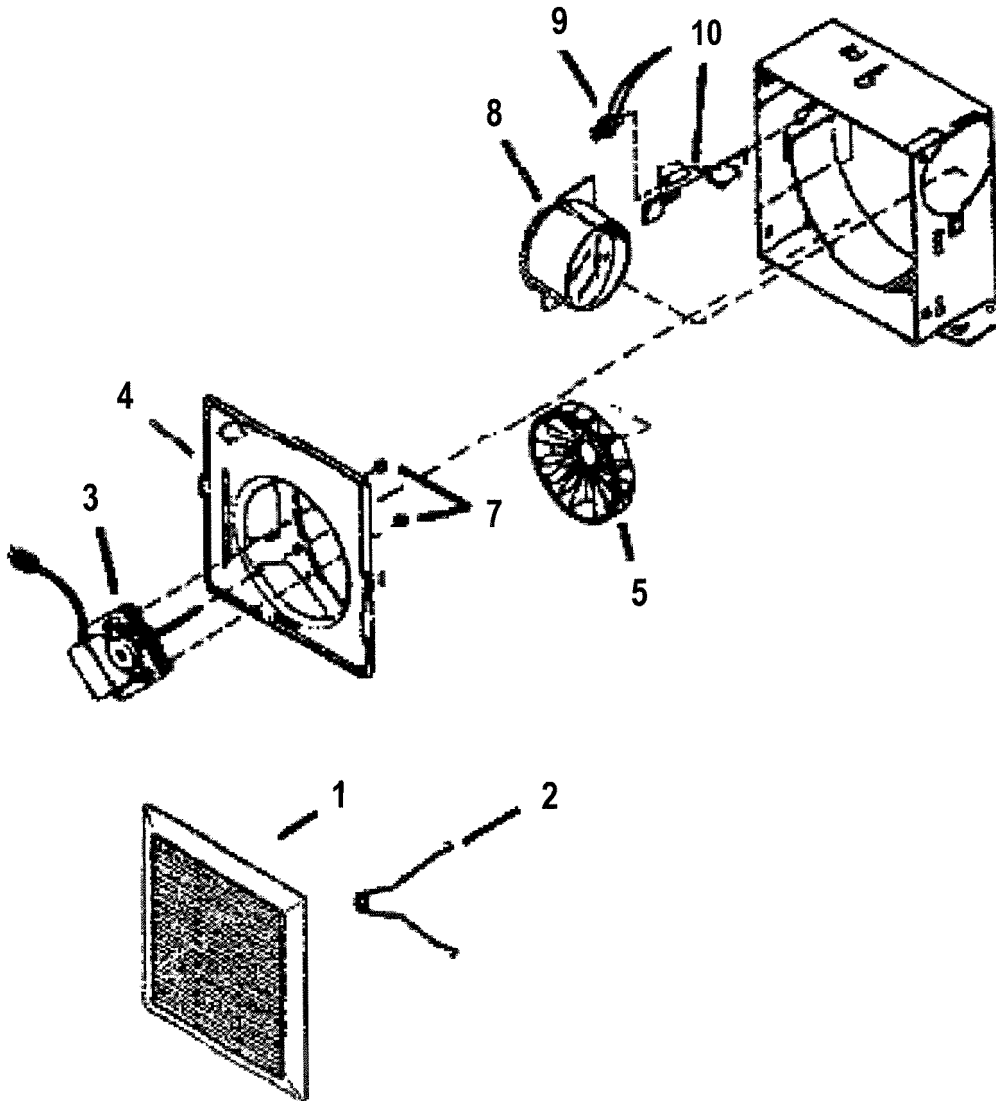

# Service Parts 695-R02

REF.	*PART DESCRIPTION*	PART NO.
1	GRILLE ASSY. INCL. KEY NOS. 1 & 2	61290-000
2	GRILLE SPRING ( 2 required )	82429-000
3	MOTOR	61312-000
4	MOTOR PLATE	61569-000
5	BOLWER WHEEL	82403-000
6	PUSH NUT ( not shown )	62404-000
7	NUT #8-32 ( 2 required )	89717-015
8	DAMPER DUCT CONNECTOR	61283-000
9	RECEPTACLE	61326-000
10	WIRING COVER	82432-000