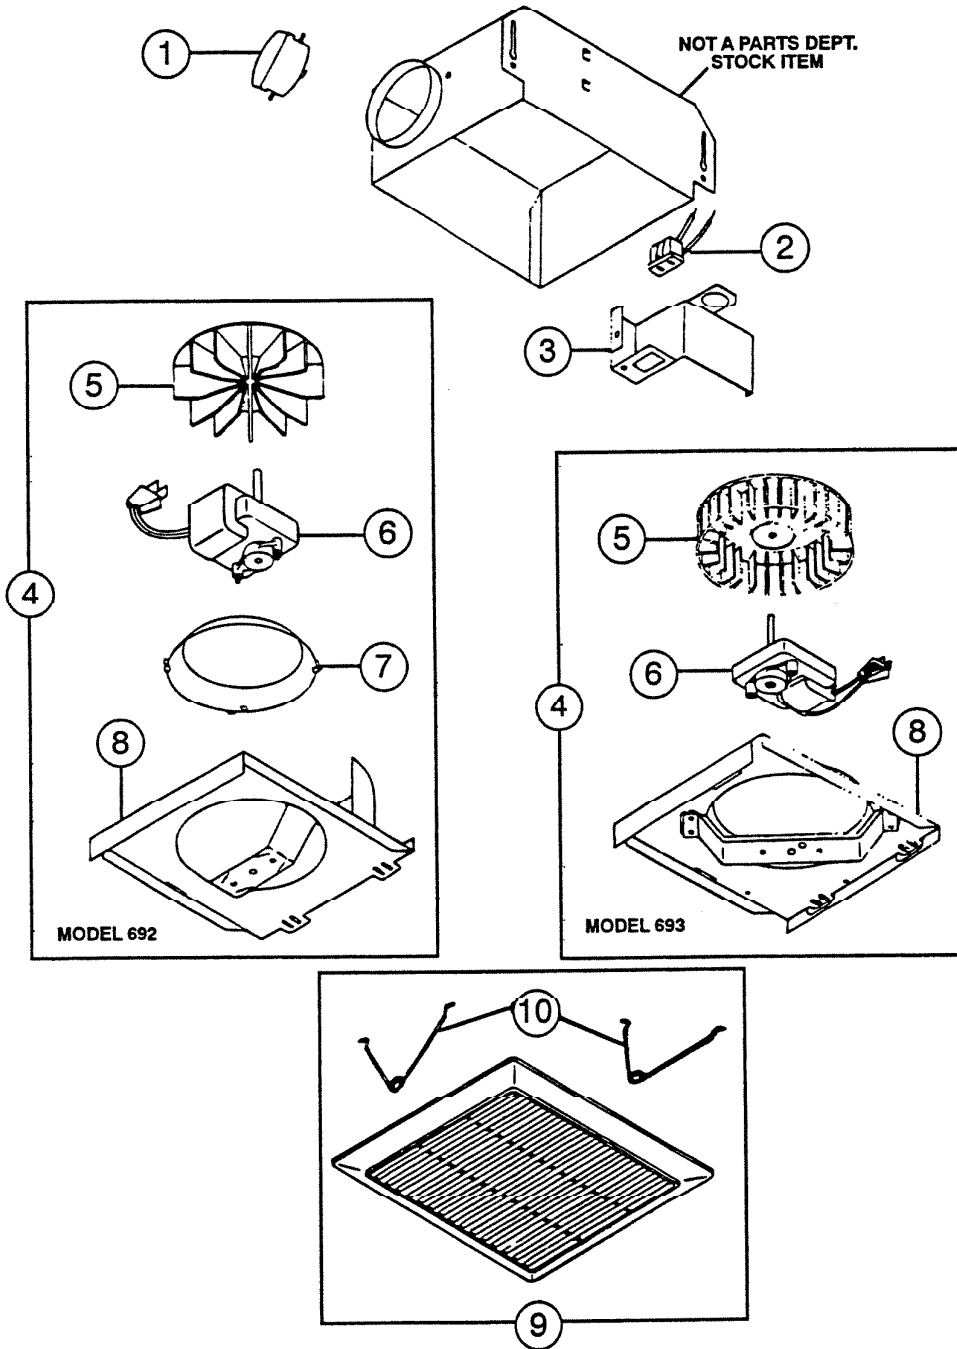

# NuTone

NuTone  
 Attn: Parts Department  
 Madison & Red Bank Rds.  
 Cincinnati, OH 45227-1599  
 Phone: (513) 527-5426  
 Fax: (513) 527-5173

(PLEASE SEE OTHER SIDE)

| REF. | ORIGINAL PART NO. | *PART DESCRIPTION       | MODEL USED ON | CURRENT REPLACEMENT PART NO. |
|------|-------------------|-------------------------|---------------|------------------------------|
| 1    | 29865             | LOUVER                  | 692<br>693    | 29865-000                    |
| 2    | 10034             | RECEPTACLE              | 692<br>693    | 10034-000                    |
| 3    | 29864             | OUTLET BOX              | 692<br>693    | 29864-000                    |
| 4    | 65083             | POWER UNIT ASSEMBLY     | 692           | 34488-000                    |
|      | 68733             |                         |               | 34488-000                    |
| 5    | 65091             | BLOWER WHEEL ASSEMBLY   | 692           | 68739-000                    |
|      | 68739             |                         | 693           |                              |
| 6    | 65089             | MOTOR                   | 692           | VOID-NOT AVAILABLE           |
|      | 68737             |                         | 693           | 68737-000                    |
| 7    | 65088             | INLET RING              | 692           | VOID-NOT AVAILABLE           |
| 8    | 65085             | MOUNTING PLATE ASSEMBLY | 692           | 68753-000                    |
|      | 68735             |                         | 693           | 68753-000                    |
| 9    | 29873             | GRILLE ASSEMBLY         | 692<br>693    | 53098-000                    |
| 10   | 29861             | SPRING — 2 REQUIRED     | 692<br>693    | 0442A-000                    |

↑

**NOTE: Always order by current part number**