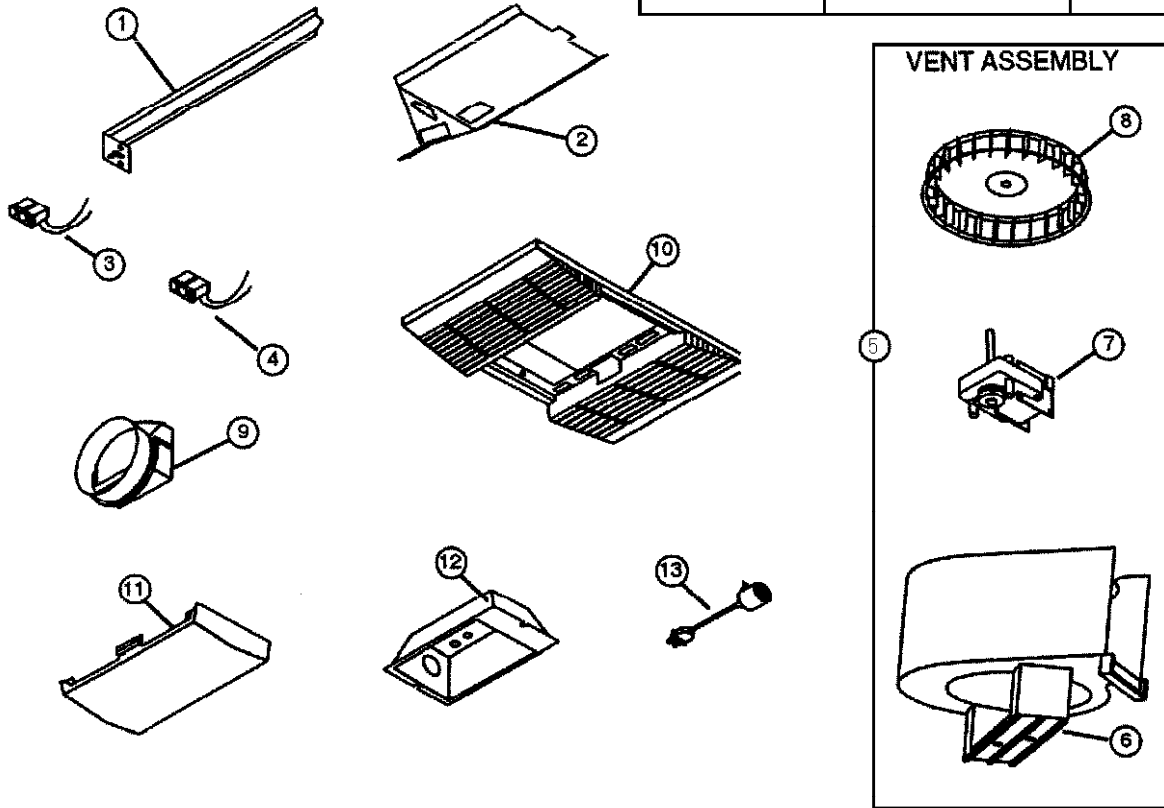

# PARTS LIST

EFFECTIVE DATE	MODEL NUMBER	PRODUCT GROUP
APRIL 1998	668RP	FAN

REF.	ORIGINAL PART NO.	PARTS DESCRIPTION	CURRENT PART NO.
1	44388	Hanger Bar	44388-000
2	88553	Outlet Box Cover	88553-000
3	66204	Receptacle-Light	66204-000
4	57976	Receptacle-Vent	57976-000
5	89849	Vent Assembly	61576-000
6	89757	Vent Scroll	2908A-000
7	89850	Motor-Vent	89850-000
8	68739	Blower Wheel Vent	82403-000
9	30652	Duct Adapter	30652-000
10	89760	Grille and Lens Assy.	89852-000
11	53740	Lens	53740-000
12	89765	Reflector	89765-000
13	35758	Lamp Socket	35758-000