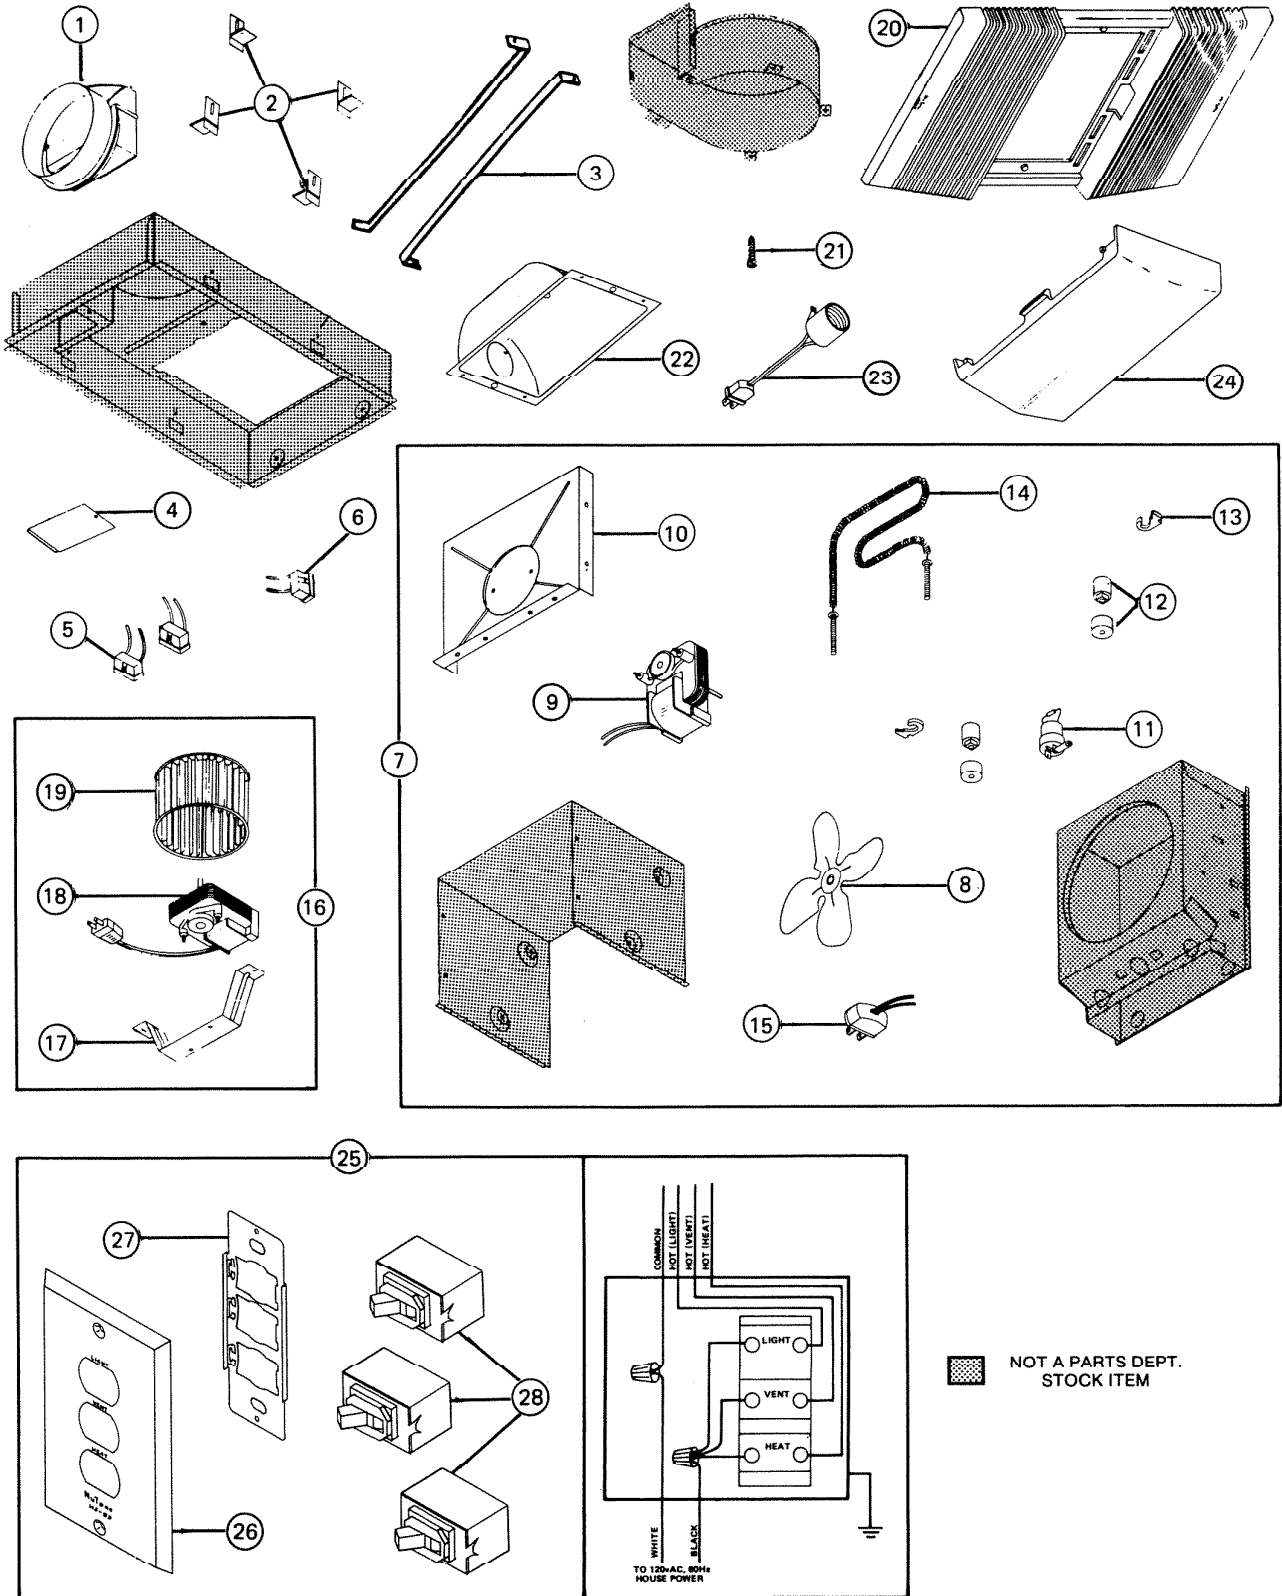

PARTS LIST

| EFFECTIVE DATE | MODEL | PRODUCT GROUP |
|----------------|----------------------------|---------------|
| JAN. 1990 | 665, 665N, 665S REVISED | HEATER |

| REF. | ORIGINAL PART NO. | * PART DESCRIPTION | | MODEL USED ON | CURRENT REPLACEMENT PART NO. |
|------|-------------------|--|-----------------|---------------|-----------------------------------|
| 1 | 56682 | DUCT ADAPTOR | | 665N/665 | 53697-000 |
| 2 | 53693 | MOUNTING BRACKET (1) - 4 Required | | 665N/665 | 53693-000 |
| 3 | 13306 | HANGER ROD SET | | 665N/665 | 1171A-000 |
| 4 | 23383 | ACCESS COVER | | 665N/665 | 57119-000 |
| 5 | 66204 | PLUG RECEPTACLE | BLACK | 665N/665 | 66204-000 |
| 6 | 18105 | PLUG RECEPTACLE | IVORY | 665N/665 | 56721-000 |
| 7 | 53698 | HEAT BOX ASSEMBLY | | 665N/665 | K4222-000 |
| 8 | 17728 | FAN BLADE | 3/16 Dia. Hub | 665N/665 | 17728-000 |
| | 6915A | | 7/32 Dia. Hub | 665 | 6915A-000 |
| 9 | 53706 | HEAT MOTOR W/FAN BLADE | | 665N/665 | 1166A-000 |
| 10 | 53705 | MOTOR PLATE | | 665N/665 | 53705-000 |
| 11 | 53702 | THERMAL FUSE LINK | | 665N/665 | 53702-000 K4227-000 |
| 12 | 69314 | INSULATOR BUSHING ASSEMBLY (1) - 2 Required | | 665N/665 | 69314-000 |
| 13 | 27546 | ELEMENT SUPPORT (1) - 6 Required | | 665N/665 | 27546-000 |
| 14 | 27593 | HEAT ELEMENT | | 665N/665 | 58120-000 |
| 15 | 54157 | PLUG ASSEMBLY | | 665N/665 | K4230-000 |
| 16 | K4237 | VENT ASSEMBLY--SEE NOTE* | W/PLASTIC WHEEL | 665N | K4237-000 |
| | 53707 | | W/METAL WHEEL | 665 | 53707-000 |
| 17 | 54067 | MOTOR MOUNT | | 665N/665 | K4239-000 |
| 18 | 53709 | VENT MOTOR | | 665N/665 | 0424A-000 |
| 19 | K3035 | BLOWER WHEEL - SEE NOTE* | PLASTIC | 665N | K3035-000 |
| | 65467 | | METAL | 665 | 65467-000 |
| 20 | 53714 | GRILLE | | 665N/665 | K4243-000 |
| 21 | 52844 | GRILLE SCREW | | 665N/665 | 52844-015 |
| 22 | 56685 | REFLECTOR | | 665N/665 | 63685-000 |
| 23 | 53717 | LAMP SOCKET | | 665N/665 | K4245-000 |
| 24 | 53740 | LENS | | 665N/665 | K4247-000 |
| 25 | 27426 | SWITCH COMPLETE | | 665S | 27426-000 |
| 26 | 27433 | WALLPLATE | | | K3377-000 |
| 27 | 27429 | STRAP | | | K3374-000 |
| 28 | 21432 | SWITCH (1) - 3 Required | | | 21432-000 |