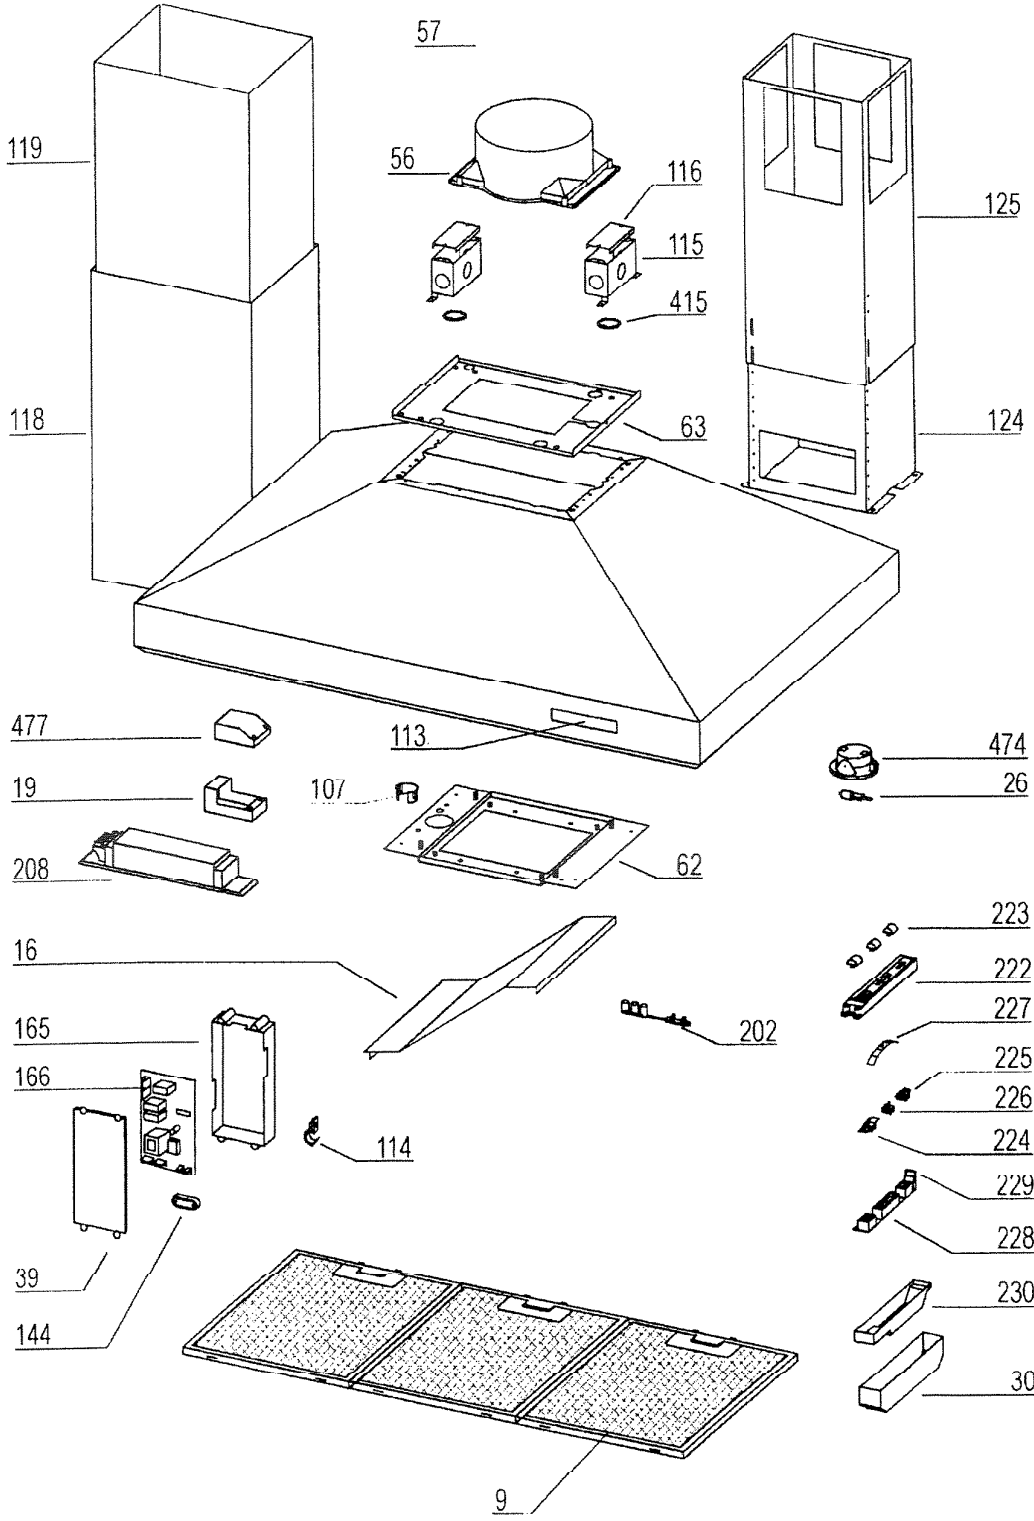

**SERVICE PARTS - LISTE PIECES DE RECHANGE -  
LISTA DE PIEZAS DE RECAMBIO**

**63000EX SERIES RANGE HOOD**

04306906

## SERVICE PARTS

**63000EX SERIES RANGE HOOD** - Parts for stainless steel models shown. For service parts for black, white, polished brass, or brushed copper models, call Broan Customer Service.

KEY NO.	PART NO.	DESCRIPTION
9	B08087149	Grease Filter
16	BE3345326	Electrical Box Support
19	B03295005	Capacitor Protection
26	B02300891	Halogen Lamp Bulb
30	B03292291	Switch Cover
39	B03294033	Control Board Box Cover
56	B03292465	Duct Connector
57	B02011004	Damper Flap
62	BE3402901	Blower Mounting Cover
63	BE3345396	Upper Support
107	B03202287	Cable Stop
113	B03202433	Nameplate
114	B03290499	Feeder Cable
115	BE3495228	Wiring Box
116	BE3334252	Wiring Box Cover
118	BE3407823	Decorative Flue Bottom
119	BE3407816	Decorative Flue Top
124	B03120185	Telescopic Structure Bottom
125	B03120186	Telescopic Structure Top
144	B03292287	Wire Clamp
165	B03294781	Control Board Box
166	B08086141	Circuit Board
202	B03292290	Feeder Cable
208	B02300729	Transformer
415	B03292169	Wire Clamp
474	B02300789	Halogen Lamp Housing
477	B03295006	Closing
*	B06107550	Switch Box Assembly (Includes Key Nos. 222, 223, 224, 225, 226, 227, 228, 229,230)
*998	B080810004	-Hardware Package