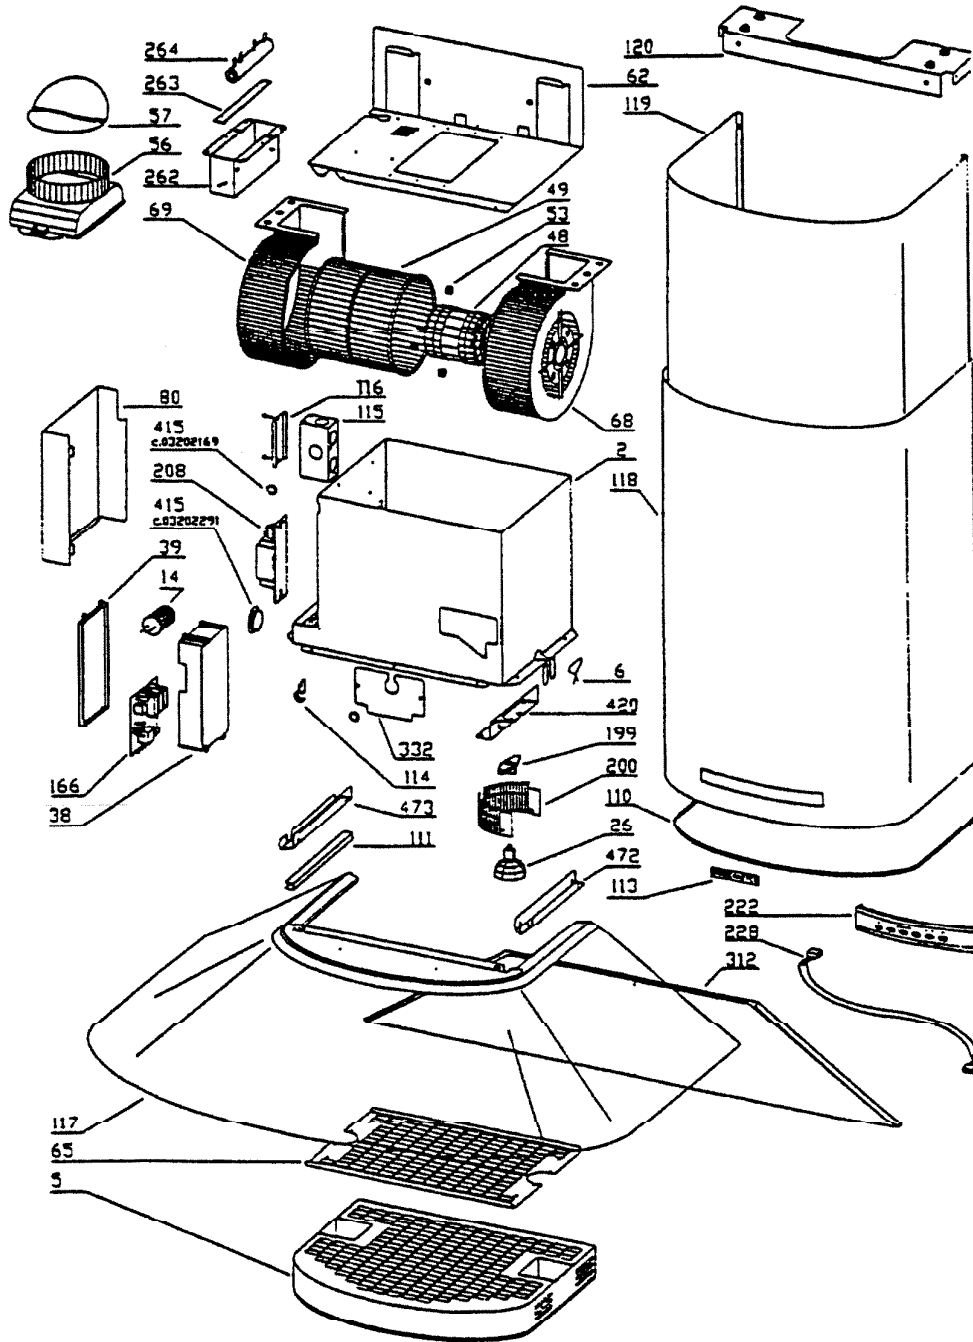

SERVICE PARTS

62000 SERIES RANGE HOOD

SERVICE PARTS

62000 SERIES RANGE HOOD

KEY NO.	PART NO.	DESCRIPTION
5	BE3401653	Filter Assembly
6	B02002340	Filter Spring
14	B02300730	Motor Capacitor
26	B02300668	Halogen Lamp Bulb
38	B03292344	Control Board Box
39	B03294033	Control Board Cover
48	B082300521	Motor
49	B03295000	Blower Wheel
53	B03202007	Rubber Washer
56	B03292292	Duct Connector
57	B02000756	Damper Flap
68	B02000295	Right Blower Housing
69	B02000296	Left Blower Housing
80	BE3334543	Wiring Cover
110	B03202430	Flue Gasket
113	99090857	Nameplate
115	BE3334250	Wiring Box
116	BE3334252	Wiring Box Cover
117	B08087279	Glass Shelf
118	B003181863	Decorative Flue Bottom
119	BE3400561	Decorative Flue Top
120	BE3334555	Flue Mounting Bracket
166	B08086610	Control Board
199	B02300727	Lamp Socket
200	B03292296	Lamp Shroud
208	B02300717	Transformer
222	B08088319	Switch Assembly
228	B02300206	Switch Cable
312	BE3401651	Back Panel
*	B06001769	Blower Assembly (Includes Key Nos. 48, 49, 53, 68, 69)
*	B06106290	Control Board Assembly (Includes Key Nos. 38, 39, 166)
*	B06106272	Motor Capacitor Assembly w/ Wires (Includes Key No. 14 & Wires)