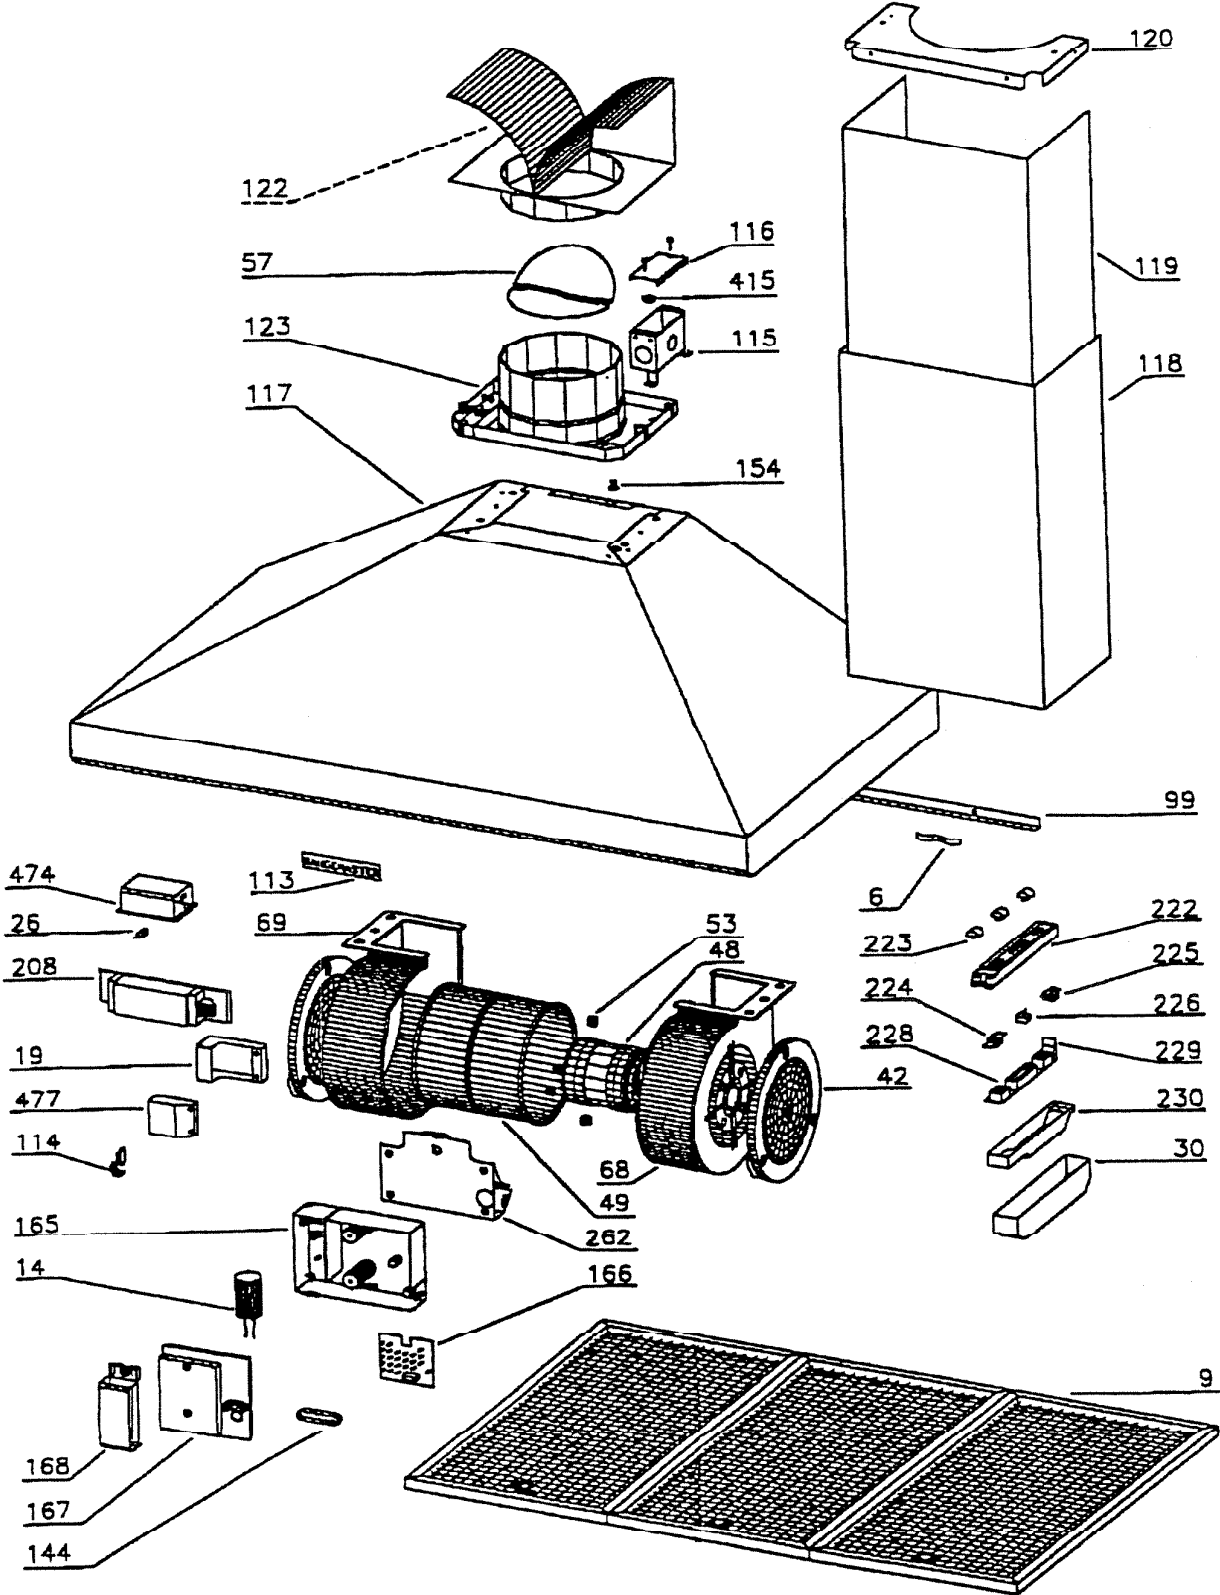

# SERVICE PARTS

## 61000 SERIES RANGE HOOD

KEY NO.	PART NO.	DESCRIPTION
6	B02000191	Filter Spring
9	B08087485	Grease Filter
14	B02300730	Motor Capacitor
19	B03295005	Terminal Box
26	B02300722	Halogen Lamp Bulb
30	B03292291	Switch Cover
42	B03290377	Ductfree Filter Bracket
48	B02310094	Motor
49	B03295000	Blower Wheel
53	B03202007	Rubber Washer
57	B02000756	Damper Flap
68	B02000293	Right Blower Housing
69	B02000294	Left Blower Housing
99	BE3334372	Filter Channel
113	B03202433	Nameplate
115	BE3495228	Wiring Box
116	BE3334252	Wiring Box Cover
118	BE3342283	Decorative Flue Bottom
119	BE3342284	Decorative Flue Top
120	B03202118	Flue Mounting Bracket
122	B08089123	Ductfree Plenum
123	B03292283	Duct Connector
144	B03292287	Wire Clamp
165	B03292161	Control Board Box
166	B08086101	Control Board
167	B03292162	Control Board Box Cover
168	B03292163	Capacitor Box Cover
208	B02300717	Transformer
223	B03292294	Switch Button
474	B02300719	Halogen Lamp Housing
477	B03295006	Terminal Cover
*	B06001768	Blower Assembly (Includes Key Nos. 42, 48, 49, 53, 68, 69)
*	B06106282	Control Board Assembly (Includes Key Nos. 144, 165, 166, 167, 168)
*	B06106286	Switch Assembly (Includes Key Nos. 222, 223, 224, 225, 226, 228, 229, 230)
*	B06106285	Motor Capacitor Assembly w/ Wires (Includes Key No. 14 & Wires)