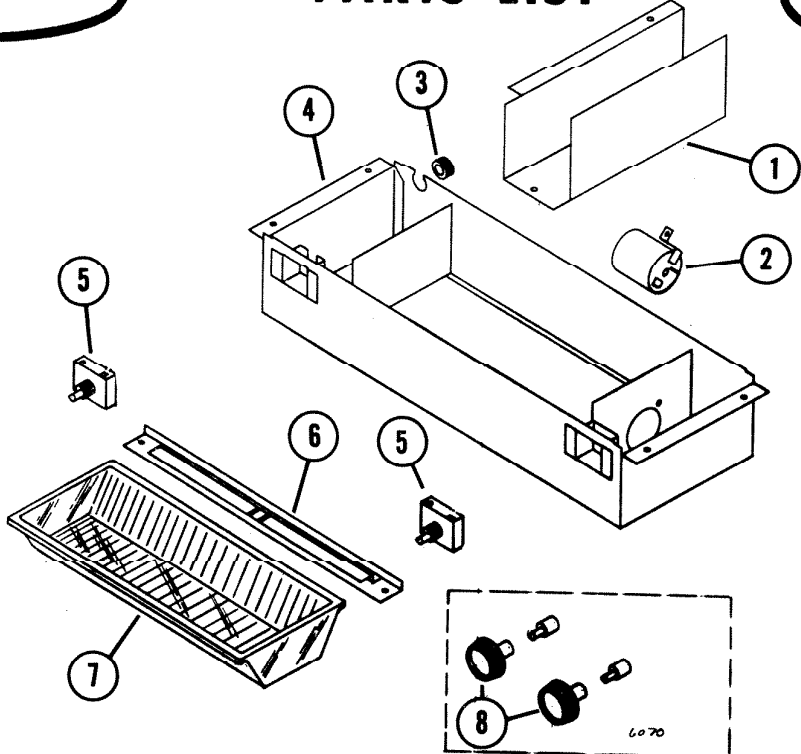

EFFECTIVE DATE
Dec. 1, 1970

NuTone PARTS LIST

MODEL
6070
HOOD

*used w/v-30
3000 rev 6000*

| REF. | PART NO. | *Part used on other model/s | PART DESCRIPTION |
|------|-----------------------|-----------------------------|---|
| 1 | 13020 | | Inspection Cover |
| 2 | 14979 | * | Lamp Socket |
| 3 | 10058 | * | Grommet |
| 4 | 13004 | * | Housing Assy. |
| 5 | 17482 | * | Switch Fan or Light |
| 6 | 13006 | * | Lens Retainer |
| 7 | 13019 | * | Lens |
| 8 | 23479 <i>21231</i> | | Envelope Assy. (Knob Set) <i>variable fan switch</i> |