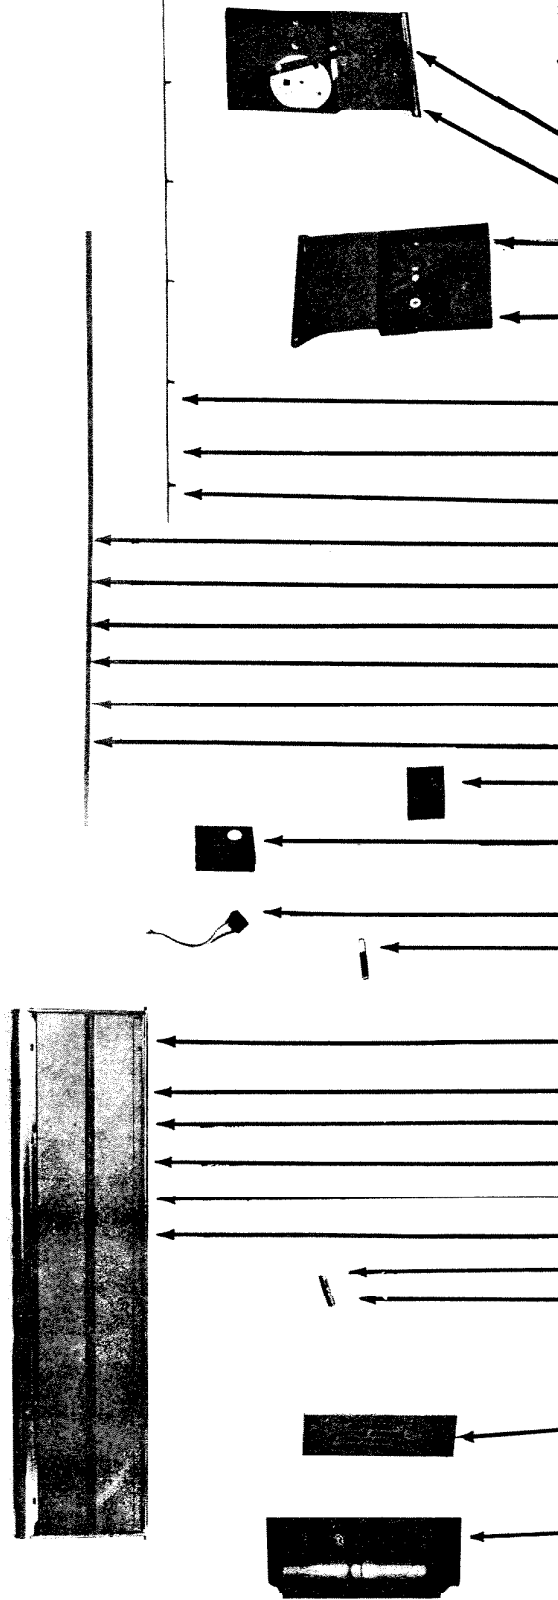

6000 pull out used with  
3081/3091

## Parts Price List

Model No. 6000

PART NO.	PART DESCRIPTION
18944	Mechanism Ass'y - right hand (Alum)
18945	Mechanism Ass'y - right hand (Copper)
18947	Mechanism Ass'y - left hand (Alum)
18948	Mechanism Ass'y - left hand (copper)
69163	Stud Strap Ass'y w/Acorn Nuts (30")
69164	Stud Strap Ass'y w/Acorn Nuts (36")
69165	Stud Strap Ass'y w/Acorn Nuts (42")
19026-14	Molding (Aluminum 30")
19027-14	Molding (Aluminum 36")
19028-14	Molding (Aluminum 42")
19026-22	Molding (Copper 30")
19027-22	Molding (Copper 36")
19028-22	Molding (Copper 42")
17413	Outlet Box Cover
18940	Outlet Box
10034	Receptacle
18963	Spring
18970	Hood Front Ass'y (Aluminum 30")
18974	Hood Front Ass'y (Aluminum 36")
18978	Hood Front Ass'y (Aluminum 42")
18971	Hood Front Ass'y (Copper 30")
18975	Hood Front Ass'y (Copper 36")
18979	Hood Front Ass'y (Copper 42")
19009	Name Plate (Aluminum)
19008	Name Plate (Copper)
17946	Louver Ass'y.
17940	Duct Ass'y. Hood body, specify size and color or description of part needed or model number