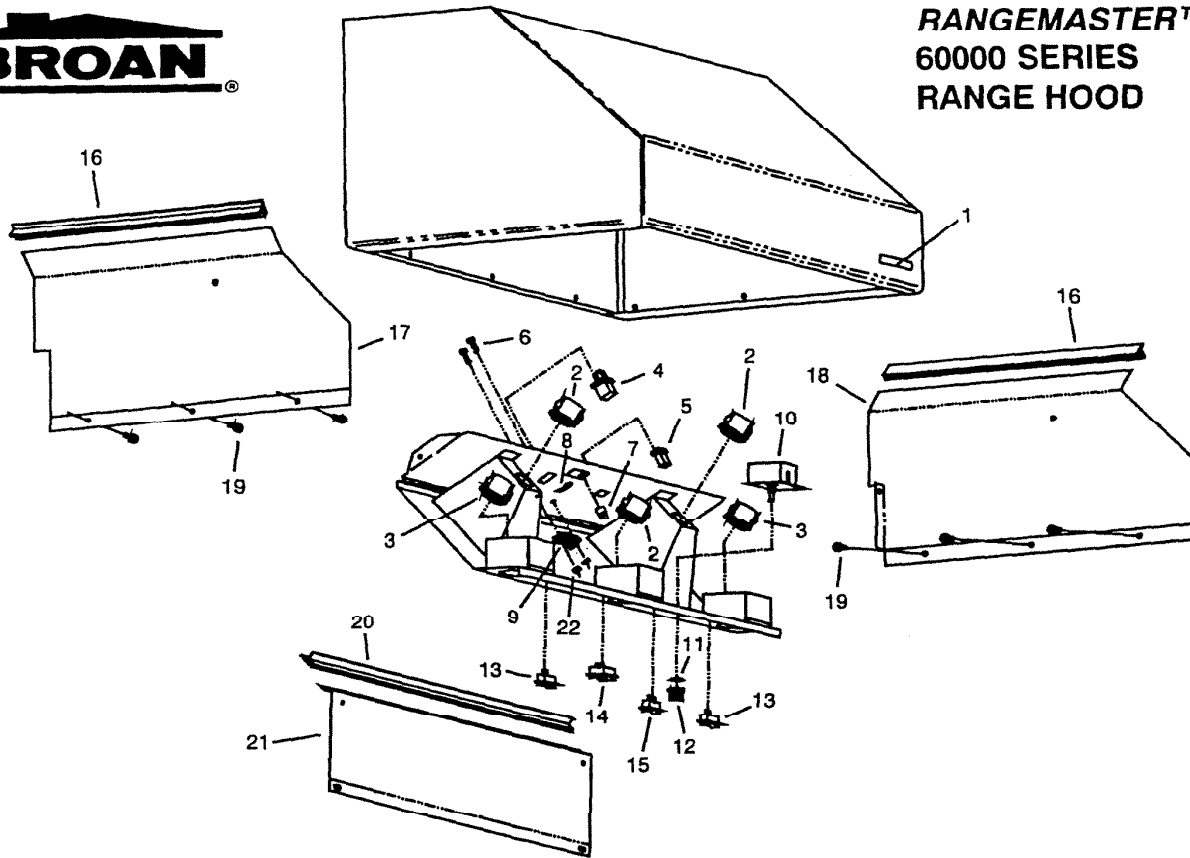

SERVICE PARTS

RANGEMASTER™ 60000 SERIES RANGE HOOD

KEY NO.	PART NUMBER	DESCRIPTION	QTY.
1	99090857	Nameplate	1
2	99270976	Lamp Socket f/ Halogen	3
3	97014167	Lamp Socket f/ Warming	2
4	99270979	Male Plug	1
5	97014164	Female Receptacle	1
6	99160377	Screw, #6-32 x 5/8 Machine*	2
7	99030138	Thermostat	1
8	99390015	Ground Clip	1
9	97014165	Terminal Block	1
10	97010758	Speed Control	1
11	99260491	Nut, Speed Control	1
12	99360118	Knob, Speed Control	1
13	99030171	Switch, Heat Lamp	2
14	99030227	Switch, Light	1
15	99030229	Switch, Illuminated, Fan	1
16	99110885	Side Seal	2
17	98007918	Side Liner, Left	1
18	98007917	Side Liner, Right	1
19	99150478	Screw, #8-18 x 3/8*	14, (18‡‡)
20	99110884	Rear Seal	1, (2‡‡‡)
21		Rear Liner	1
	98007902	30" Rear Liner	
	98007904	36" Rear Liner	
	98007906	42" Rear Liner	

KEY NO.	PART NUMBER	DESCRIPTION	QTY.
	98007908	48" Rear Liner	
	98007910	54" Rear Liner	
	98007912	60" Rear Liner	
	98007914	66" Rear Liner	
	98007916	72" Rear Liner	
22	99260428	Nut, 6-32 x 5/16*	2
**	99010248	Filter, 9" wide	
**	99010249	Filter, 12" wide	
**	99010250	Filter, 15" wide	
**	99010251	Filter, 18" wide	
**	97007475	Parts Bag (Contains (4) #10-16 x 1 1/2 Slotted Pan Hd. Screws*)	2
**	99270978	Wire Harness	1, (2‡)
**	97014166	Wire Assembly, 11" White	1
**	97010591	Wire Assembly, 9" Black	2