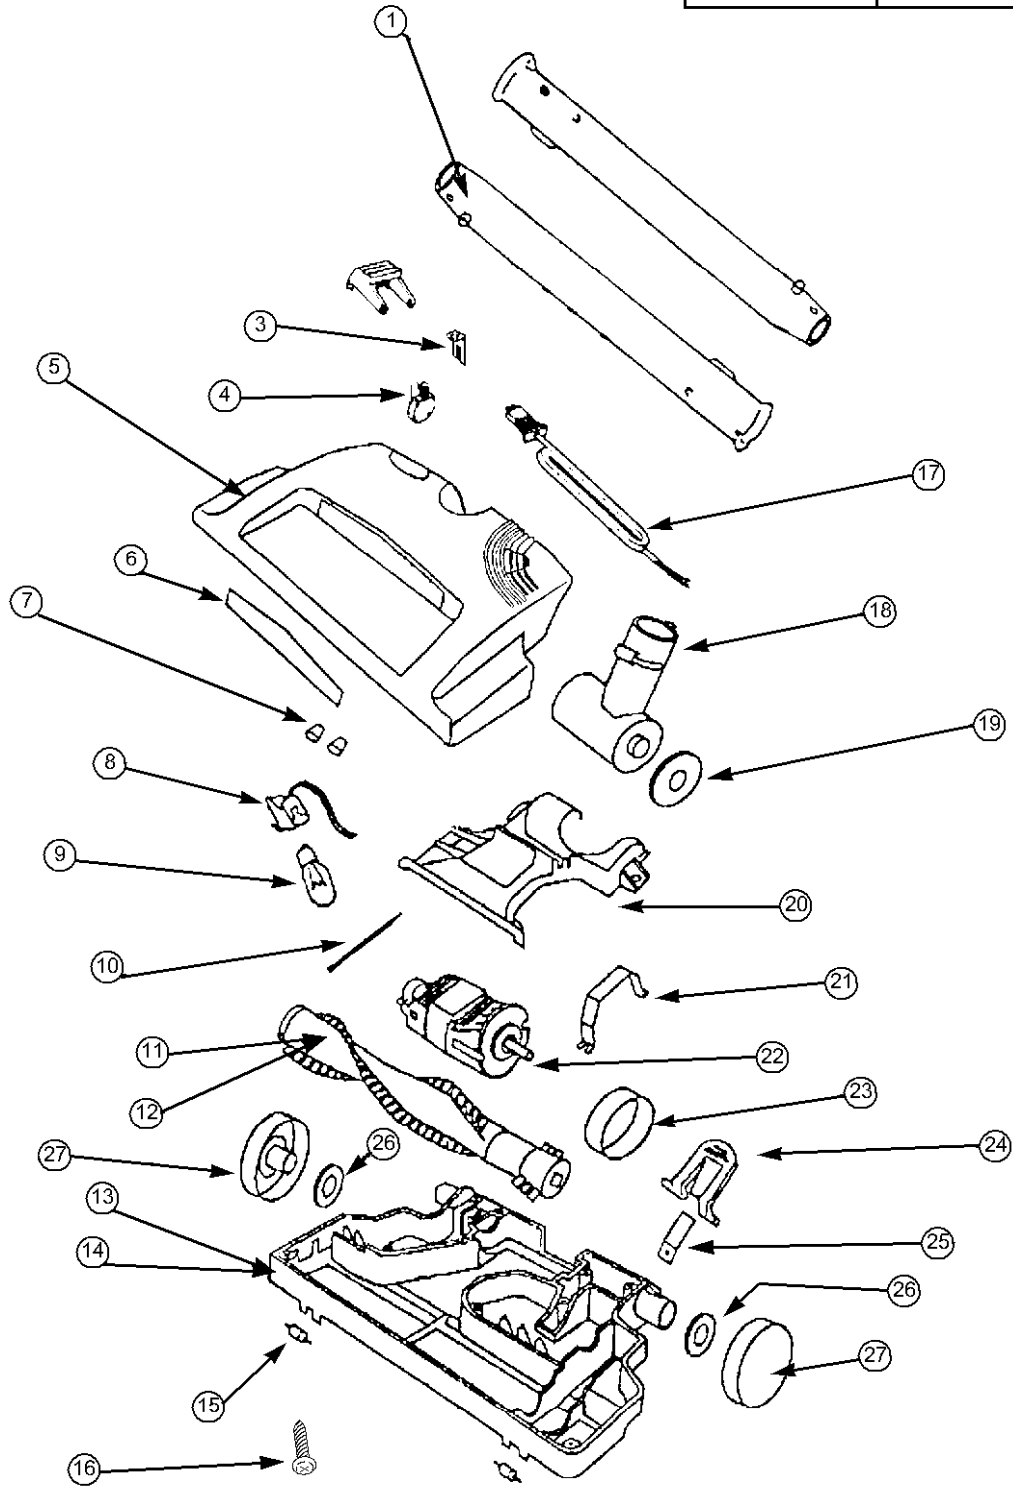

PARTS LIST

EFFECTIVE DATE	MODEL NUMBER	PRODUCT GROUP
MARCH 1997	599	CENTRAL CLEANING

NuTone®

NuTone
 Attn: Parts Department
 Madison & Red Bank Rds.
 Cincinnati, OH 45227-1599
 Phone: (513) 527-5426
 Fax: (513) 527-5173

REF.	ORIGINAL PART NO.	PART DESCRIPTION	CURRENT REPLACEMENT PART NO.
1	5905A	Straight Wand	5905A-000
2	0125B	Switch Button	VOID-NOT AVAILABLE
3	0126B	Switch Clip	VOID-NOT AVAILABLE
4	0127B	Switch Assembly	VOID-NOT AVAILABLE
5	0128B	Hood and Graphics Assembly	VOID-NOT AVAILABLE
6	0129B	Lens	0129B-000
7	0130B	Wire Nut	0130B-000
8	0131B	Headlight Socket Assembly	0131B-000
9	9123A	Bulb	9123A-000
10	0132B	Wire and Terminal	0132B-000
11	0133B	Distributor Assembly (Beater Bar)	0133B-000
12	0134B	Distributor Cap	0134B-000
13,14	0135B	Base Assembly	0797B-000
15	0137B	Wheel and Axle Assembly	0137B-000
16	0138B	Screw (10)	0138B-000
17	0139B	Cord Assembly	0139B-000
18	0140B	Handle Socket	0140B-000
19	0141B	Felt Gasket	0141B-000
20	0142B	Air Duct Cover Assembly	0142B-000
21	0143B	Motor Strap	0143B-000
22	0144B	Motor Assembly	0144B-000
23	0145B	Belt	61105-000
24	0146B	Foot Pedal	0146B-000
25	0147B	Spring	0147B-000
26	0148B	Felt Washer (1)	0148B-000
27	0149B	Rear Wheel (1)	0149B-000

↑
**NOTE: Always order by
current part number**