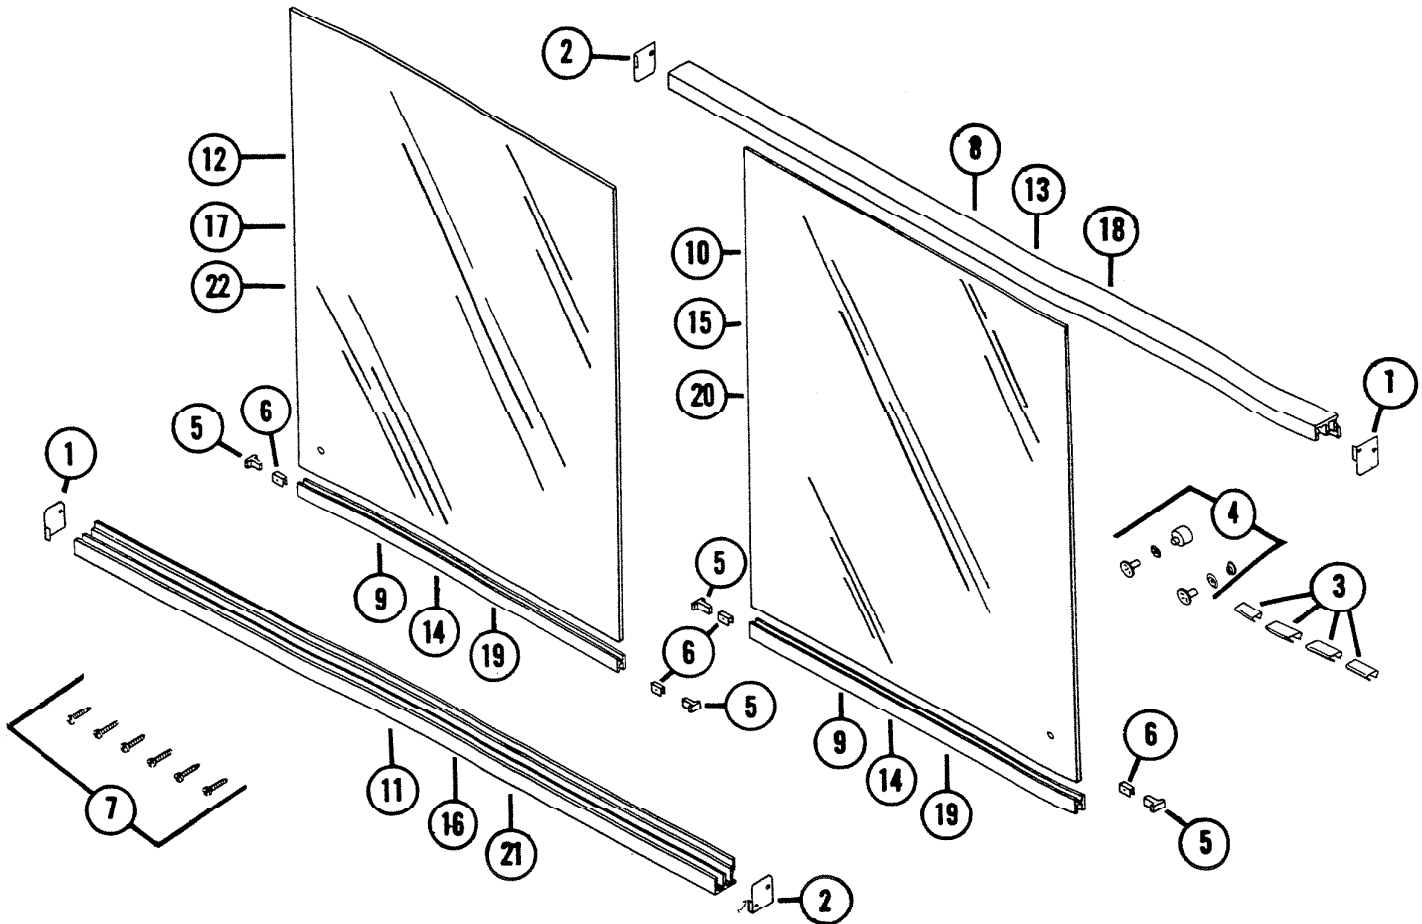

EFFECTIVE DATE

May 1, 1971

NuTone PARTS LIST

MODEL
536, 548, 560
Bathroom Cabinets

REF.	PART NO.	*Part used on other model/s	PART DESCRIPTION
<u>COMMON PARTS</u>			
1	90488		End Cap. R. H.
2	90489		End Cap. L. H.
3	90507		Guide - Top (4 required)
4	90214		Knob - 2 required
5	90501		Bumper
6	90500		Wheel Assy.
7	90491		Hardware Set (Mnt. Screws) <u>Model 536</u>
8	90487		Top Rail
9	90499		Shoe

PLEASE SEE OTHER SIDE

Order Parts From: PARTS DEPT. C/O

NuTone

Madison and Red Bank Rds., Cincinnati, O. 45227

REF.	PART NO.	*Part used on other model/s	PART DESCRIPTION
10	90502		Mirror - R. H.
11	90512		Bottom Rail
12	90505		Mirror - L. H.
13	90518		Top Rail <u>Model 548</u>
14	90525		Shoe
15	90526		Mirror - R. H.
16	90520		Bottom Rail
17	90528		Mirror - L. H.
18	90535		Top Rail <u>Model 560</u>
19	90542		Shoe
20	90543		Mirror - R. H.
21	90537		Bottom Rail
22	90545		Mirror - L. H.