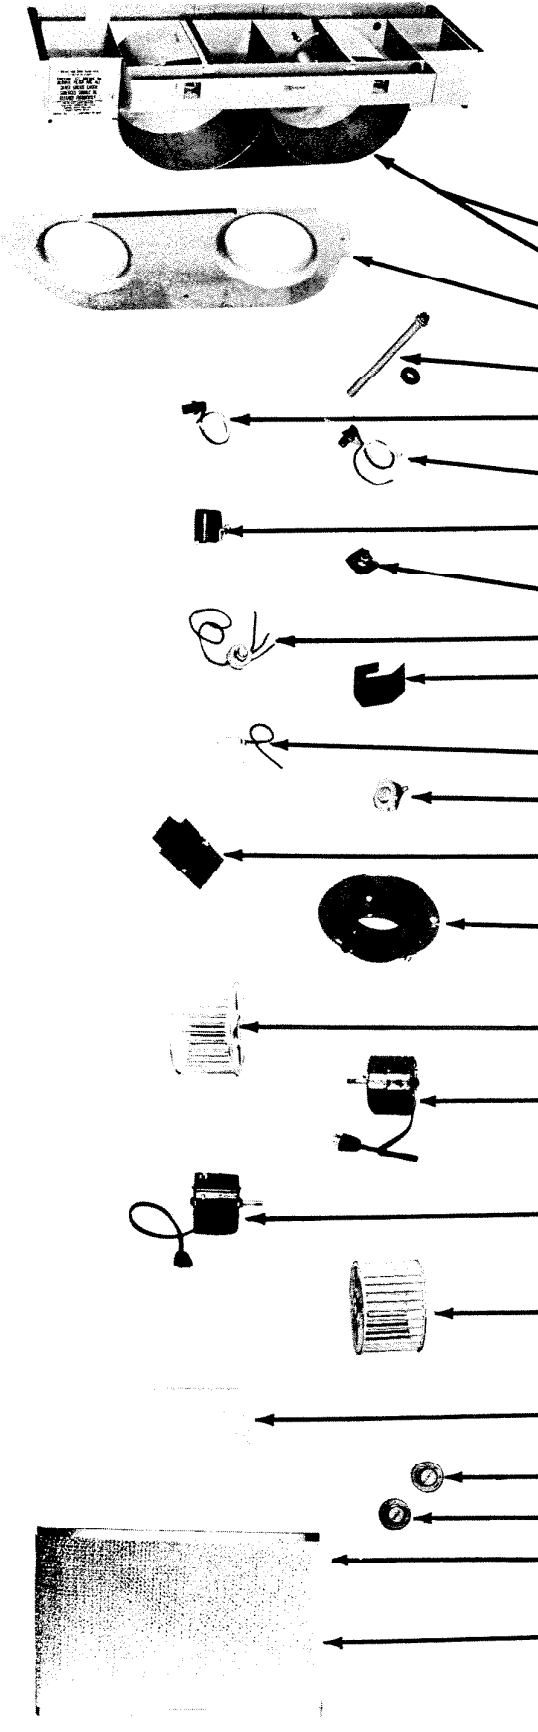

**NUTONE, INC.** Effective  
June 15, 1964

**Parts Price List**

**Model No. 5001 & 5002**

PART NO.	PART DESCRIPTION	LIST PRICE
69160	Fan Housing Only - Copper	
69161	Fan Housing Only - Aluminum	
13657	Venturi Plate Ass'y.	
69162	Wiring Tube w/nuts & grommet	
10034	Fan receptacle (can be used at right or left side)	
17473	Male Plug	
14979	Lamp Socket (can be used at right or left side)	
17482	Light Switch (2-position)	
13616	Fan Switch (3-position)	
13621	Switch Guard (can be used at right or left side)	
13618	Indicator Light Ass'y.	
13633	Motor Mounting Plate Ass'y. (for left or right side)	
13655	Blower Wheel - left side (C.C.W. Rotation)	
13664	Motor (C.C.W. rotation) left side - Number on Motor Data Plate -- #118-186 or TL-325	
13663	Motor (C.W. rotation) right side -- Number on Motor Data Plate -- #118-185 or TL-324	
13654	Blower Wheel - right side (C.W. rotation)	
17628	Lens (can be used on right or left side)	
13529	Knob set (1-fan & 1-light) Copper	
13530	Knob set (1-fan & 1-light) Aluminum	
13665	Filter Frame - Complete - Copper	
13666	Filter Frame - Complete - Aluminum	
	Hood body specify size and color or description of part needed or model number	

PRICES SUBJECT TO CHANGE WITHOUT NOTICE

Order Parts From: **NUTONE**  
P.O. Box 27  
Cincinnati 27, Ohio