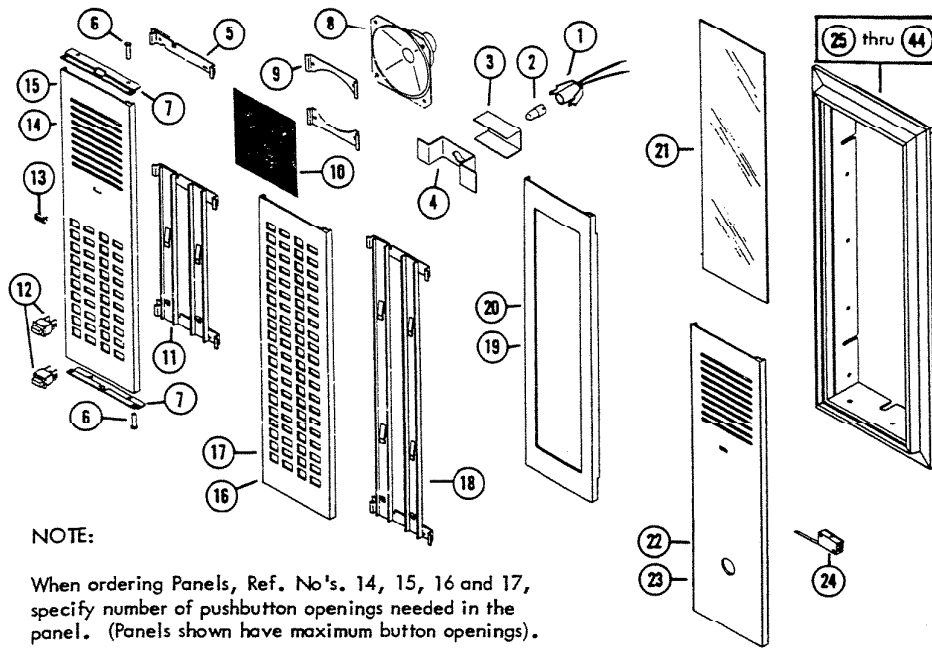

PARTS LIST

MODEL	493 Series ELECTRONICS
EFFECTIVE DATE	January 1, 1972

REF.	PART NO.	Part used on other models.	NOMENCLATURE
<u>COMMON PARTS</u>			
1	31886		Lamp Socket
2	39050		Lamp
3	39049		Lamp Shield
4	38152		Lamp Holder
5	41022	*	Lock Assy.
6	23718	*	Hinge Pin (2 required)
7	38143	*	Mounting Bracket - Door
8	36548	*	Speaker