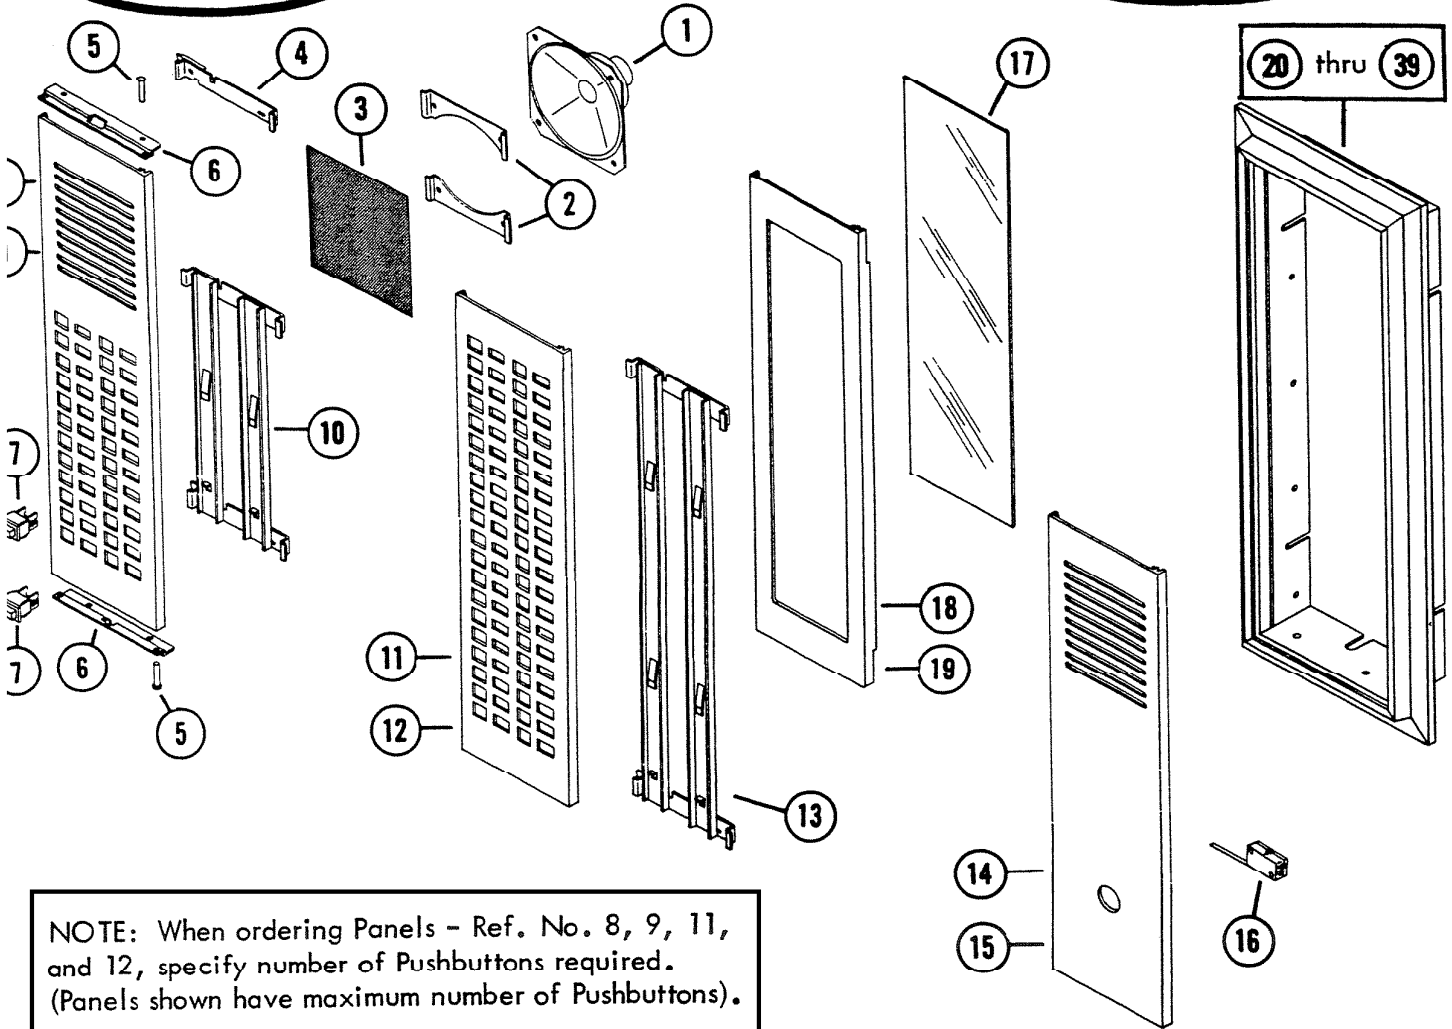

# NuTone PARTS LIST

MODEL  
492 Series  
Electronics

NOTE: When ordering Panels - Ref. No. 8, 9, 11, and 12, specify number of Pushbuttons required. (Panels shown have maximum number of Pushbuttons).

REF.	PART NO.	*Part used on other model/s	PART DESCRIPTION
<u>COMMON PARTS</u>			
1	36548	*	Speaker
2	38145	*	Mounting Plate - Speaker
3	38146	*	Decor Panel
4	40122	*	Lock Assy.
5	23718	*	Hinge Pin
6	28143	*	Mounting Bracket - Door
7	3721	*	Pushbutton Complete
-	39045	*	Spring used with Lock Assy.