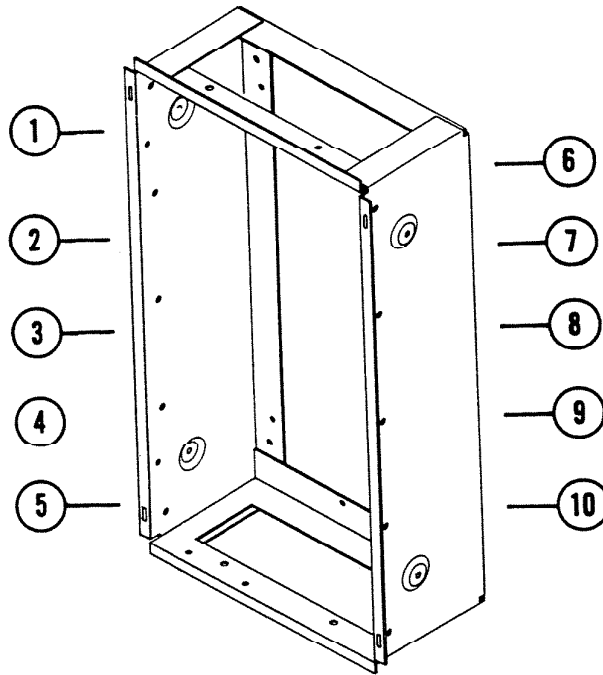

EFFECTIVE DATE
February 1, 1971

NuTone PARTS LIST

MODEL
490 thru 490-10
A Units

REF.	PART NO.	*Part used on other model/s	PART DESCRIPTION
1	40983		"A" Housing Assy. - Model 490-1
2	40984		"A" Housing Assy. - Model 490-2
3	40985		"A" Housing Assy. - Model 490-3
4	40986		"A" Housing Assy. - Model 490-4
5	40987		"A" Housing Assy. - Model 490-5
6	40988		"A" Housing Assy. - Model 490-6
7	40989		"A" Housing Assy. - Model 490-7
8	40990		"A" Housing Assy. - Model 490-8
9	40991		"A" Housing Assy. - Model 490-9
10	40992		"A" Housing Assy. - Model 490-10
-	23719		Envelope Assembly - All