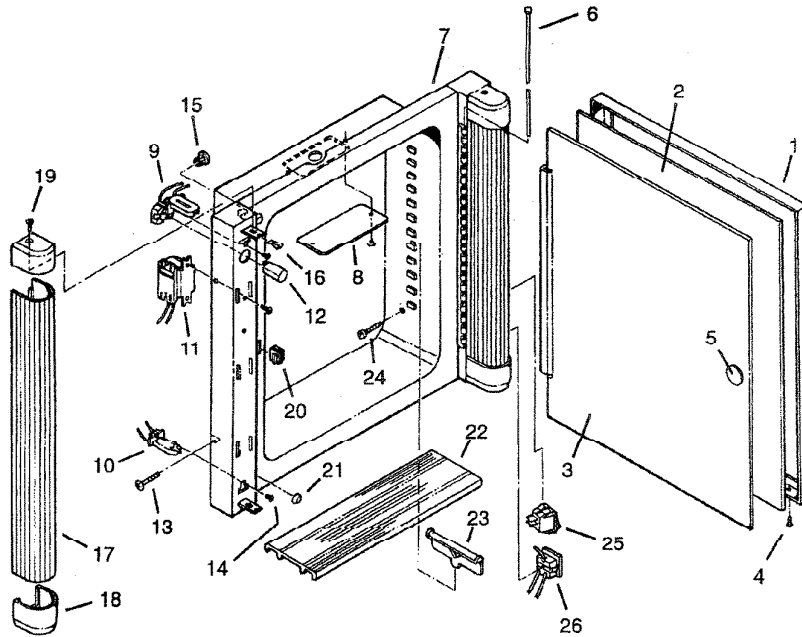

## SERVICE PARTS

KEY NO.	PART NO.	DESCRIPTION
1	5100	Frame, Stainless
2	2021	Mirror
3	97013488P	Door Back Assembly
4	7145	Screw, #4-24 x 1/8"
5	7188	Magnet Plate
6	-----	Hinge Pin
7	97013487F	Body Assembly
8	3450P	Wire Box Cover
9	1515	Socket, Top (2 req.)
10	1514	Socket, Bottom (2 req.)
11	1500	Ballast (2 req.)
12	99270553	Starter (2 req.)
13	7140	Screw, #8 x 1/2" (6 req.)
14	7143	Screw, #6 x 1/4" (10 req.)

KEY NO.	PART NO.	DESCRIPTION
15	7122	Rushing (2 req.)
16	99260545	Tinnerman Clip (4 req.)
17	99111058	Light Lens (2 req.)
18	99111041	End Cap (4 req.)
19	99160394	Screw, #6-32 x 5/8" (4 req.)
20	7100	Magnet
21	7189	Bumper (2 req.)
22	7005	Shelf (2 req.)
23	3330	Shelf Bracket (4 req.)
24	7154	Mounting Screw, #8 x 1 1/2" (4 req.)
25	99030247	Switch
26	99271149	Receptacle