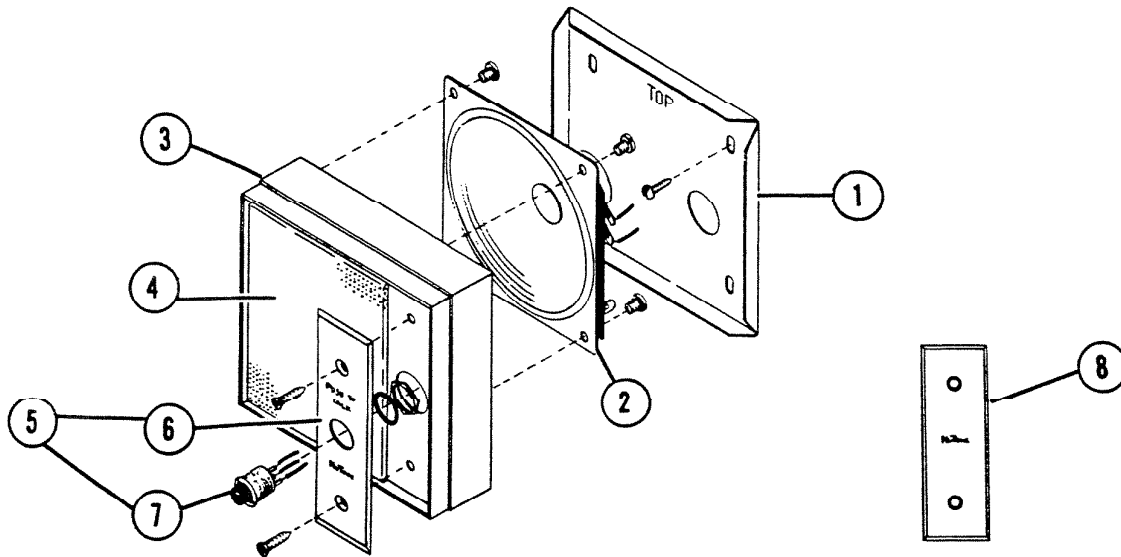

EFFECTIVE

May 1, 1967

NUTONE

MODEL

412

PARTS - LIST

REF	PART-NO.		PART DESCRIPTION
1	32268	*	Mounting Plate
2	36015	*	Speaker, 3-1/2"
3	32267	*	Cover Box w/Ref. No. 4.
4	32271	*	Grille
5	40435		Switch and Insert Assembly Ref. No's 6 and 7.
6	32269		Switch Insert
7	34546		Switch (Including Nut and L' Washer)
8	40437		Envelope Assembly (Blank Insert)
-	40436		Envelope Assembly (Mounting Screws)

PRICES SUBJECT TO
CHANGE WITHOUT NOTICE

Order Parts From: NUTONE, INC.
P. O. BOX 27
Cincinnati, Ohio 45227

Printed in U. S. A.

*Part used on other model/s