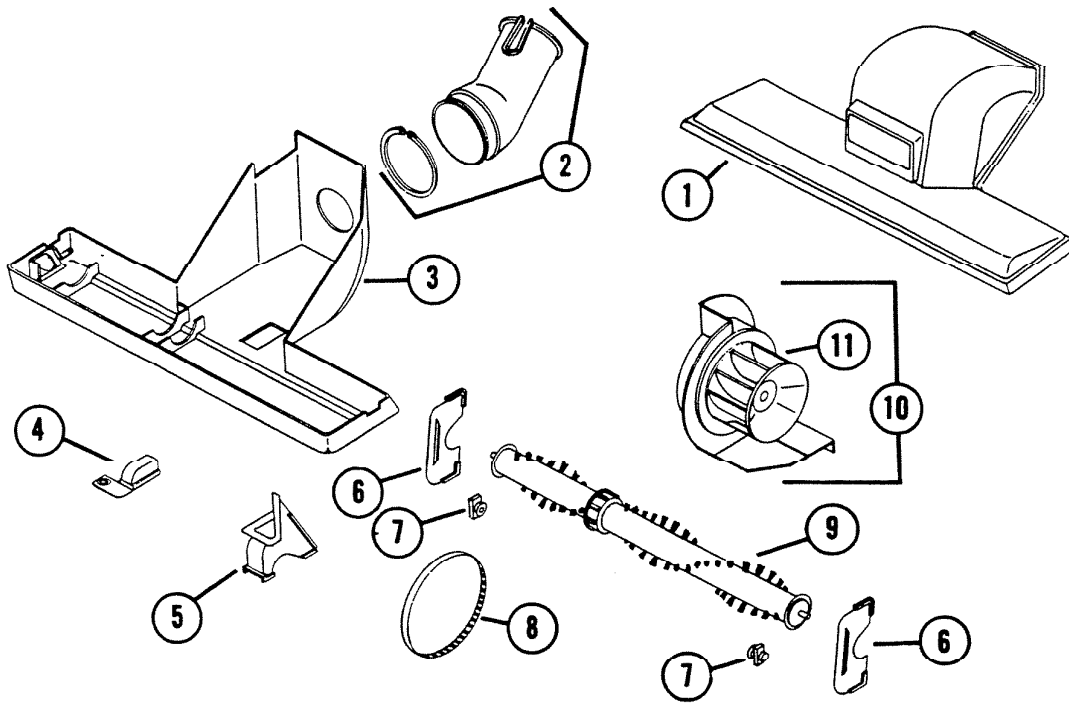

PARTS LIST

MODEL	390 POWER BRUSH
-------	--------------------

REF. NO.	PART NO.	DESCRIPTION
1	60284-000	COVER ASSEMBLY
2	60285-000	ELBOW KIT
3	60296-000	BOTTOM HOUSING
4	60266-000	BOTTOM PLUG
5	60265-000	BELT GUARD
6	60270-000	DUST BAFFLE (1) (2 REQUIRED)
7	60268-000	BRUSH BEARING (1) (2 REQUIRED)
8	60269-000	DRIVE BELT
9	60267-000	BRUSH ASSEMBLY
10	69229-000	TURBINE & SUPPORT ASSEMBLY
11	60288-000	TURBINE KIT