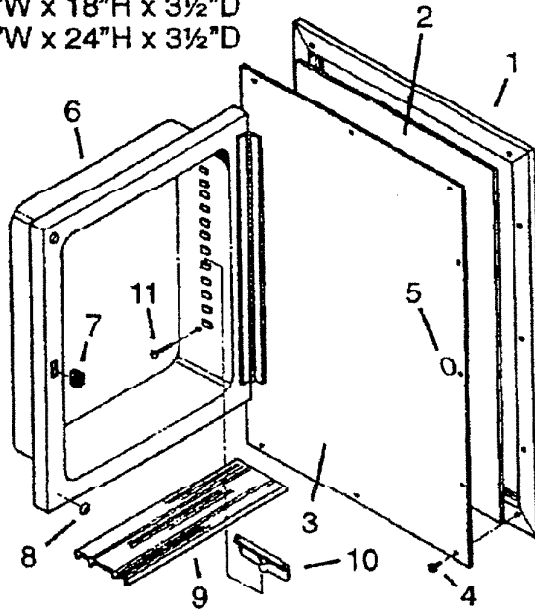

3890

WALL OPENINGS: 14"W x 18"H x 3½"D
14"W x 24"H x 3½"D

SERVICE PARTS

KEY NO.	PART NO.	DESCRIPTION
1	97013535	Door Frame - Oak
	97013536	Door Frame - Mahogany
2	99050191	Mirror
3	97013805P	Door Back
4	99220305	Screw, #6 x ½" (14 req.)
5	7188	Magnet Plate
6	3087P	Body (14 x 24 x 3½)
	3018P	Body (14 x 18 x 3½)
7	7106	Magnet
8	7189	Bumper (2 req.)
9	7005	Shelf (2 req.-3018P) (3 req.-3087P)
10	3330	Shelf Bracket (4 req. - 3018P) (6 req. - 3087P)
11	7154	Mounting Screw, #8 x 1½" (4 req.)