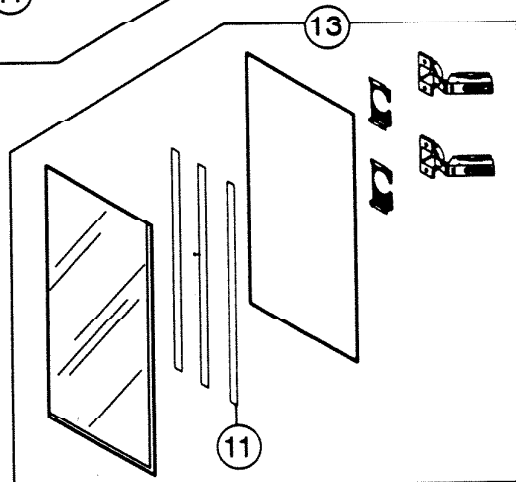

NuTone PARTS LIST

EFFECTIVE DATE	MODEL NUMBER	PRODUCT GROUP
DECEMBER 1993	3830LBE 3836LBE NEW	BATH CABINET

REF.	ORIGINAL PART NO.	*PART DESCRIPTION	MODEL USED ON	CURRENT REPLACEMENT PART NO.	
1	M7099	HINGE BASEPLATE – requires 6	3830LBE 3836LBE	9020M-000	
—	M2531	SCREW – #6-32 x ½ PH FLAT HD “F”	3830LBE 3836LBE	M2531-015	
—	27603	SCREW – #8-32 x 5/16 HEX/W HD “TR”	3830LBE 3836LBE	27603-015	
—	L3236	GROUND SCREW	3830LBE 3836LBE	L3236-000	
2	M2879	FIXTURE COVER ASSEMBLY COMPLETE	3830LBE	M6326-000	
	M2880		3836LBE	M6328-000	
3	M2391	FIXTURE COVER	3830LBE	M2391-000	
	M2392		3836LBE	M2392-000	
4	M2102	HARNESS SET – 3 socket	requires 1	3830LBE 3836LBE	M2102-000
			requires 2		
5	M2101	HARNESS SET – 2 socket – requires 1	3830LBE	M2101-000	
6	M2598	MIRROR – beveled	3830LBE	M2598-000	
	M2599		3836LBE	M2599-000	
7	M2561	FIBER WASHER	requires 5	3830LBE 3836LBE	M2561-000
			requires 6		
8	M2560	WASHER	requires 5	3830LBE 3836LBE	M2560-039
			requires 6		
9	M2136	FINISHING NUT	requires 5	3830LBE 3836LBE	M2136-039
			requires 6		
10	M2856	LEFT HAND DOOR ASSEMBLY COMPLETE	3830LBE	M6431-000	
	M2857		3836LBE	M6418-000	
11	95953	DOUBLE FACED TAPE	3830LBE 3836LBE	95953-000	
12	M2860	CENTER DOOR ASSEMBLY COMPLETE	3830LBE	M6407-000	
	M2861		3836LBE	M6410-000	
13	M2864	RIGHT HAND DOOR ASSEMBLY COMPLETE	3830LBE	M6430-000	
	M2865		3836LBE	M6417-000	
14	M6349	HARDWARE BAG ASSEMBLY – see note	3830LBE 3836LBE	M6349-000	
15	M2104	SCREW – #6 x 3/16 PH TRUSS HD “B” – requires 4	3830LBE 3836LBE	M2104-015	
16	52842	SCREW – #8 x 1¼ PH PAN HD “A” – requires 8	3830LBE 3836LBE	52842-015	

NOTE: HARDWARE BAG ASSEMBLY CONTAINS:
(8) Screws #8 x 1¼ PH PAN HD “A”
(4) Screws #6 x 3/16 PH TRUSS HD “B”
(1 strip of 6) White Bumpers

NOTE: Always order by current part number