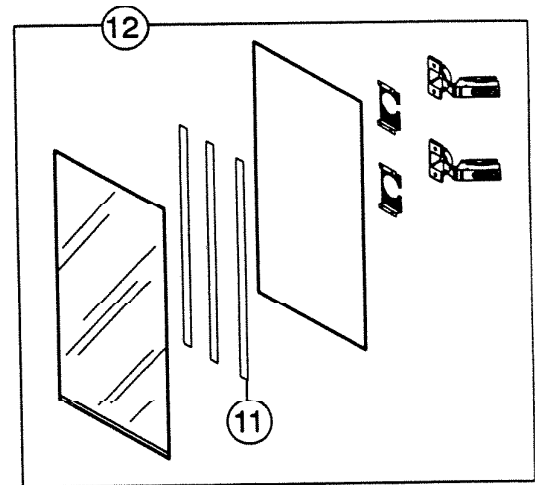

NuTone PARTS LIST

EFFECTIVE DATE	MODEL NUMBER	PRODUCT GROUP
DECEMBER 1993	3830LBE 3836LBE NEW	BATH CABINET

REF.	ORIGINAL PART NO.	*PART DESCRIPTION	MODEL USED ON	CURRENT REPLACEMENT PART NO.	
1	M7099	HINGE BASEPLATE – requires 6	3830LBE 3836LBE	9020M-000	
—	M2531	SCREW – #6-32 x ½ PH FLAT HD “F”	3830LBE 3836LBE	M2531-015	
—	27603	SCREW – #8-32 x 5/16 HEX/W HD “TR”	3830LBE 3836LBE	27603-015	
—	L3236	GROUND SCREW	3830LBE 3836LBE	L3236-000	
2	M2879	FIXTURE COVER ASSEMBLY COMPLETE	3830LBE	M6326-000	
	M2880		3836LBE	M6328-000	
3	M2391	FIXTURE COVER	3830LBE	M2391-000	
	M2392		3836LBE	M2392-000	
4	M2102	HARNESS SET – 3 socket	requires 1	3830LBE 3836LBE	M2102-000
			requires 2		
5	M2101	HARNESS SET – 2 socket – requires 1	3830LBE	M2101-000	
6	M2598	MIRROR – beveled	3830LBE	M2598-000	
	M2599		3836LBE	M2599-000	
7	M2561	FIBER WASHER	requires 5	3830LBE 3836LBE	M2561-000
			requires 6		
8	M2560	WASHER	requires 5	3830LBE 3836LBE	M2560-039
			requires 6		
9	M2136	FINISHING NUT	requires 5	3830LBE 3836LBE	M2136-039
			requires 6		
10	M2856	LEFT HAND DOOR ASSEMBLY COMPLETE	3830LBE	M6431-000	
	M2857		3836LBE	M6418-000	
11	95953	DOUBLE FACED TAPE	3830LBE 3836LBE	95953-000	
12	M2860	CENTER DOOR ASSEMBLY COMPLETE	3830LBE	M6407-000	
	M2861		3836LBE	M6410-000	
13	M2864	RIGHT HAND DOOR ASSEMBLY COMPLETE	3830LBE	M6430-000	
	M2865		3836LBE	M6417-000	
14	M6349	HARDWARE BAG ASSEMBLY – see note	3830LBE 3836LBE	M6349-000	
15	M2104	SCREW – #6 x 3/16 PH TRUSS HD “B” – requires 4	3830LBE 3836LBE	M2104-015	
16	52842	SCREW – #8 x 1¼ PH PAN HD “A” – requires 8	3830LBE 3836LBE	52842-015	

NOTE: HARDWARE BAG ASSEMBLY CONTAINS:
(8) Screws #8 x 1¼ PH PAN HD “A”
(4) Screws #6 x 3/16 PH TRUSS HD “B”
(1 strip of 6) White Bumpers

NOTE: Always order by current part number