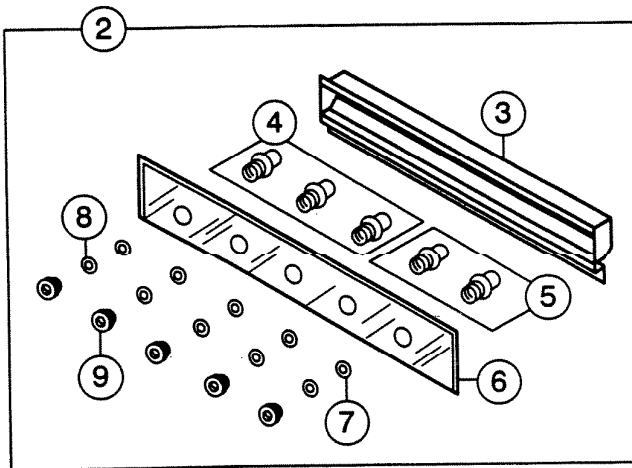

NuTone PARTS LIST

EFFECTIVE DATE	MODEL NUMBER	PRODUCT GROUP
DECEMBER 1993	3830LBE 3836LBE NEW	BATH CABINET

REF.	ORIGINAL PART NO.	*PART DESCRIPTION	MODEL USED ON	CURRENT REPLACEMENT PART NO.	
1	M7099	HINGE BASEPLATE – requires 6	3830LBE 3836LBE	9020M-000	
—	M2531	SCREW – #6-32 x ½ PH FLAT HD “F”	3830LBE 3836LBE	M2531-015	
—	27603	SCREW – #8-32 x 5/16 HEX/W HD “TR”	3830LBE 3836LBE	27603-015	
—	L3236	GROUND SCREW	3830LBE 3836LBE	L3236-000	
2	M2879	FIXTURE COVER ASSEMBLY COMPLETE	3830LBE	M6326-000	
	M2880		3836LBE	M6328-000	
3	M2391	FIXTURE COVER	3830LBE	M2391-000	
	M2392		3836LBE	M2392-000	
4	M2102	HARNESS SET – 3 socket	requires 1	3830LBE 3836LBE	M2102-000
			requires 2		
5	M2101	HARNESS SET – 2 socket – requires 1	3830LBE	M2101-000	
6	M2598	MIRROR – beveled	3830LBE	M2598-000	
	M2599		3836LBE	M2599-000	
7	M2561	FIBER WASHER	requires 5	3830LBE 3836LBE	M2561-000
			requires 6		
8	M2560	WASHER	requires 5	3830LBE 3836LBE	M2560-039
			requires 6		
9	M2136	FINISHING NUT	requires 5	3830LBE 3836LBE	M2136-039
			requires 6		
10	M2856	LEFT HAND DOOR ASSEMBLY COMPLETE	3830LBE	M6431-000	
	M2857		3836LBE	M6418-000	
11	95953	DOUBLE FACED TAPE	3830LBE 3836LBE	95953-000	
12	M2860	CENTER DOOR ASSEMBLY COMPLETE	3830LBE	M6407-000	
	M2861		3836LBE	M6410-000	
13	M2864	RIGHT HAND DOOR ASSEMBLY COMPLETE	3830LBE	M6430-000	
	M2865		3836LBE	M6417-000	
14	M6349	HARDWARE BAG ASSEMBLY – see note	3830LBE 3836LBE	M6349-000	
15	M2104	SCREW – #6 x 3/16 PH TRUSS HD “B” – requires 4	3830LBE 3836LBE	M2104-015	
16	52842	SCREW – #8 x 1¼ PH PAN HD “A” – requires 8	3830LBE 3836LBE	52842-015	

NOTE: HARDWARE BAG ASSEMBLY CONTAINS:
(8) Screws #8 x 1¼ PH PAN HD “A”
(4) Screws #6 x 3/16 PH TRUSS HD “B”
(1 strip of 6) White Bumpers

NOTE: Always order by current part number