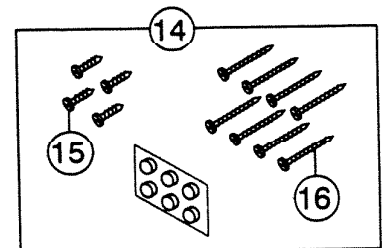

NuTone PARTS LIST

EFFECTIVE DATE	MODEL NUMBER	PRODUCT GROUP
DECEMBER 1993	3830LBE 3836LBE NEW	BATH CABINET

REF.	ORIGINAL PART NO.	*PART DESCRIPTION	MODEL USED ON	CURRENT REPLACEMENT PART NO.	
1	M7099	HINGE BASEPLATE – requires 6	3830LBE 3836LBE	9020M-000	
—	M2531	SCREW – #6-32 x ½ PH FLAT HD “F”	3830LBE 3836LBE	M2531-015	
—	27603	SCREW – #8-32 x 5/16 HEX/W HD “TR”	3830LBE 3836LBE	27603-015	
—	L3236	GROUND SCREW	3830LBE 3836LBE	L3236-000	
2	M2879	FIXTURE COVER ASSEMBLY COMPLETE	3830LBE	M6326-000	
	M2880		3836LBE	M6328-000	
3	M2391	FIXTURE COVER	3830LBE	M2391-000	
	M2392		3836LBE	M2392-000	
4	M2102	HARNESS SET – 3 socket	requires 1	3830LBE 3836LBE	M2102-000
			requires 2		
5	M2101	HARNESS SET – 2 socket – requires 1	3830LBE	M2101-000	
6	M2598	MIRROR – beveled	3830LBE	M2598-000	
	M2599		3836LBE	M2599-000	
7	M2561	FIBER WASHER	requires 5	3830LBE 3836LBE	M2561-000
			requires 6		
8	M2560	WASHER	requires 5	3830LBE 3836LBE	M2560-039
			requires 6		
9	M2136	FINISHING NUT	requires 5	3830LBE 3836LBE	M2136-039
			requires 6		
10	M2856	LEFT HAND DOOR ASSEMBLY COMPLETE	3830LBE	M6431-000	
	M2857		3836LBE	M6418-000	
11	95953	DOUBLE FACED TAPE	3830LBE 3836LBE	95953-000	
12	M2860	CENTER DOOR ASSEMBLY COMPLETE	3830LBE	M6407-000	
	M2861		3836LBE	M6410-000	
13	M2864	RIGHT HAND DOOR ASSEMBLY COMPLETE	3830LBE	M6430-000	
	M2865		3836LBE	M6417-000	
14	M6349	HARDWARE BAG ASSEMBLY – see note	3830LBE 3836LBE	M6349-000	
15	M2104	SCREW – #6 x 3/16 PH TRUSS HD “B” – requires 4	3830LBE 3836LBE	M2104-015	
16	52842	SCREW – #8 x 1¼ PH PAN HD “A” – requires 8	3830LBE 3836LBE	52842-015	

NOTE: HARDWARE BAG ASSEMBLY CONTAINS:
(8) Screws #8 x 1¼ PH PAN HD “A”
(4) Screws #6 x 3/16 PH TRUSS HD “B”
(1 strip of 6) White Bumpers

NOTE: Always order by current part number