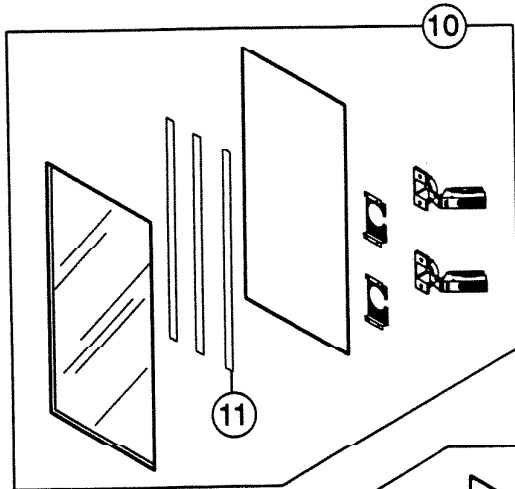

NuTone PARTS LIST

EFFECTIVE DATE	MODEL NUMBER	PRODUCT GROUP
DECEMBER 1993	3830LBE 3836LBE NEW	BATH CABINET

REF.	ORIGINAL PART NO.	*PART DESCRIPTION	MODEL USED ON	CURRENT REPLACEMENT PART NO.	
1	M7099	HINGE BASEPLATE – requires 6	3830LBE 3836LBE	9020M-000	
—	M2531	SCREW – #6-32 x ½ PH FLAT HD “F”	3830LBE 3836LBE	M2531-015	
—	27603	SCREW – #8-32 x 5/16 HEX/W HD “TR”	3830LBE 3836LBE	27603-015	
—	L3236	GROUND SCREW	3830LBE 3836LBE	L3236-000	
2	M2879	FIXTURE COVER ASSEMBLY COMPLETE	3830LBE	M6326-000	
	M2880		3836LBE	M6328-000	
3	M2391	FIXTURE COVER	3830LBE	M2391-000	
	M2392		3836LBE	M2392-000	
4	M2102	HARNESS SET – 3 socket	requires 1	3830LBE 3836LBE	M2102-000
			requires 2		
5	M2101	HARNESS SET – 2 socket – requires 1	3830LBE	M2101-000	
6	M2598	MIRROR – beveled	3830LBE	M2598-000	
	M2599		3836LBE	M2599-000	
7	M2561	FIBER WASHER	requires 5	3830LBE 3836LBE	M2561-000
			requires 6		
8	M2560	WASHER	requires 5	3830LBE 3836LBE	M2560-039
			requires 6		
9	M2136	FINISHING NUT	requires 5	3830LBE 3836LBE	M2136-039
			requires 6		
10	M2856	LEFT HAND DOOR ASSEMBLY COMPLETE	3830LBE	M6431-000	
	M2857		3836LBE	M6418-000	
11	95953	DOUBLE FACED TAPE	3830LBE 3836LBE	95953-000	
12	M2860	CENTER DOOR ASSEMBLY COMPLETE	3830LBE	M6407-000	
	M2861		3836LBE	M6410-000	
13	M2864	RIGHT HAND DOOR ASSEMBLY COMPLETE	3830LBE	M6430-000	
	M2865		3836LBE	M6417-000	
14	M6349	HARDWARE BAG ASSEMBLY – see note	3830LBE 3836LBE	M6349-000	
15	M2104	SCREW – #6 x 3/16 PH TRUSS HD “B” – requires 4	3830LBE 3836LBE	M2104-015	
16	52842	SCREW – #8 x 1¼ PH PAN HD “A” – requires 8	3830LBE 3836LBE	52842-015	

NOTE: HARDWARE BAG ASSEMBLY CONTAINS:
(8) Screws #8 x 1¼ PH PAN HD “A”
(4) Screws #6 x 3/16 PH TRUSS HD “B”
(1 strip of 6) White Bumpers

NOTE: Always order by current part number