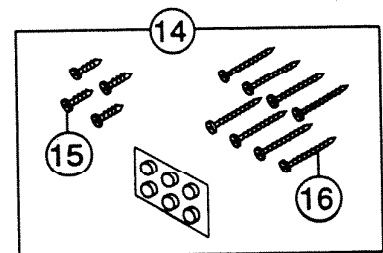

NuTone PARTS LIST

EFFECTIVE DATE	MODEL NUMBER	PRODUCT GROUP
DECEMBER 1993	3730LBE 3736LBE NEW	BATH CABINET

REF.	ORIGINAL PART NO.	*PART DESCRIPTION	MODEL USED ON	CURRENT REPLACEMENT PART NO.	
1	M7099	HINGE BASEPLATE – requires 6	3730LBE 3736LBE	M7099-000	
—	M2531	SCREW – #6-32 x ½ PH FLAT HD “F”	3730LBE 3736LBE	M2531-015	
—	27603	SCREW – #8-32 x 5/16 HEX/W HD “TR”	3730LBE 3736LBE	27603-015	
—	L3236	GROUND SCREW	3730LBE 3736LBE	L3236-000	
2	M2884	FIXTURE COVER ASSEMBLY COMPLETE	3730LBE	M2884-000	
	M2885		3736LBE	M2885-000	
3	M2391	FIXTURE COVER	3730LBE	M2391-000	
	M2392		3736LBE	M2392-000	
4	M2102	HARNESS SET – 3 socket	requires 1 requires 2	3730LBE 3736LBE	M2102-000
5	M2101	HARNESS SET – 2 socket – requires 1	3730LBE	M2101-000	
6	M2603	MIRROR – beveled	3730LBE	M2603-000	
	M2604		3736LBE	M2604-000	
7	M2561	FIBER WASHER	requires 5 requires 6	3730LBE 3736LBE	M2561-000
8	M2560	WASHER	requires 5 requires 6	3730LBE 3736LBE	M2560-039
9	M2136	FINISHING NUT	requires 5 requires 6	3730LBE 3736LBE	M2136-039
10	M6408	LEFT HAND DOOR ASSEMBLY COMPLETE	3730LBE	M6408-000	
	M6411		3736LBE	M6411-000	
11	95953	DOUBLE FACED TAPE	3730LBE 3736LBE	95953-000	
12	M6407	CENTER DOOR ASSEMBLY COMPLETE	3730LBE	M6407-000	
	M6410		3736LBE	M6410-000	
13	M6406	RIGHT HAND DOOR ASSEMBLY COMPLETE	3730LBE	M6406-000	
	M6409		3736LBE	M6409-000	
14	M6349	HARDWARE BAG ASSEMBLY – see note	3730LBE 3736LBE	M6349-000	
15	M2104	SCREW – #6 x 3/16 PH TRUSS HD “B” – requires 4	3730LBE 3736LBE	M2104-015	
16	52842	SCREW – #8 x 1¼ PH PAN HD “A” – requires 8	3730LBE 3736LBE	52842-015	

NOTE: HARDWARE BAG ASSEMBLY CONTAINS:
(8) Screws #8 x 1¼ PH PAN HD “A”
(4) Screws #6 x 3/16 PH TRUSS HD “B”
(1 strip of 6) White Bumpers

NOTE: Always order by
current part number