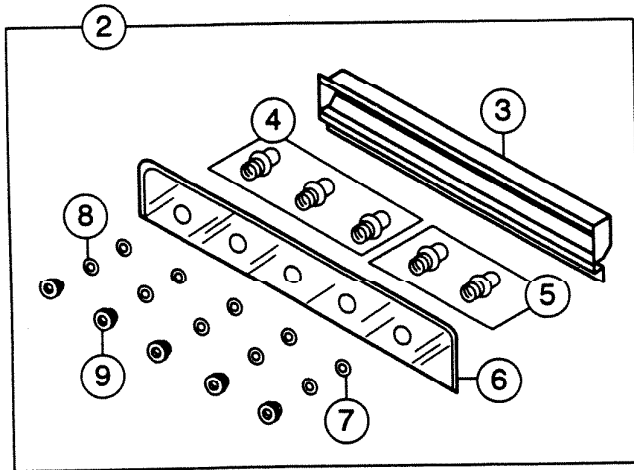

NuTone PARTS LIST

EFFECTIVE DATE	MODEL NUMBER	PRODUCT GROUP
DECEMBER 1993	3730LBE 3736LBE NEW	BATH CABINET

REF.	ORIGINAL PART NO.	*PART DESCRIPTION	MODEL USED ON	CURRENT REPLACEMENT PART NO.	
1	M7099	HINGE BASEPLATE – requires 6	3730LBE 3736LBE	M7099-000	
—	M2531	SCREW – #6-32 x ½ PH FLAT HD “F”	3730LBE 3736LBE	M2531-015	
—	27603	SCREW – #8-32 x 5/16 HEX/W HD “TR”	3730LBE 3736LBE	27603-015	
—	L3236	GROUND SCREW	3730LBE 3736LBE	L3236-000	
2	M2884	FIXTURE COVER ASSEMBLY COMPLETE	3730LBE	M2884-000	
	M2885		3736LBE	M2885-000	
3	M2391	FIXTURE COVER	3730LBE	M2391-000	
	M2392		3736LBE	M2392-000	
4	M2102	HARNESS SET – 3 socket	requires 1 requires 2	3730LBE 3736LBE	M2102-000
5	M2101	HARNESS SET – 2 socket – requires 1	3730LBE	M2101-000	
6	M2603	MIRROR – beveled	3730LBE	M2603-000	
	M2604		3736LBE	M2604-000	
7	M2561	FIBER WASHER	requires 5 requires 6	3730LBE 3736LBE	M2561-000
8	M2560	WASHER	requires 5 requires 6	3730LBE 3736LBE	M2560-039
9	M2136	FINISHING NUT	requires 5 requires 6	3730LBE 3736LBE	M2136-039
10	M6408	LEFT HAND DOOR ASSEMBLY COMPLETE	3730LBE	M6408-000	
	M6411		3736LBE	M6411-000	
11	95953	DOUBLE FACED TAPE	3730LBE 3736LBE	95953-000	
12	M6407	CENTER DOOR ASSEMBLY COMPLETE	3730LBE	M6407-000	
	M6410		3736LBE	M6410-000	
13	M6406	RIGHT HAND DOOR ASSEMBLY COMPLETE	3730LBE	M6406-000	
	M6409		3736LBE	M6409-000	
14	M6349	HARDWARE BAG ASSEMBLY – see note	3730LBE 3736LBE	M6349-000	
15	M2104	SCREW – #6 x 3/16 PH TRUSS HD “B” – requires 4	3730LBE 3736LBE	M2104-015	
16	52842	SCREW – #8 x 1¼ PH PAN HD “A” – requires 8	3730LBE 3736LBE	52842-015	

NOTE: HARDWARE BAG ASSEMBLY CONTAINS:
(8) Screws #8 x 1¼ PH PAN HD “A”
(4) Screws #6 x 3/16 PH TRUSS HD “B”
(1 strip of 6) White Bumpers

NOTE: Always order by
current part number