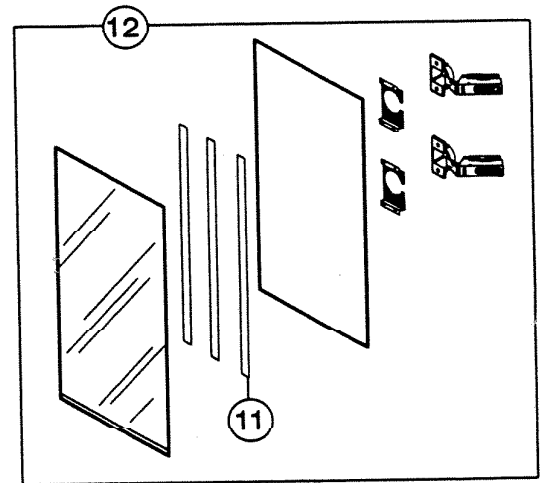

NuTone PARTS LIST

EFFECTIVE DATE	MODEL NUMBER	PRODUCT GROUP
DECEMBER 1993	3730LBE 3736LBE NEW	BATH CABINET

REF.	ORIGINAL PART NO.	*PART DESCRIPTION	MODEL USED ON	CURRENT REPLACEMENT PART NO.	
1	M7099	HINGE BASEPLATE – requires 6	3730LBE 3736LBE	M7099-000	
—	M2531	SCREW – #6-32 x ½ PH FLAT HD “F”	3730LBE 3736LBE	M2531-015	
—	27603	SCREW – #8-32 x 5/16 HEX/W HD “TR”	3730LBE 3736LBE	27603-015	
—	L3236	GROUND SCREW	3730LBE 3736LBE	L3236-000	
2	M2884	FIXTURE COVER ASSEMBLY COMPLETE	3730LBE	M2884-000	
	M2885		3736LBE	M2885-000	
3	M2391	FIXTURE COVER	3730LBE	M2391-000	
	M2392		3736LBE	M2392-000	
4	M2102	HARNESS SET – 3 socket	requires 1 requires 2	3730LBE 3736LBE	M2102-000
5	M2101	HARNESS SET – 2 socket – requires 1	3730LBE	M2101-000	
6	M2603	MIRROR – beveled	3730LBE	M2603-000	
	M2604		3736LBE	M2604-000	
7	M2561	FIBER WASHER	requires 5 requires 6	3730LBE 3736LBE	M2561-000
8	M2560	WASHER	requires 5 requires 6	3730LBE 3736LBE	M2560-039
9	M2136	FINISHING NUT	requires 5 requires 6	3730LBE 3736LBE	M2136-039
10	M6408	LEFT HAND DOOR ASSEMBLY COMPLETE	3730LBE	M6408-000	
	M6411		3736LBE	M6411-000	
11	95953	DOUBLE FACED TAPE	3730LBE 3736LBE	95953-000	
12	M6407	CENTER DOOR ASSEMBLY COMPLETE	3730LBE	M6407-000	
	M6410		3736LBE	M6410-000	
13	M6406	RIGHT HAND DOOR ASSEMBLY COMPLETE	3730LBE	M6406-000	
	M6409		3736LBE	M6409-000	
14	M6349	HARDWARE BAG ASSEMBLY – see note	3730LBE 3736LBE	M6349-000	
15	M2104	SCREW – #6 x 3/16 PH TRUSS HD “B” – requires 4	3730LBE 3736LBE	M2104-015	
16	52842	SCREW – #8 x 1¼ PH PAN HD “A” – requires 8	3730LBE 3736LBE	52842-015	

NOTE: HARDWARE BAG ASSEMBLY CONTAINS:
(8) Screws #8 x 1¼ PH PAN HD “A”
(4) Screws #6 x 3/16 PH TRUSS HD “B”
(1 strip of 6) White Bumpers

NOTE: Always order by
current part number