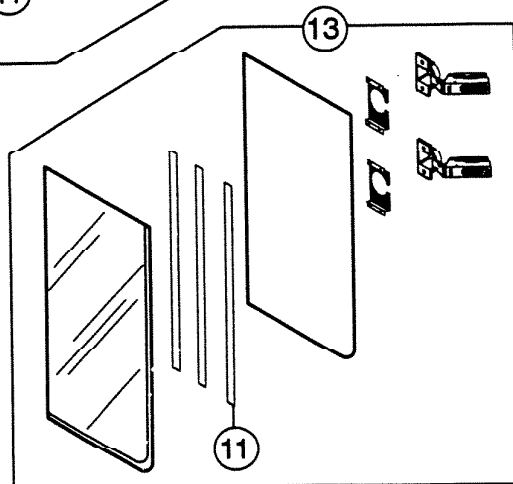

NuTone PARTS LIST

EFFECTIVE DATE	MODEL NUMBER	PRODUCT GROUP
DECEMBER 1993	3730LBE 3736LBE NEW	BATH CABINET

REF.	ORIGINAL PART NO.	*PART DESCRIPTION	MODEL USED ON	CURRENT REPLACEMENT PART NO.	
1	M7099	HINGE BASEPLATE – requires 6	3730LBE 3736LBE	M7099-000	
—	M2531	SCREW – #6-32 x ½ PH FLAT HD “F”	3730LBE 3736LBE	M2531-015	
—	27603	SCREW – #8-32 x 5/16 HEX/W HD “TR”	3730LBE 3736LBE	27603-015	
—	L3236	GROUND SCREW	3730LBE 3736LBE	L3236-000	
2	M2884	FIXTURE COVER ASSEMBLY COMPLETE	3730LBE	M2884-000	
	M2885		3736LBE	M2885-000	
3	M2391	FIXTURE COVER	3730LBE	M2391-000	
	M2392		3736LBE	M2392-000	
4	M2102	HARNESS SET – 3 socket	requires 1 requires 2	3730LBE 3736LBE	M2102-000
5	M2101	HARNESS SET – 2 socket – requires 1	3730LBE	M2101-000	
6	M2603	MIRROR – beveled	3730LBE	M2603-000	
	M2604		3736LBE	M2604-000	
7	M2561	FIBER WASHER	requires 5 requires 6	3730LBE 3736LBE	M2561-000
8	M2560	WASHER	requires 5 requires 6	3730LBE 3736LBE	M2560-039
9	M2136	FINISHING NUT	requires 5 requires 6	3730LBE 3736LBE	M2136-039
10	M6408	LEFT HAND DOOR ASSEMBLY COMPLETE	3730LBE	M6408-000	
	M6411		3736LBE	M6411-000	
11	95953	DOUBLE FACED TAPE	3730LBE 3736LBE	95953-000	
12	M6407	CENTER DOOR ASSEMBLY COMPLETE	3730LBE	M6407-000	
	M6410		3736LBE	M6410-000	
13	M6406	RIGHT HAND DOOR ASSEMBLY COMPLETE	3730LBE	M6406-000	
	M6409		3736LBE	M6409-000	
14	M6349	HARDWARE BAG ASSEMBLY – see note	3730LBE 3736LBE	M6349-000	
15	M2104	SCREW – #6 x 3/16 PH TRUSS HD “B” – requires 4	3730LBE 3736LBE	M2104-015	
16	52842	SCREW – #8 x 1¼ PH PAN HD “A” – requires 8	3730LBE 3736LBE	52842-015	

NOTE: HARDWARE BAG ASSEMBLY CONTAINS:
(8) Screws #8 x 1¼ PH PAN HD “A”
(4) Screws #6 x 3/16 PH TRUSS HD “B”
(1 strip of 6) White Bumpers

NOTE: Always order by
current part number