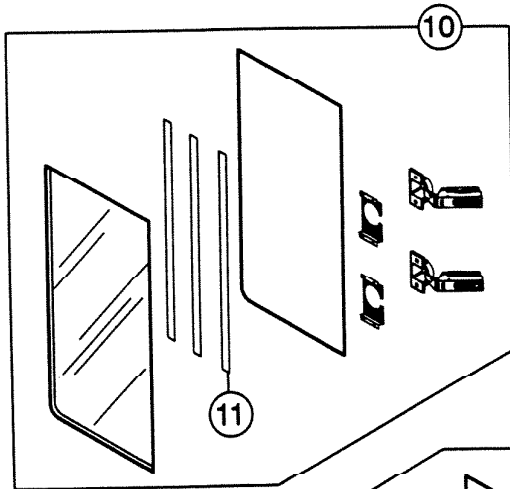

NuTone PARTS LIST

EFFECTIVE DATE	MODEL NUMBER	PRODUCT GROUP
DECEMBER 1993	3730LBE 3736LBE NEW	BATH CABINET

REF.	ORIGINAL PART NO.	*PART DESCRIPTION	MODEL USED ON	CURRENT REPLACEMENT PART NO.	
1	M7099	HINGE BASEPLATE – requires 6	3730LBE 3736LBE	M7099-000	
—	M2531	SCREW – #6-32 x ½ PH FLAT HD “F”	3730LBE 3736LBE	M2531-015	
—	27603	SCREW – #8-32 x 5/16 HEX/W HD “TR”	3730LBE 3736LBE	27603-015	
—	L3236	GROUND SCREW	3730LBE 3736LBE	L3236-000	
2	M2884	FIXTURE COVER ASSEMBLY COMPLETE	3730LBE	M2884-000	
	M2885		3736LBE	M2885-000	
3	M2391	FIXTURE COVER	3730LBE	M2391-000	
	M2392		3736LBE	M2392-000	
4	M2102	HARNESS SET – 3 socket	requires 1 requires 2	3730LBE 3736LBE	M2102-000
5	M2101	HARNESS SET – 2 socket – requires 1	3730LBE	M2101-000	
6	M2603	MIRROR – beveled	3730LBE	M2603-000	
	M2604		3736LBE	M2604-000	
7	M2561	FIBER WASHER	requires 5 requires 6	3730LBE 3736LBE	M2561-000
8	M2560	WASHER	requires 5 requires 6	3730LBE 3736LBE	M2560-039
9	M2136	FINISHING NUT	requires 5 requires 6	3730LBE 3736LBE	M2136-039
10	M6408	LEFT HAND DOOR ASSEMBLY COMPLETE	3730LBE	M6408-000	
	M6411		3736LBE	M6411-000	
11	95953	DOUBLE FACED TAPE	3730LBE 3736LBE	95953-000	
12	M6407	CENTER DOOR ASSEMBLY COMPLETE	3730LBE	M6407-000	
	M6410		3736LBE	M6410-000	
13	M6406	RIGHT HAND DOOR ASSEMBLY COMPLETE	3730LBE	M6406-000	
	M6409		3736LBE	M6409-000	
14	M6349	HARDWARE BAG ASSEMBLY – see note	3730LBE 3736LBE	M6349-000	
15	M2104	SCREW – #6 x 3/16 PH TRUSS HD “B” – requires 4	3730LBE 3736LBE	M2104-015	
16	52842	SCREW – #8 x 1¼ PH PAN HD “A” – requires 8	3730LBE 3736LBE	52842-015	

NOTE: HARDWARE BAG ASSEMBLY CONTAINS:
(8) Screws #8 x 1¼ PH PAN HD “A”
(4) Screws #6 x 3/16 PH TRUSS HD “B”
(1 strip of 6) White Bumpers

NOTE: Always order by
current part number